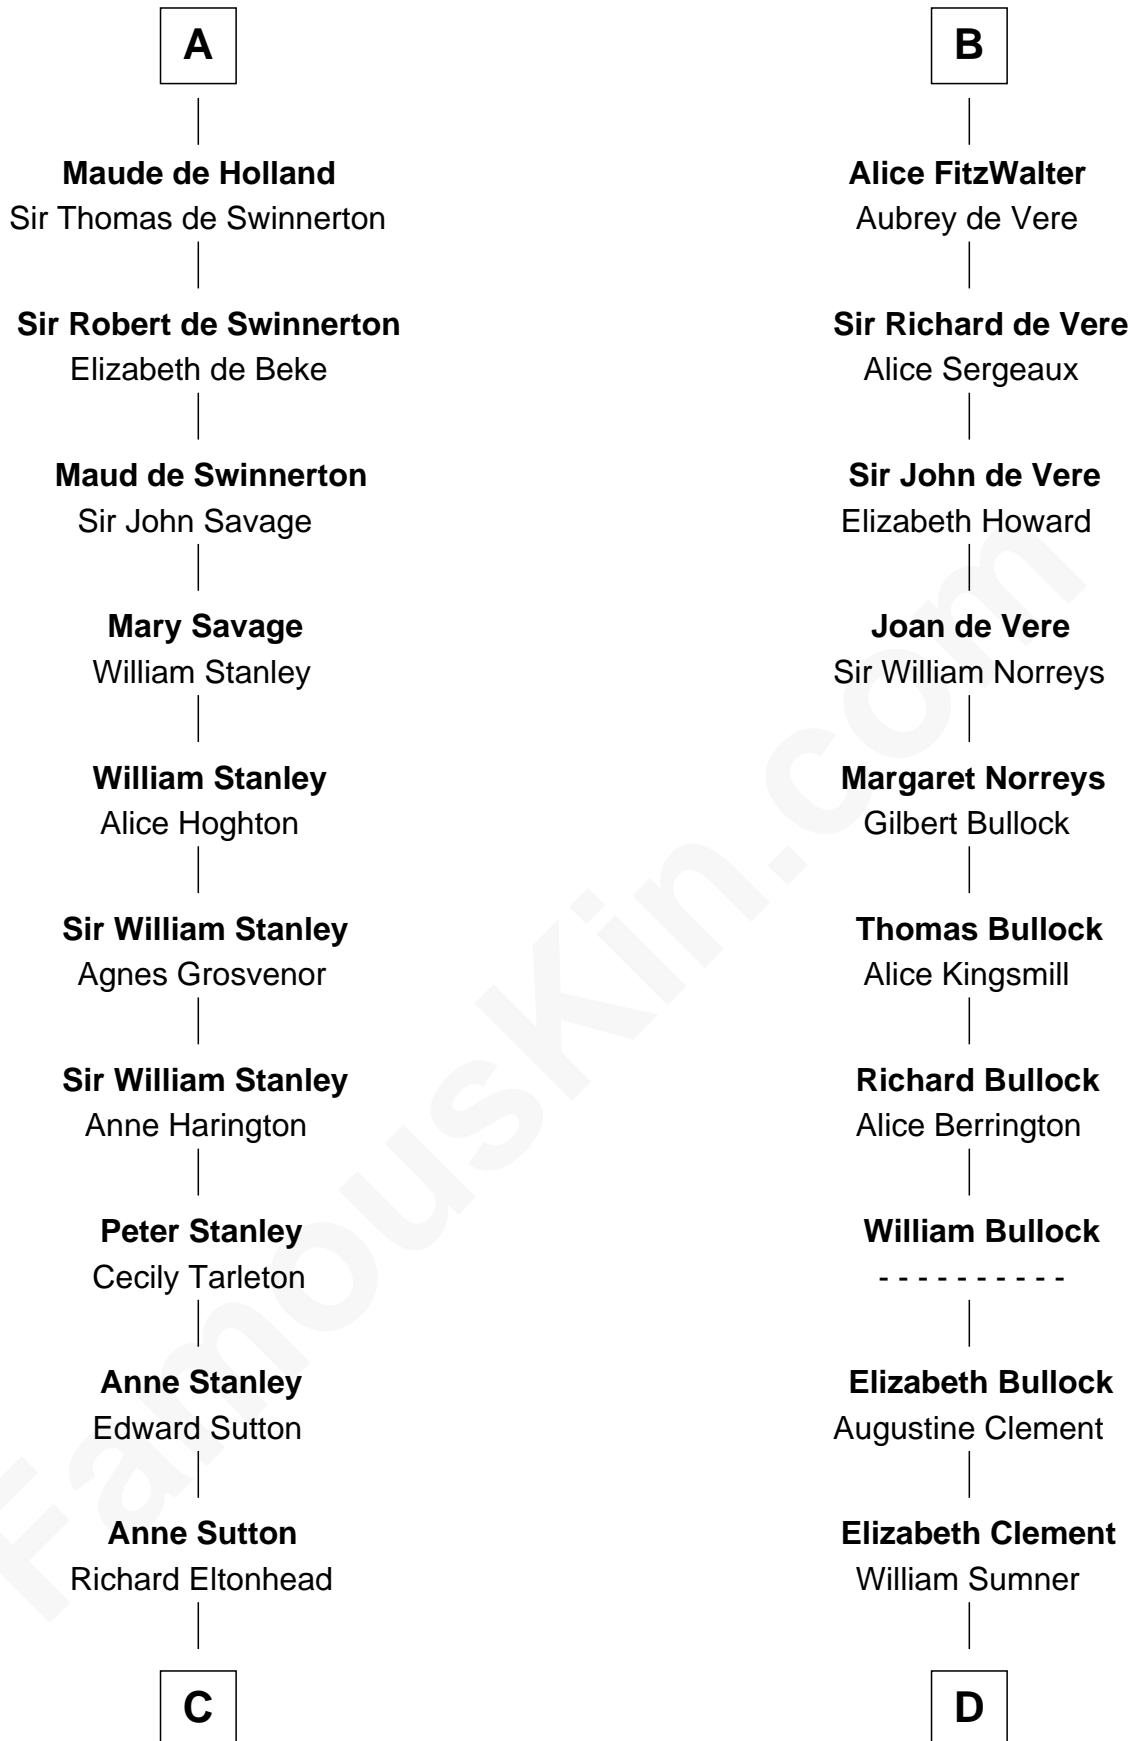

FamousKin.com

Relationship Chart of

Richard Henry Lee

Signer of the Declaration of Independence

20th cousin of

Samuel Howard

Boston Tea Party Participant

C

Alice Eltonhead

Henry Corbin

Laetitia Corbin

Richard Lee

Gov. Thomas Lee

Hannah Ludwell

Richard Henry Lee

Signer of Declaration of Independence