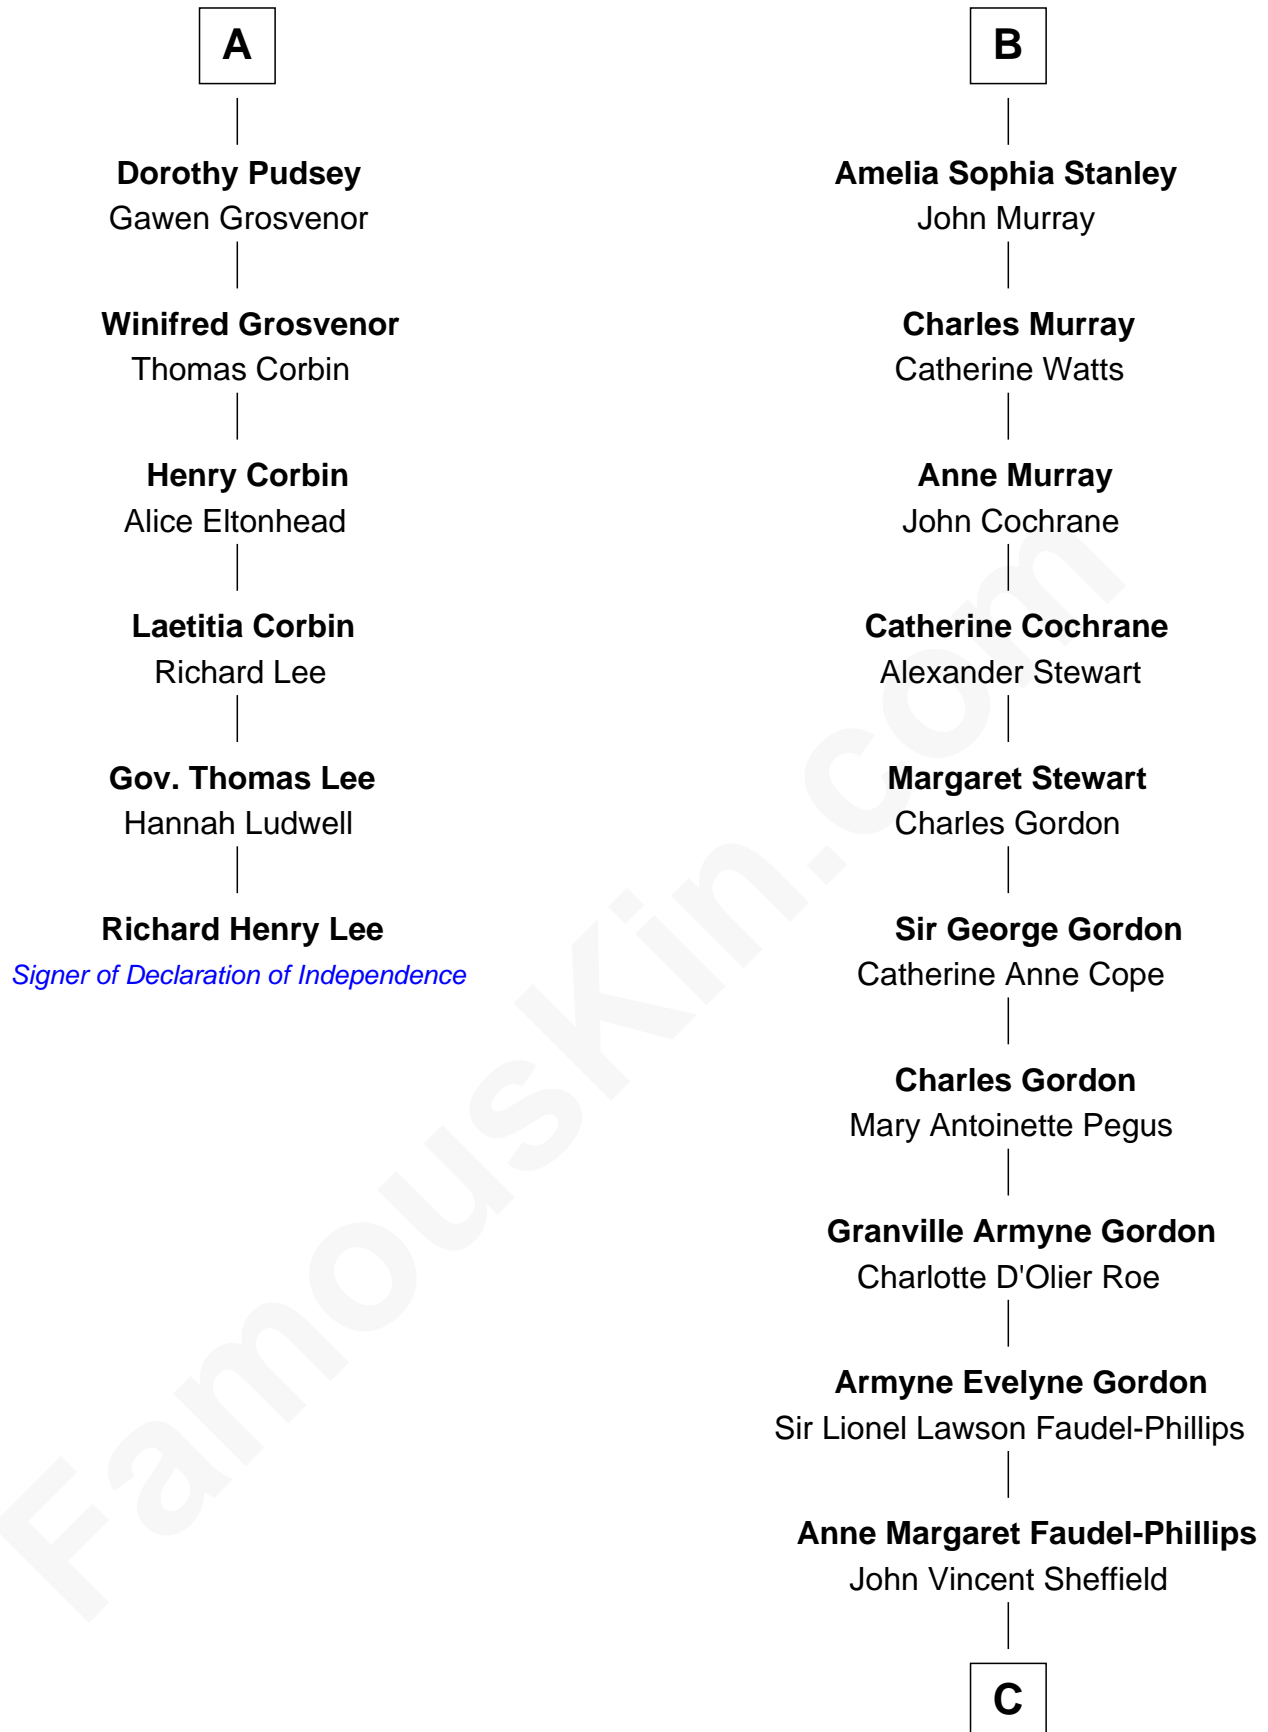

## Relationship Chart of

### Richard Henry Lee

*Signer of the Declaration of Independence*

**12th cousin 7 times removed of**

### Cara Delevingne

*Fashion Model and Movie Actress*

C

**Jane Armyne Sheffield**  
Sir Jocelyn Edward Greville Stevens

**Pandora Anne Stevens**  
Charles Hamar Delevingne

**Cara Delevingne**  
*Model and Actress*