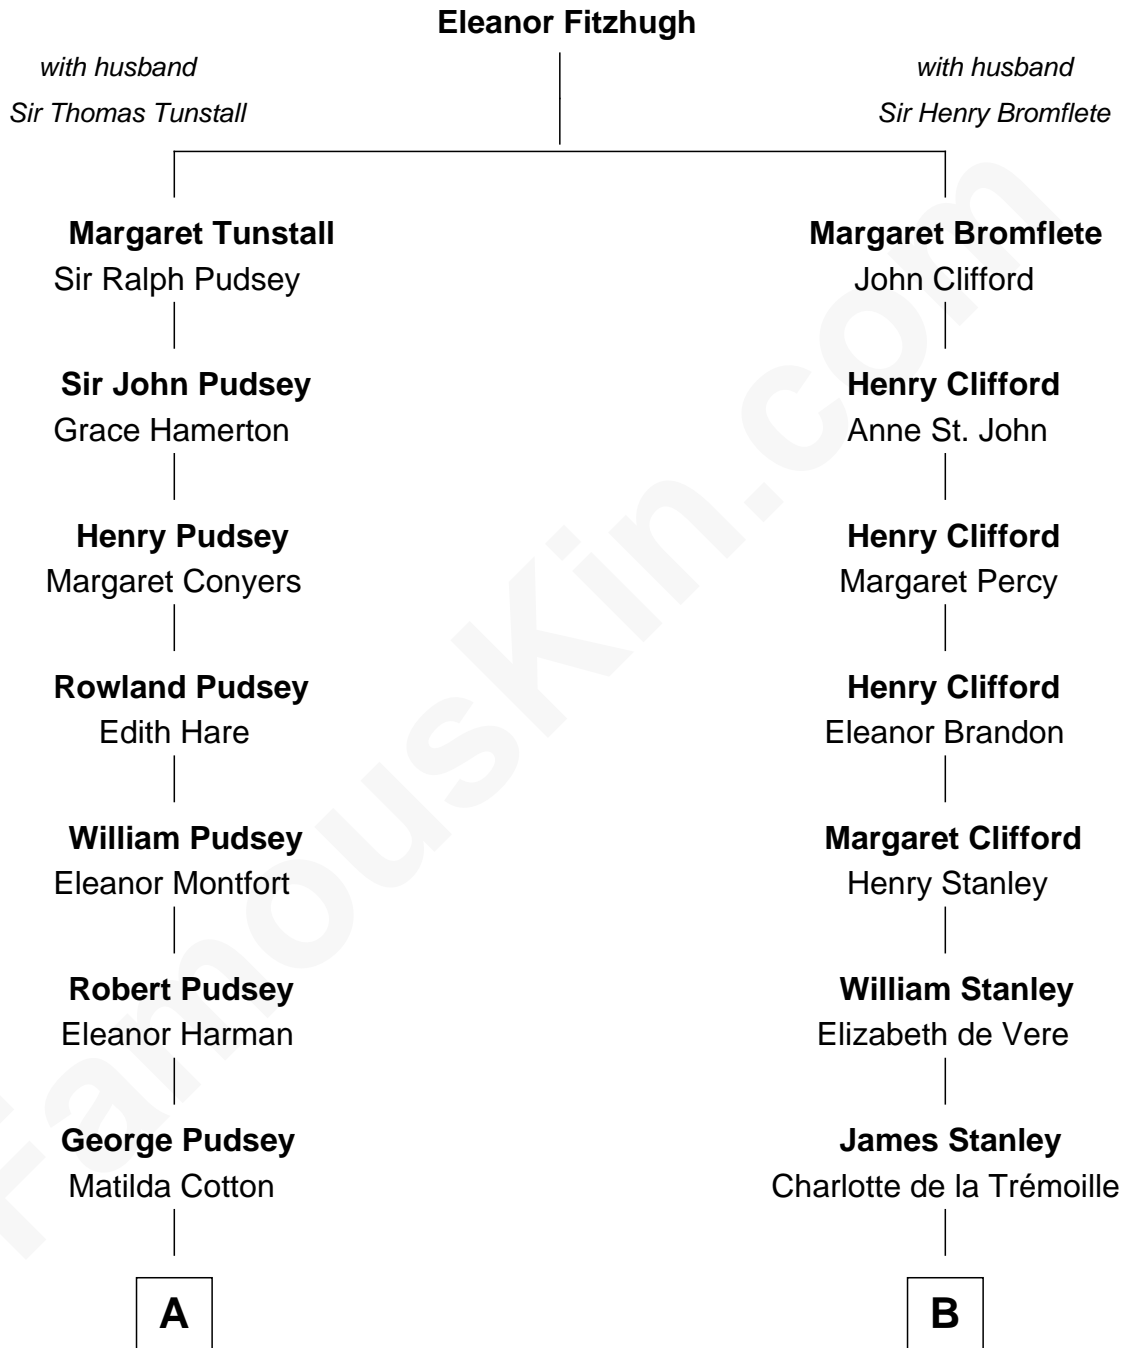

FamousKin.com

Relationship Chart of

Richard Henry Lee

Signer of the Declaration of Independence

12th cousin 7 times removed of

Cara Delevingne

Fashion Model and Movie Actress