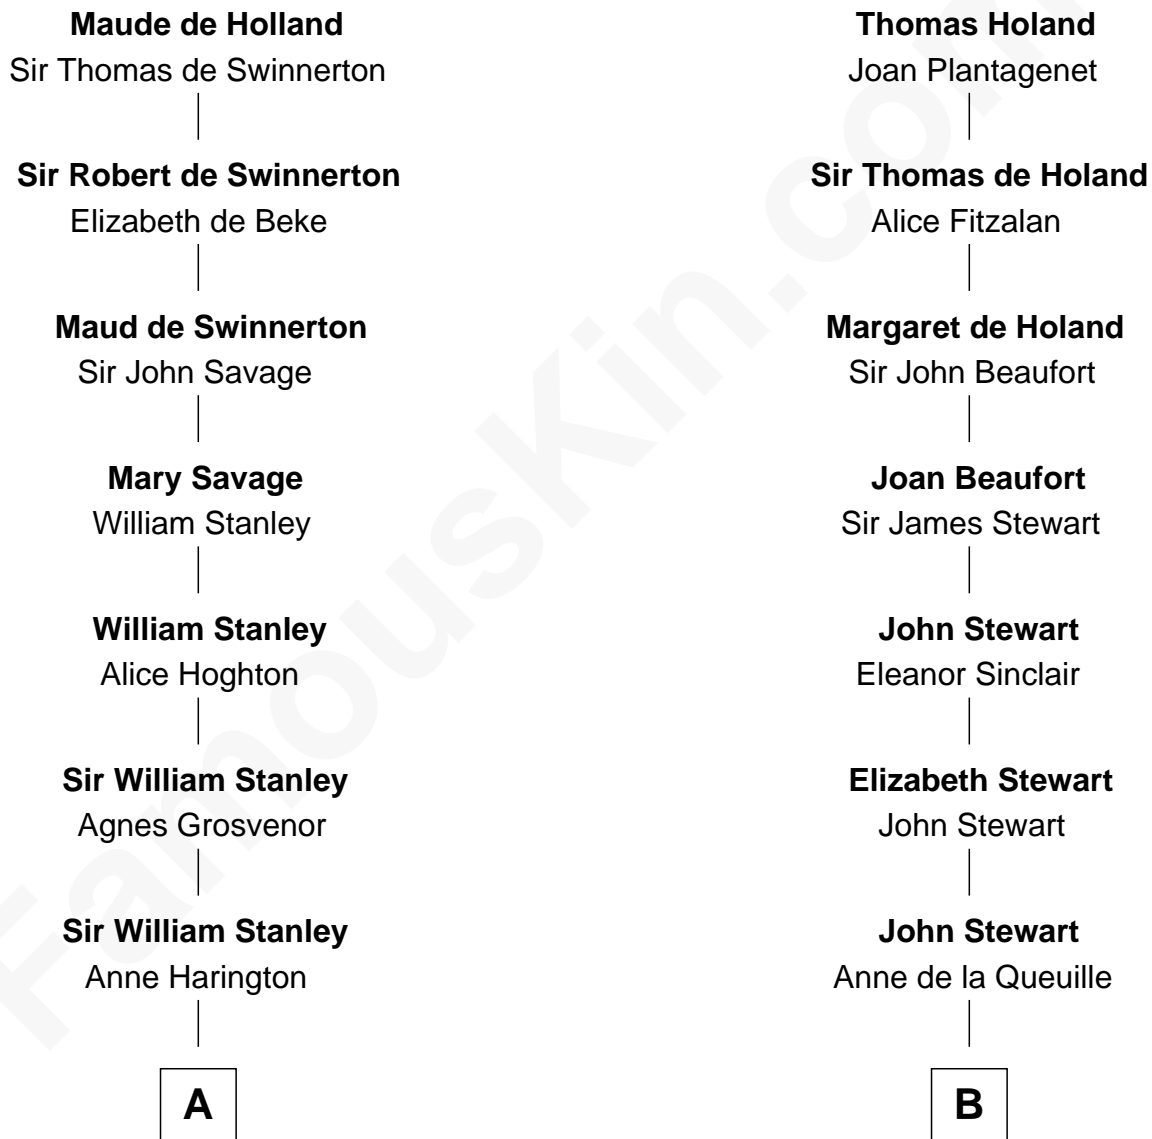

FamousKin.com

Relationship Chart of

Richard Henry Lee

Signer of the Declaration of Independence

13th cousin 8 times removed of

Cara Delevingne

Fashion Model and Movie Actress

Sir Robert de Holland

Maude la Zouche

C

Armyne Evelyne Gordon

Sir Lionel Lawson Faudel-Phillips

Anne Margaret Faudel-Phillips

John Vincent Sheffield

Jane Armyne Sheffield

Sir Jocelyn Edward Greville Stevens