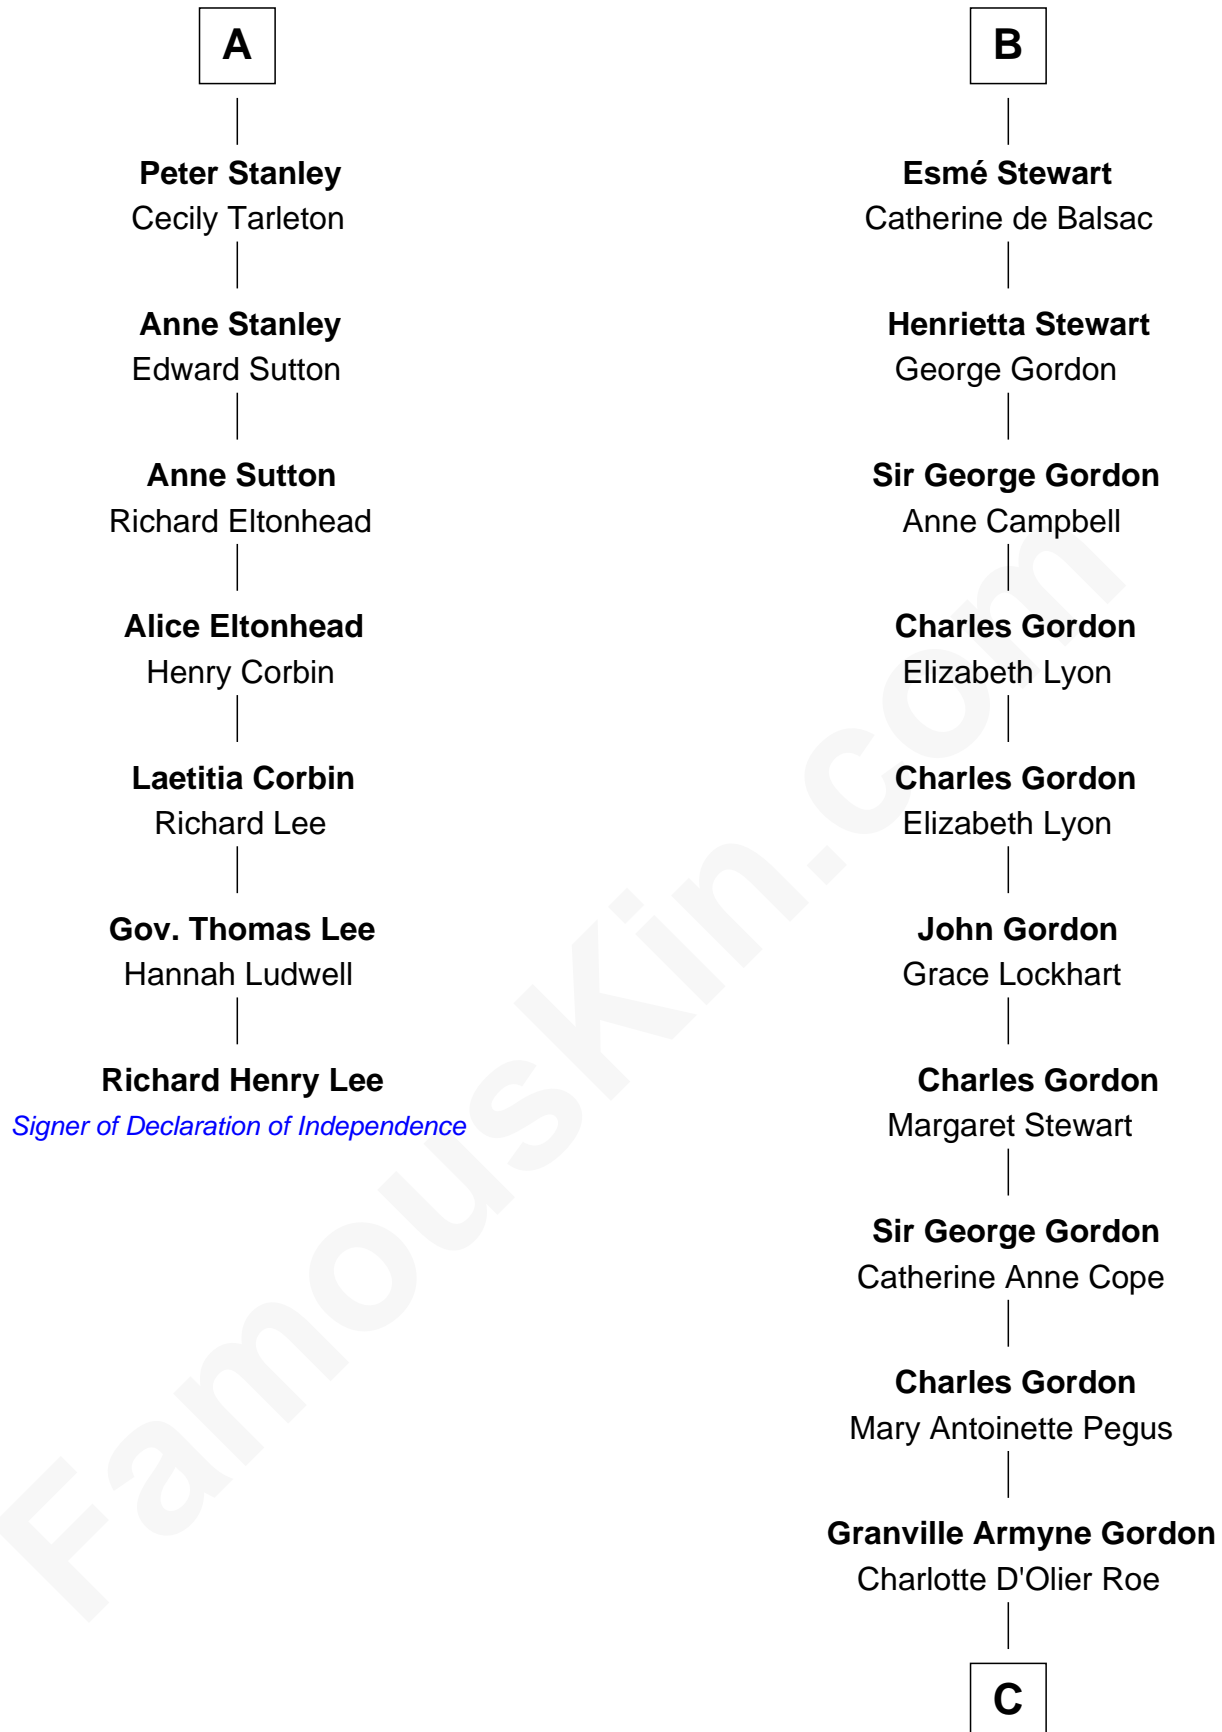

FamousKin.com

Relationship Chart of

Richard Henry Lee

Signer of the Declaration of Independence

13th cousin 8 times removed of

Cara Delevingne

Fashion Model and Movie Actress

Sir Robert de Holland

Maude la Zouche

C

Armyne Evelyne Gordon

Sir Lionel Lawson Faudel-Phillips

Anne Margaret Faudel-Phillips

John Vincent Sheffield

Jane Armyne Sheffield

Sir Jocelyn Edward Greville Stevens