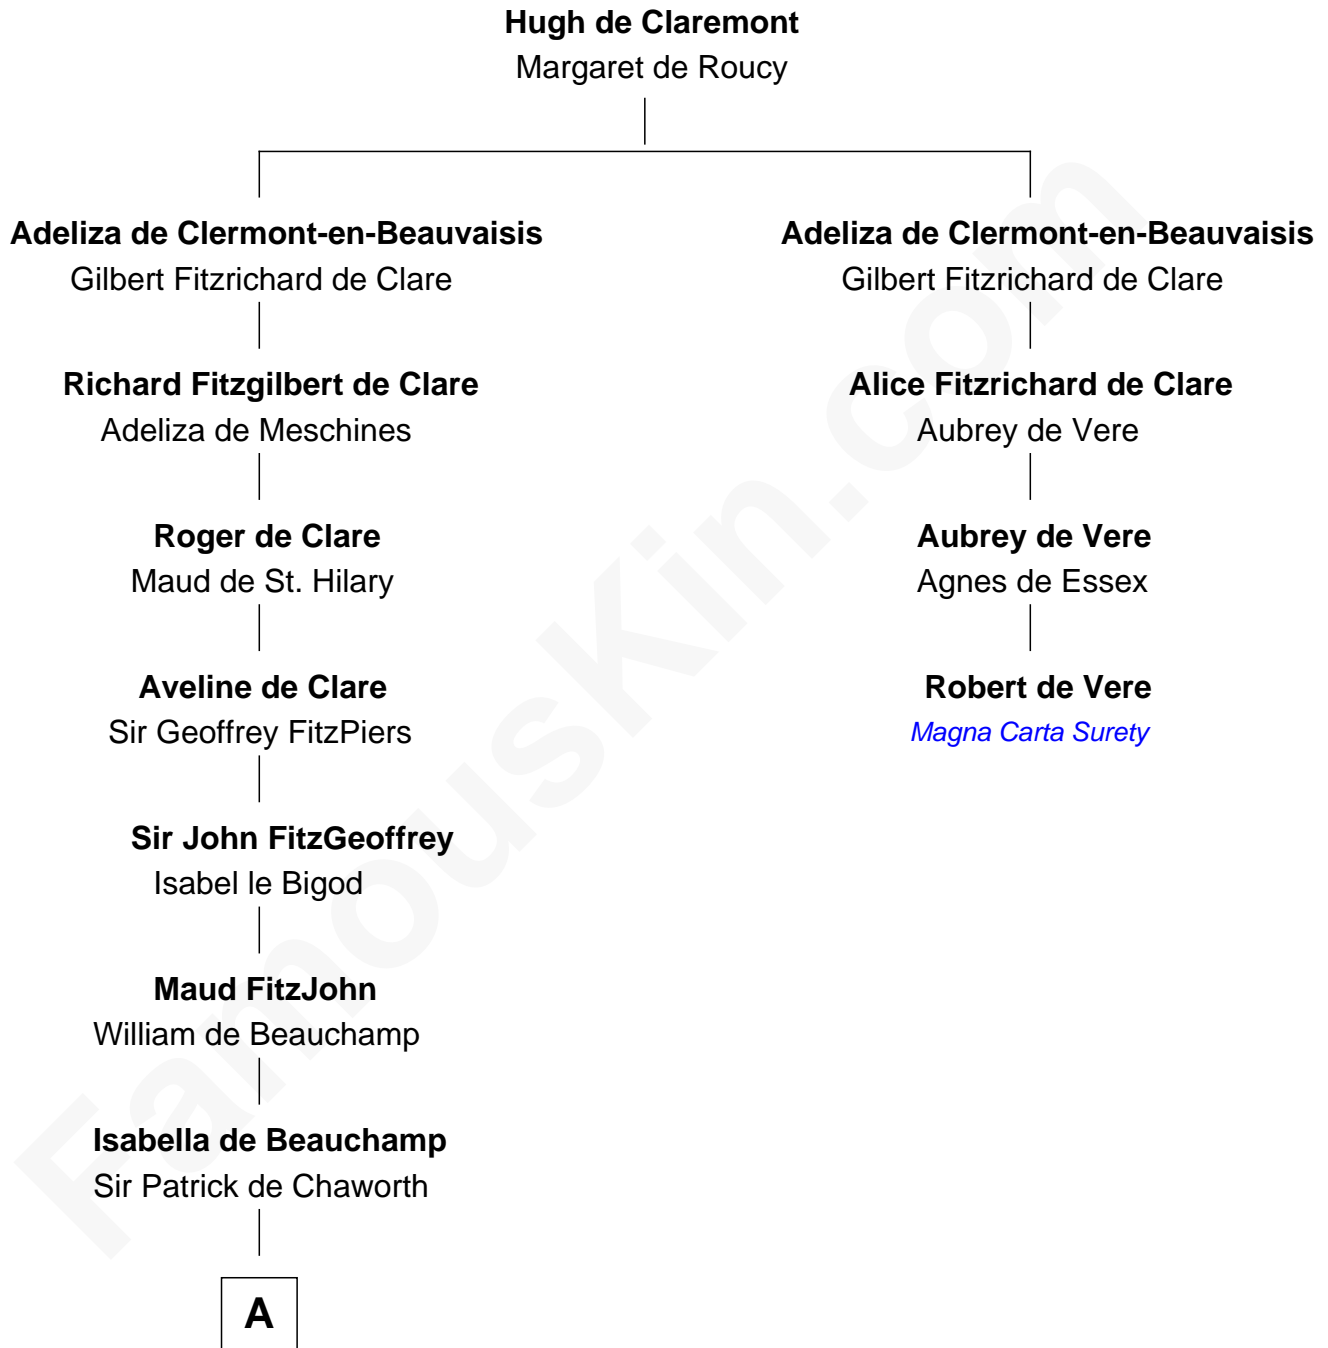

FamousKin.com

Relationship Chart of

Richard Henry Lee

Signer of the Declaration of Independence

3rd cousin 18 times removed of

Robert de Vere

Magna Carta Surety

A

Maud de Chaworth

Henry Plantagenet

Eleanor Plantagenet

Richard Fitzalan

Sir Richard Fitzalan

Elizabeth de Bohun

Elizabeth Fitzalan

Sir Robert Goushill

Joan Goushill

Sir Thomas Stanley

Katherine Stanley

Sir John Savage

Dulcia Savage

Sir Henry Bold

Maud Bold

Thomas Gerard