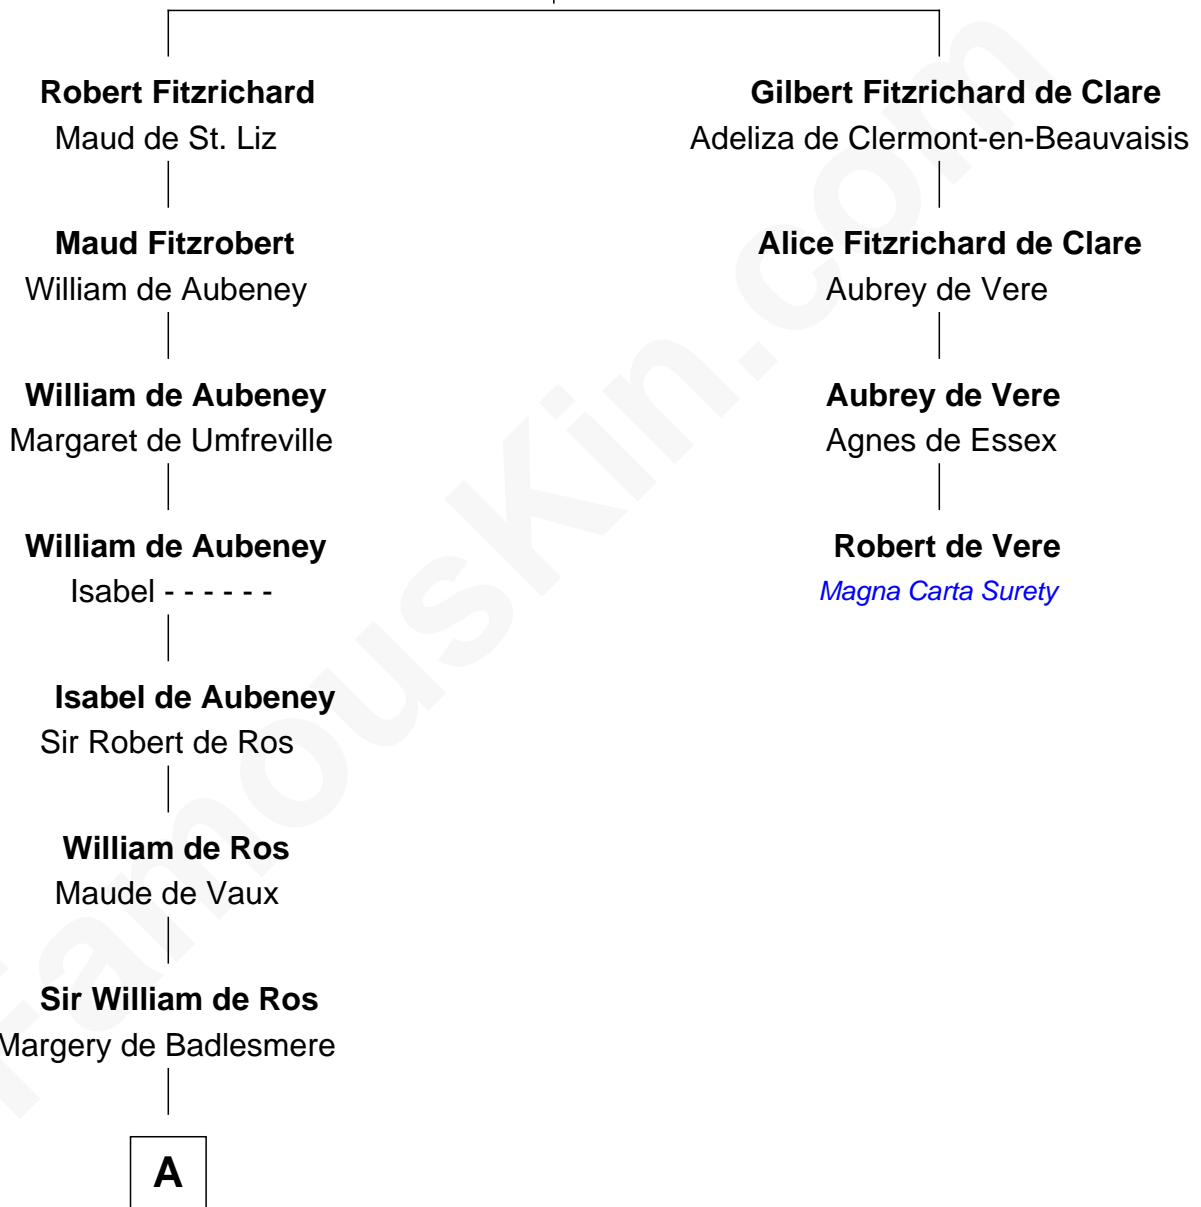

Richard Fitzgilbert

Rohese Giffard