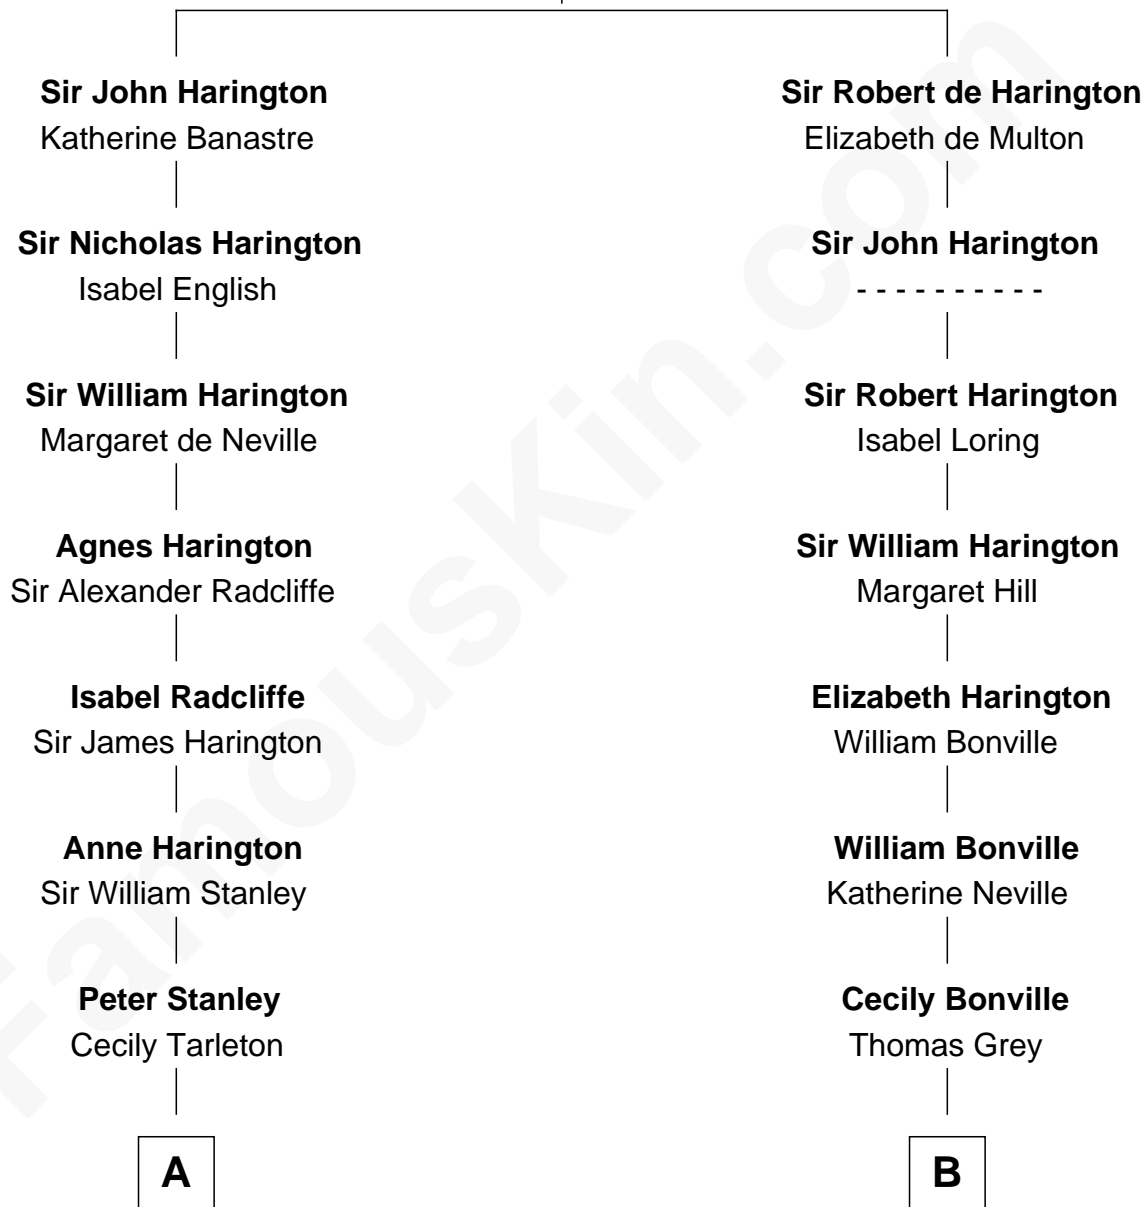

## Relationship Chart of

### Richard Henry Lee

Signer of the Declaration of Independence

12th cousin 7 times removed of

### Dr. H. H. Holmes

Serial Killer aka "Devil in the White City"

**Sir John de Harington**

Joan - - - - -

**C**

—  
**Scribner Mudgett**

Nancy Prescott

—  
**Levi Horton Mudgett**