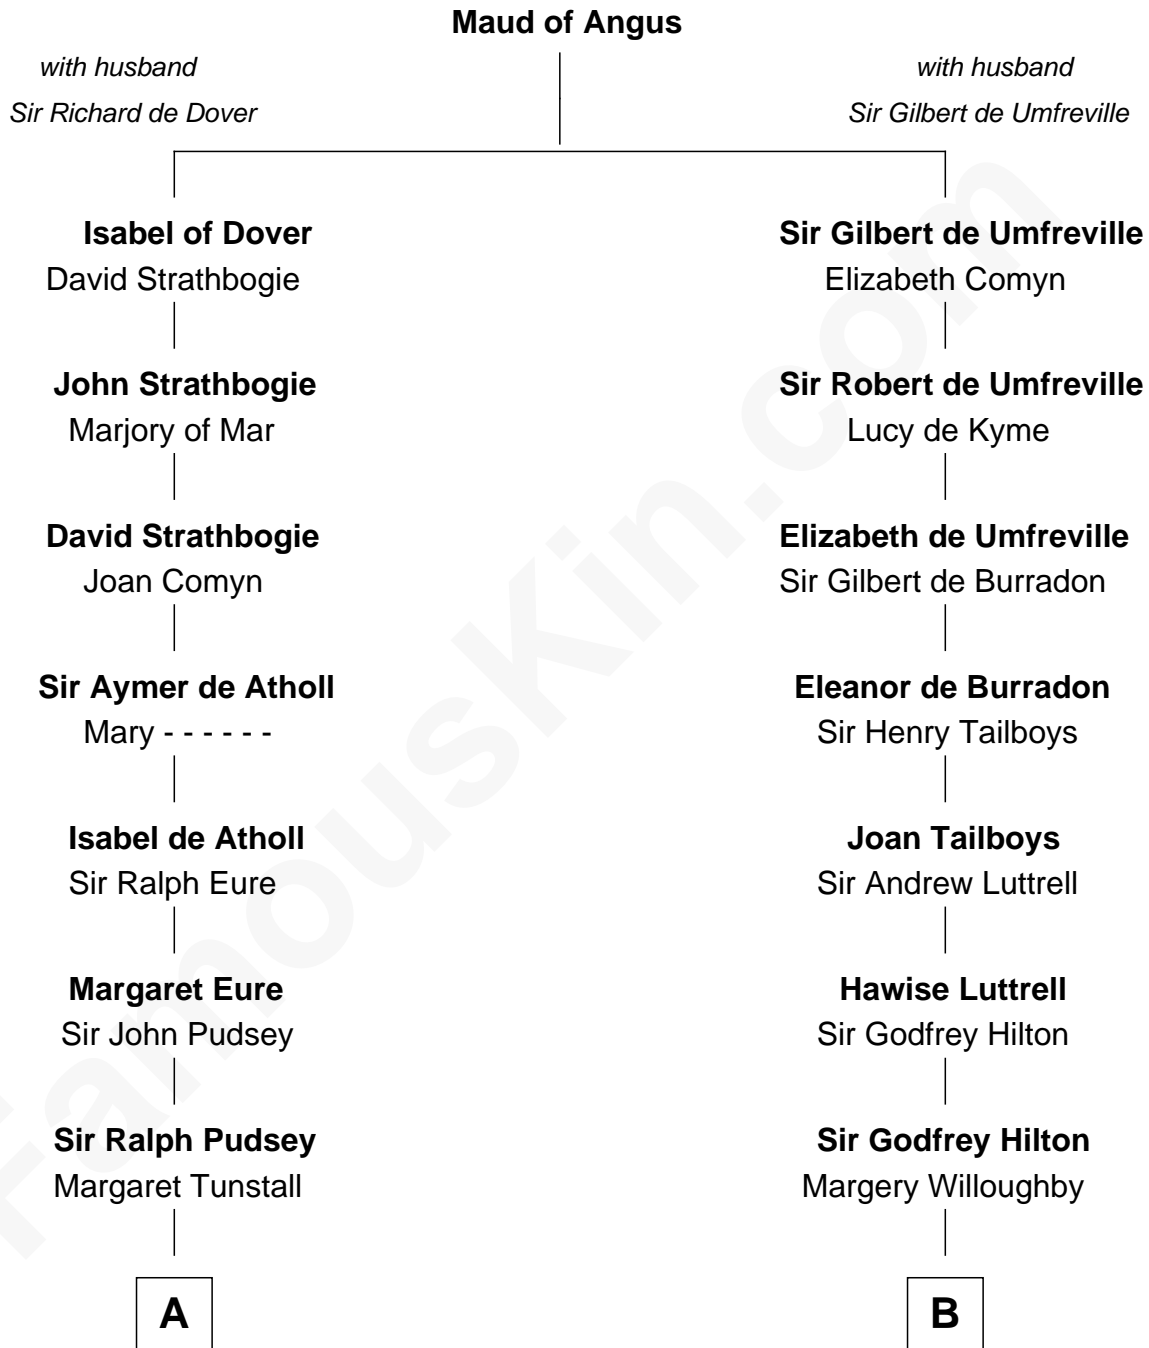

FamousKin.com

Relationship Chart of

Richard Henry Lee

Signer of the Declaration of Independence

18th cousin 2 times removed of

Franklin D. Roosevelt

32nd U.S. President