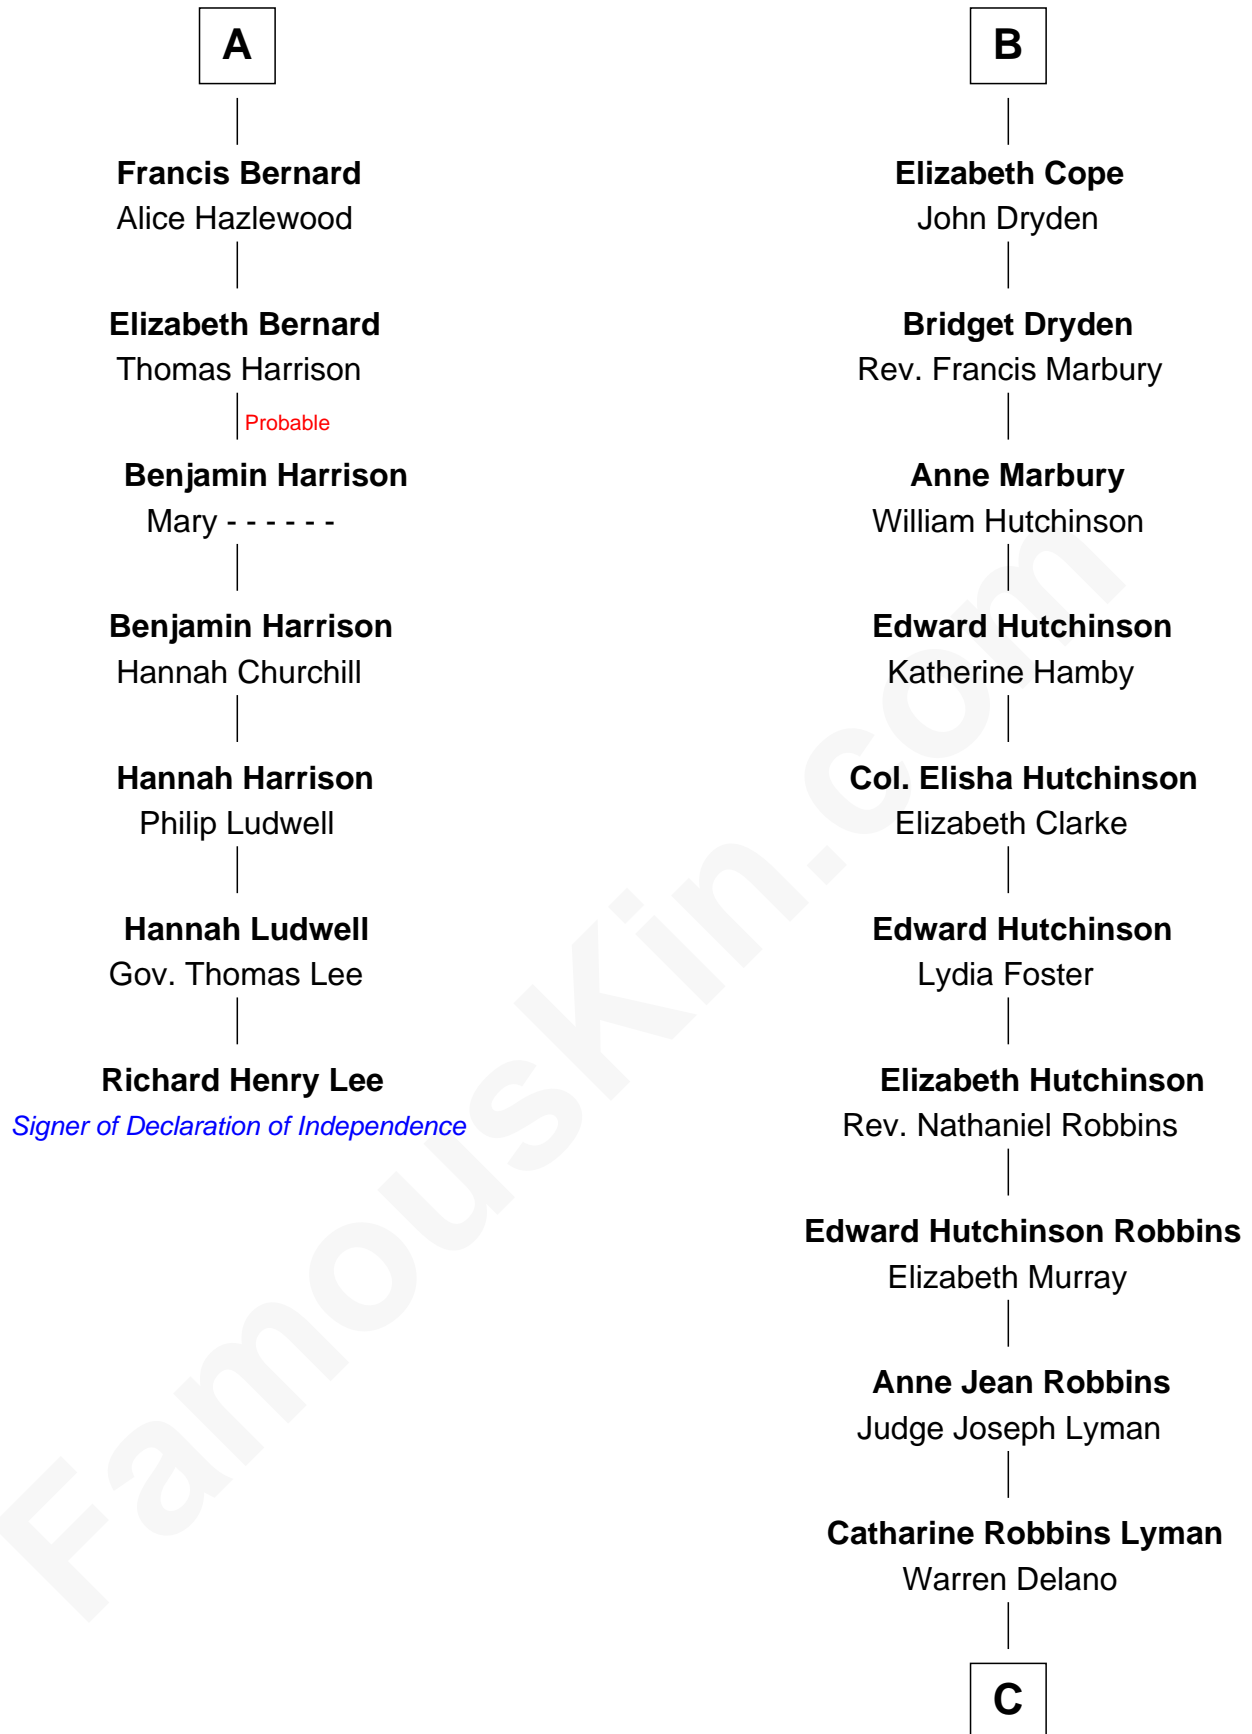

FamousKin.com

Relationship Chart of

Richard Henry Lee

Signer of the Declaration of Independence

13th cousin 5 times removed of

Franklin D. Roosevelt

32nd U.S. President

Margaret de Audley

Ralph de Stafford

C

Sara Delano
James Roosevelt

Franklin D. Roosevelt
32nd U.S. President

FamousKin.com