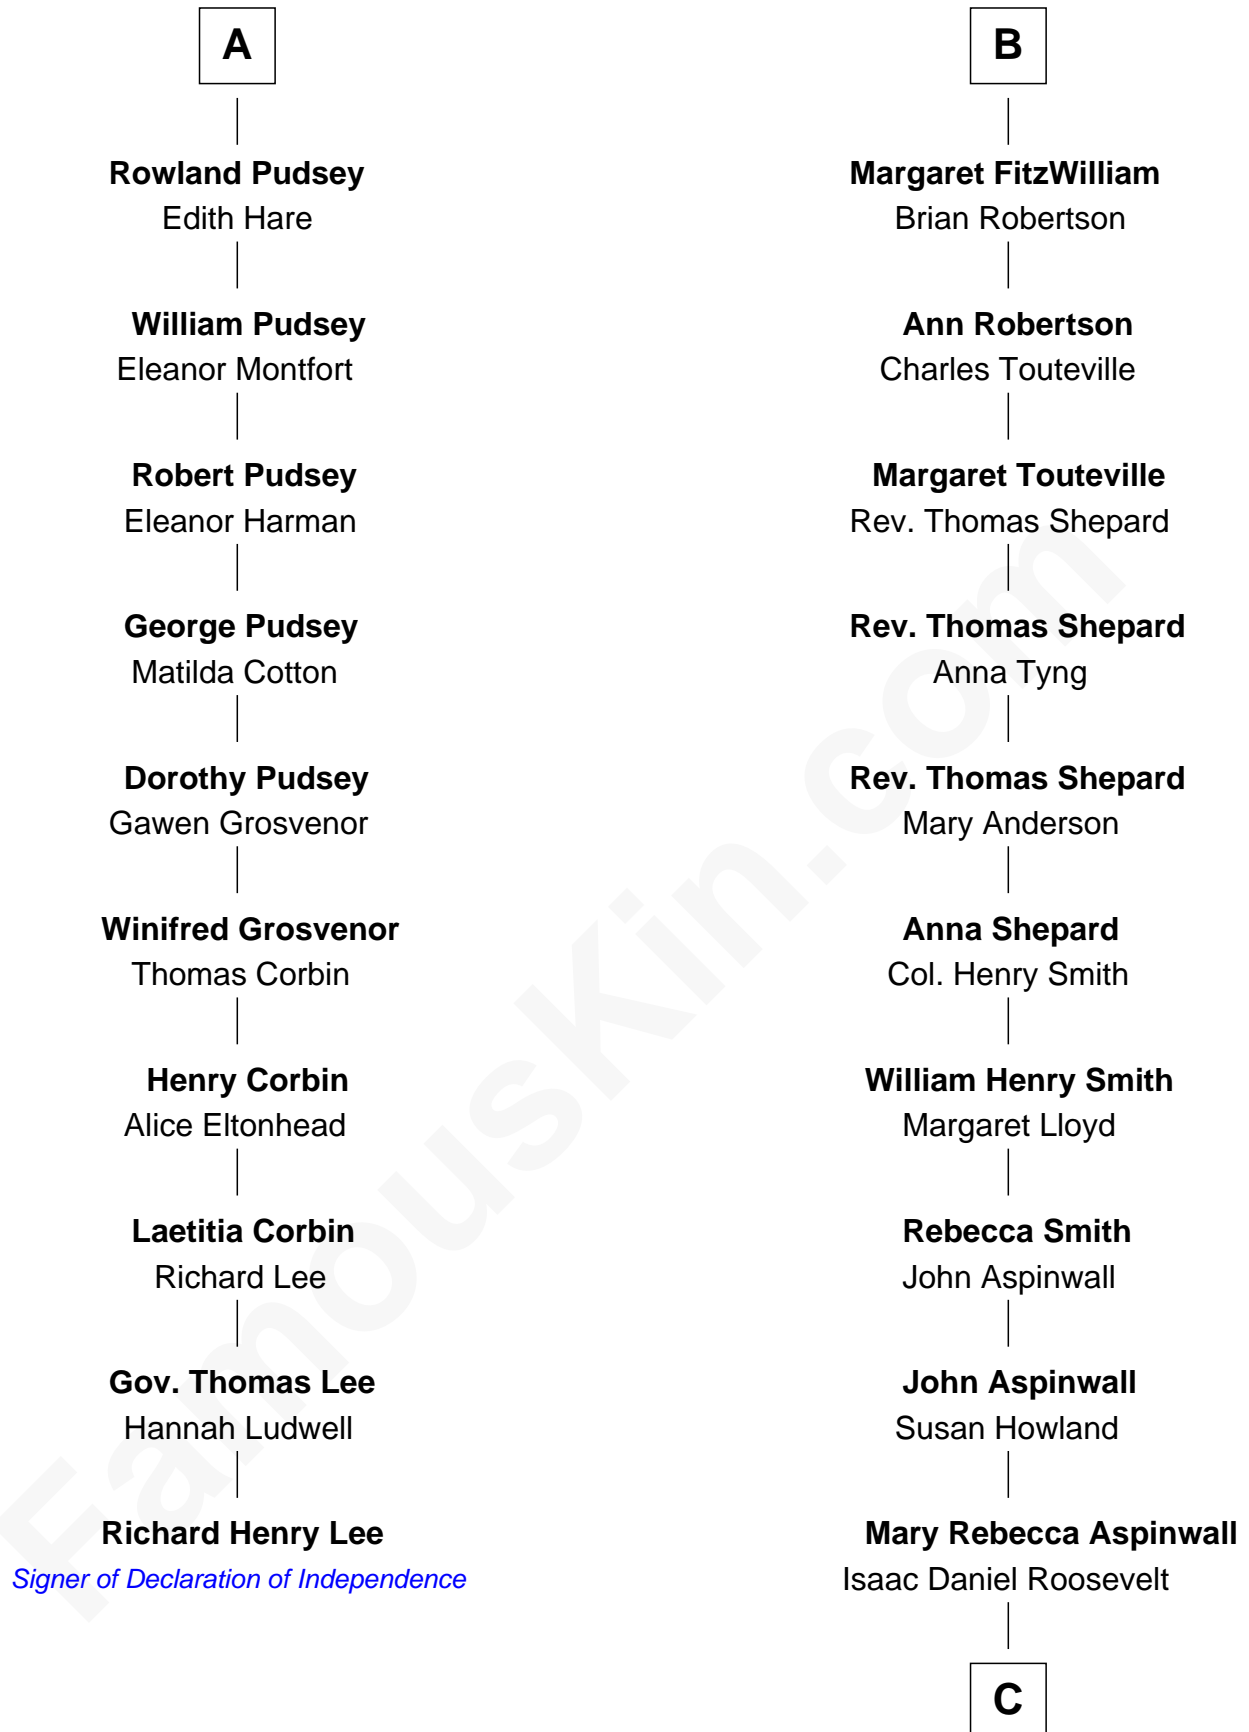

FamousKin.com

Relationship Chart of

Richard Henry Lee

Signer of the Declaration of Independence

16th cousin 2 times removed of

Franklin D. Roosevelt

32nd U.S. President

Sir John Marmion

Maud de Furnival

C

James Roosevelt

Sara Delano

Franklin D. Roosevelt

32nd U.S. President

FamousKin.com