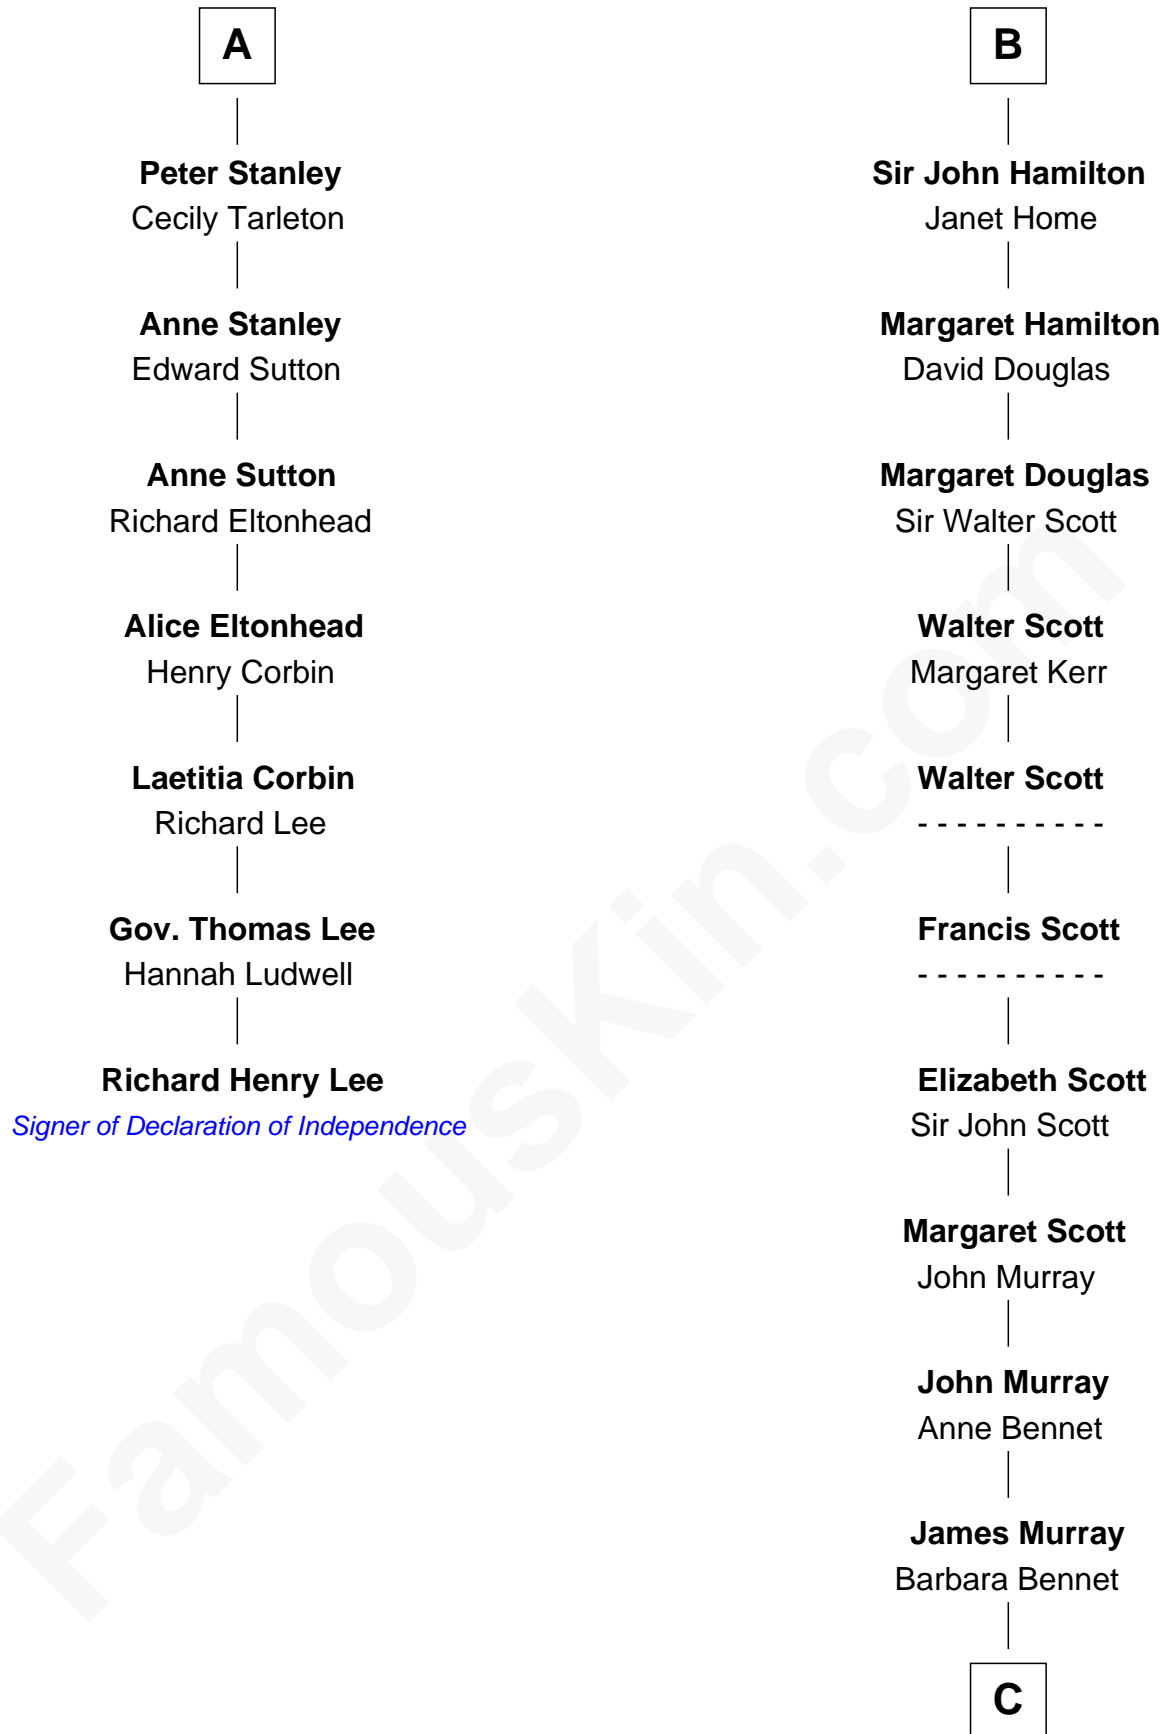

FamousKin.com

Relationship Chart of

Richard Henry Lee

Signer of the Declaration of Independence

13th cousin 8 times removed of

Franklin D. Roosevelt

32nd U.S. President

Sir Robert de Holland

Maude la Zouche

C

Elizabeth Murray

Edward Hutchinson Robbins

Anne Jean Robbins

Judge Joseph Lyman

Catharine Robbins Lyman

Warren Delano

Sara Delano

James Roosevelt

Franklin D. Roosevelt

32nd U.S. President