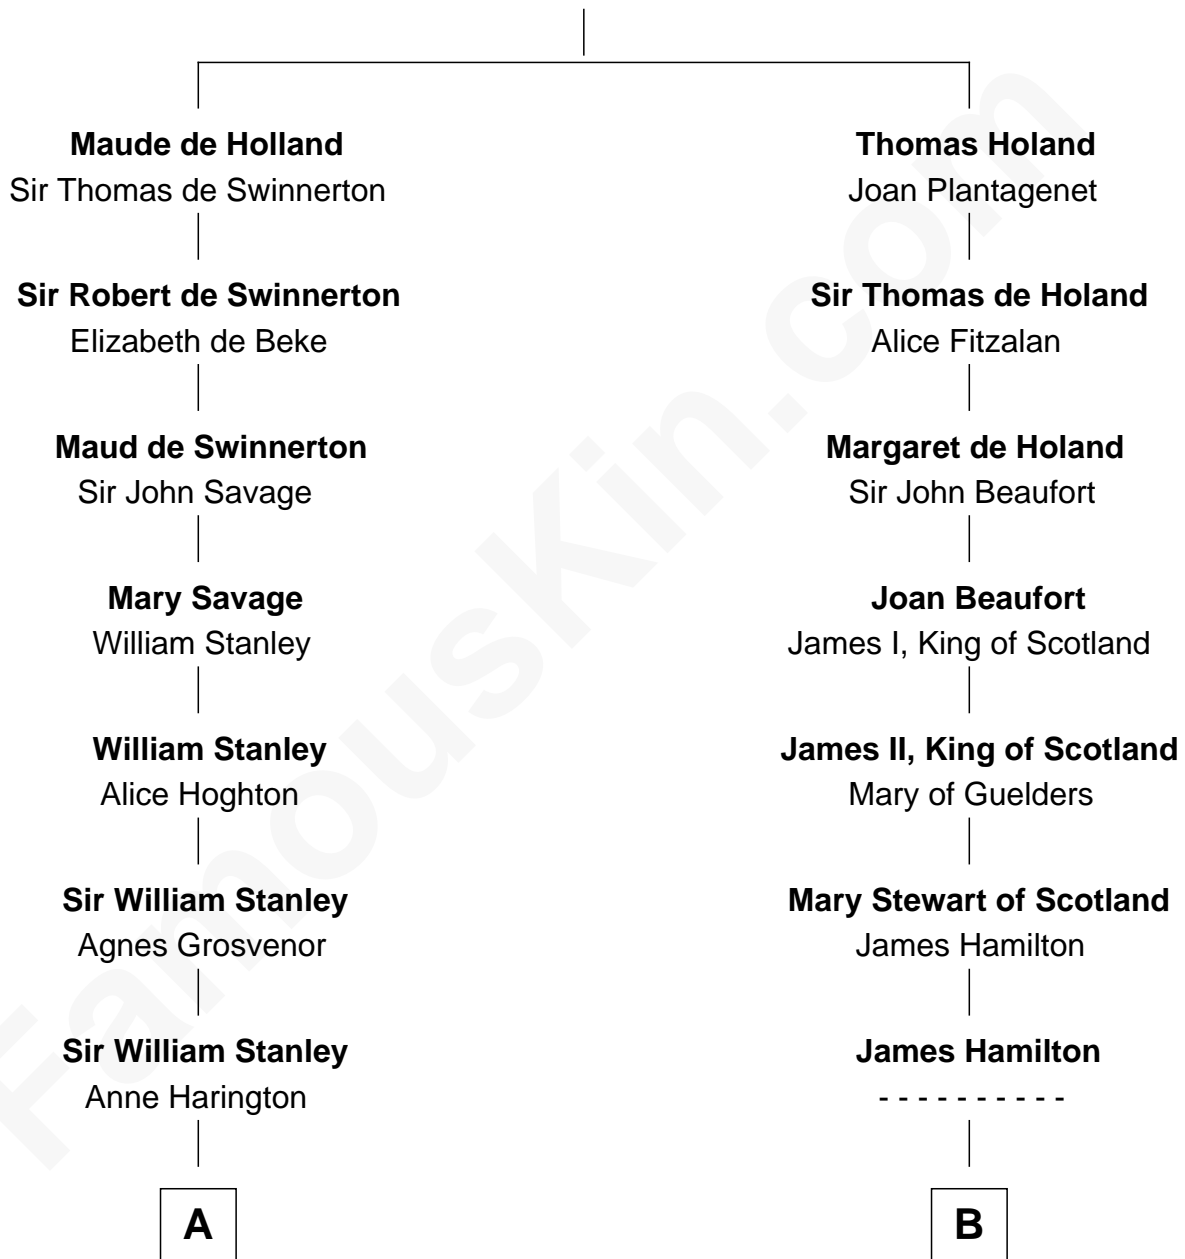

FamousKin.com

Relationship Chart of

Richard Henry Lee

Signer of the Declaration of Independence

13th cousin 8 times removed of

Franklin D. Roosevelt

32nd U.S. President

Sir Robert de Holland

Maude la Zouche

C

Elizabeth Murray

Edward Hutchinson Robbins

Anne Jean Robbins

Judge Joseph Lyman

Catharine Robbins Lyman

Warren Delano

Sara Delano

James Roosevelt

Franklin D. Roosevelt

32nd U.S. President