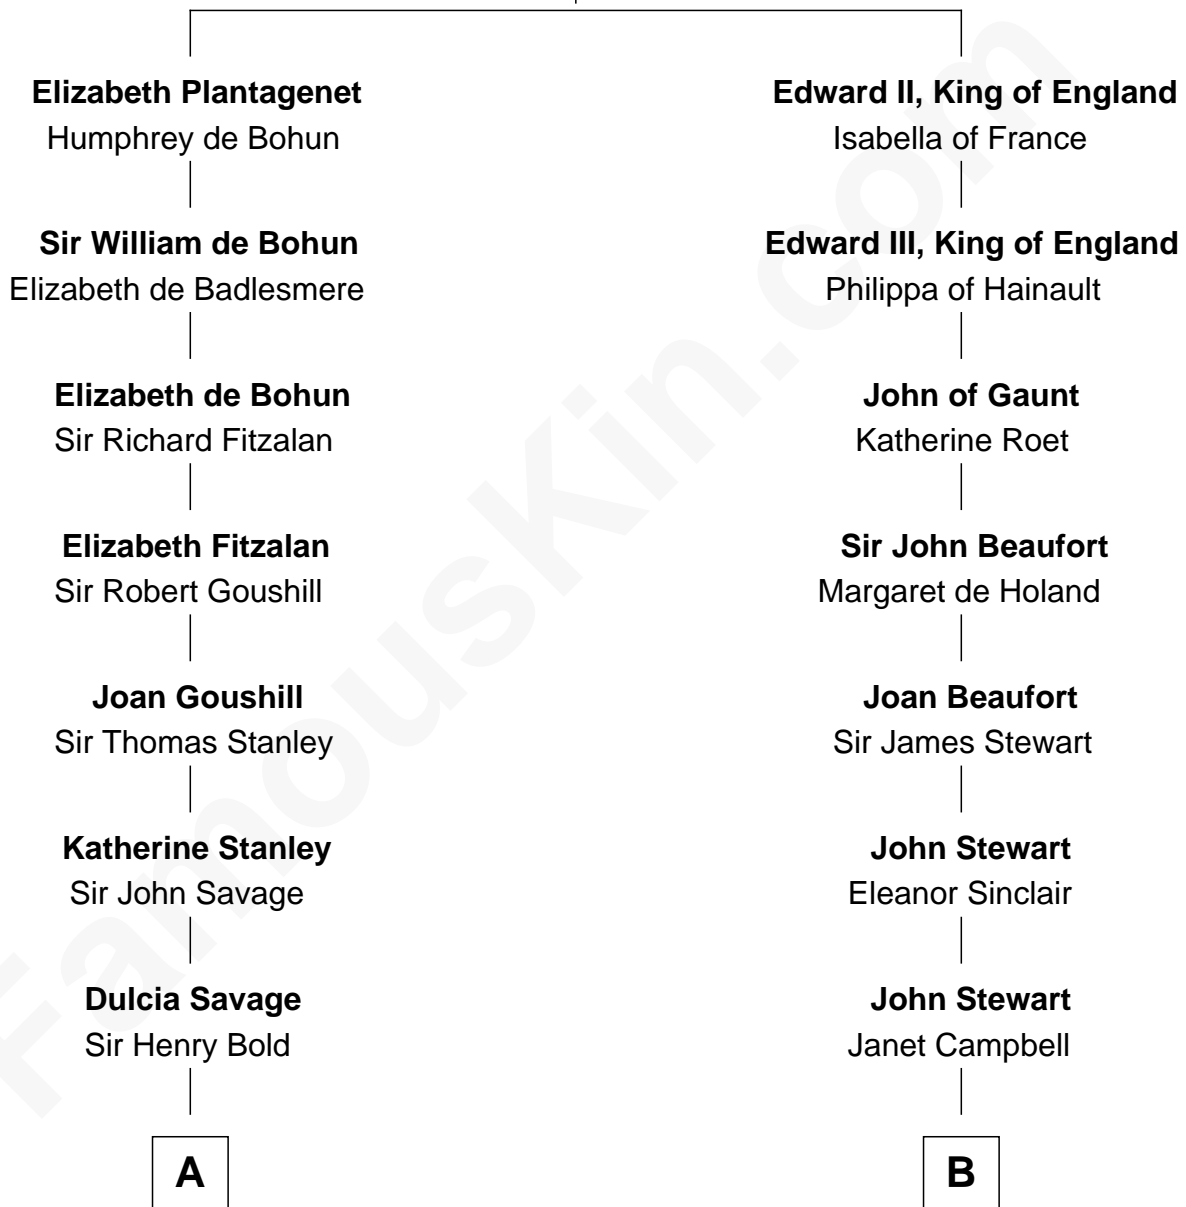

## Relationship Chart of

### Richard Henry Lee

*Signer of the Declaration of Independence*

14th cousin 4 times removed of

### Theodore Roosevelt

*26th U.S. President*

**King Edward I**  
Eleanor of Castile

C

**Martha Bulloch**  
Theodore Roosevelt

**Theodore Roosevelt**  
*26th U.S. President*

FamousKin.com