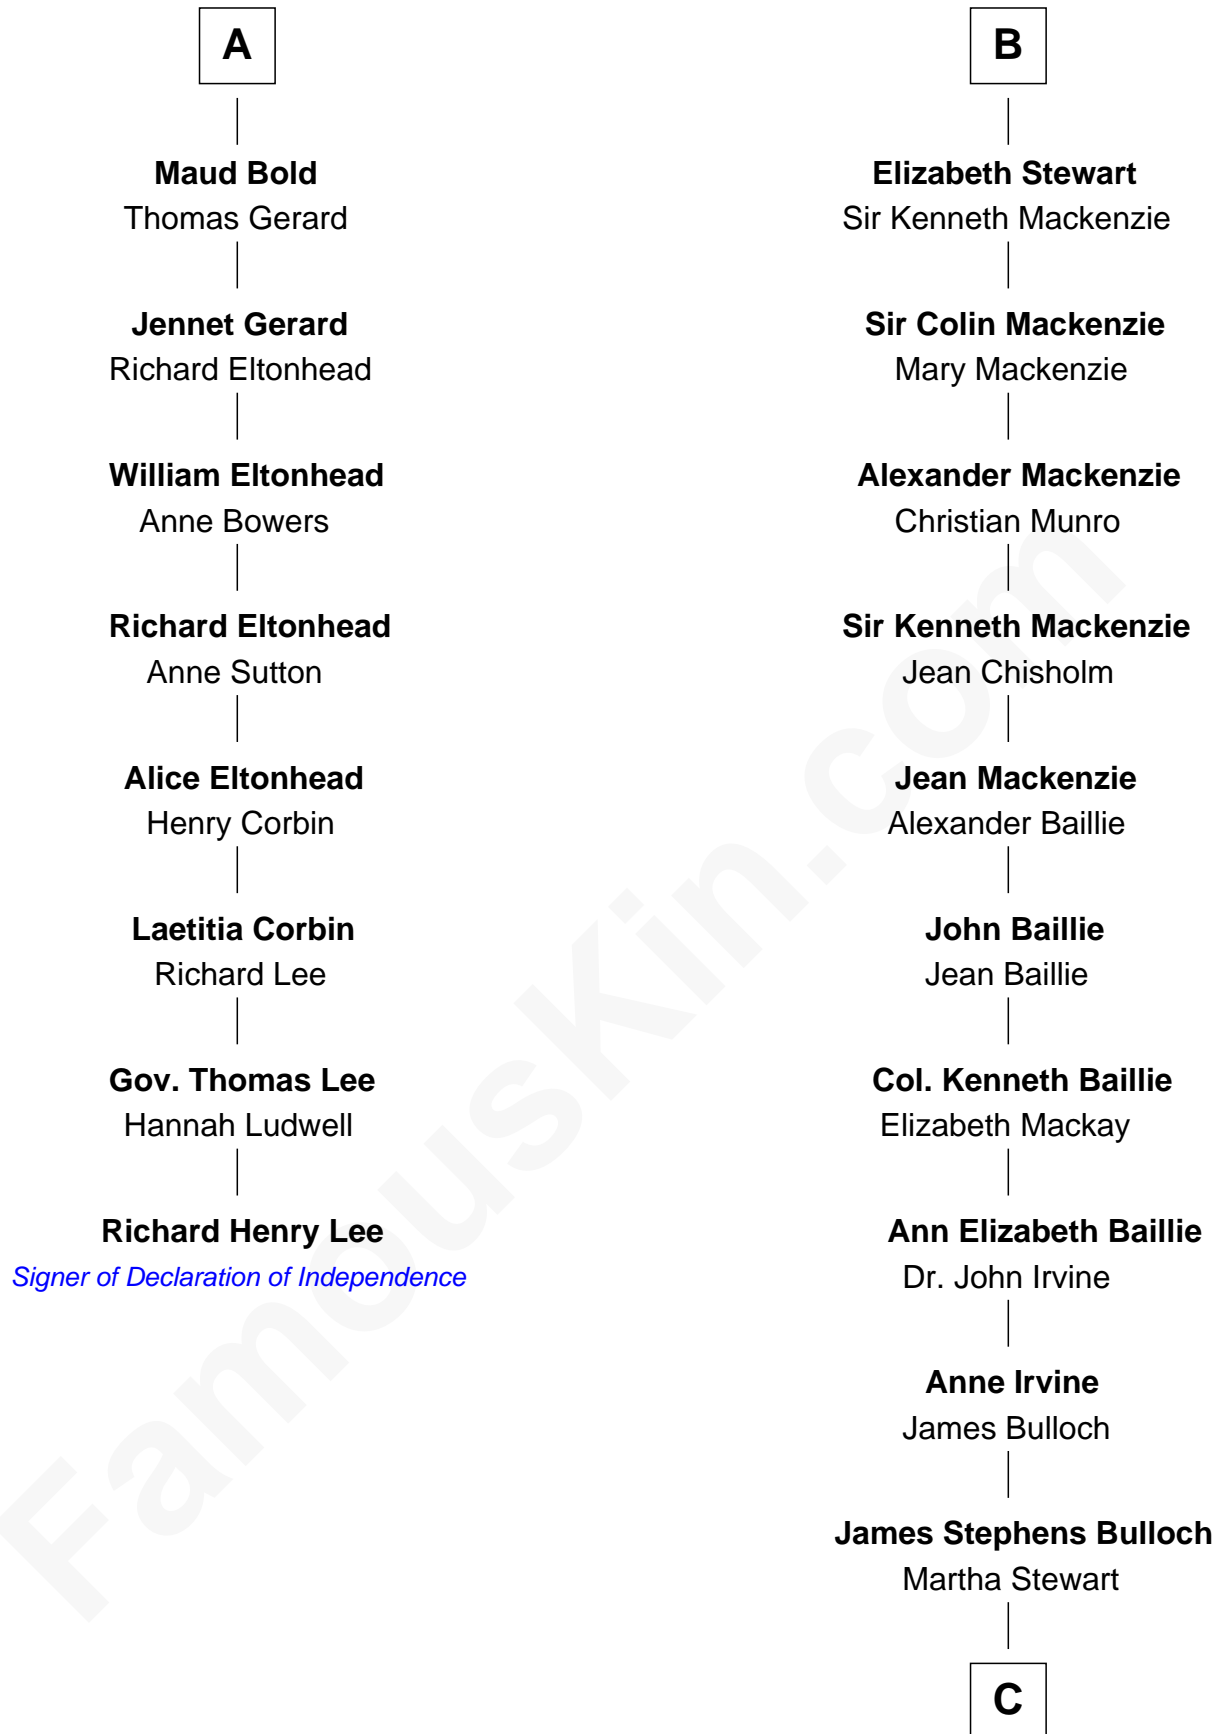

## Relationship Chart of

### Richard Henry Lee

*Signer of the Declaration of Independence*

14th cousin 4 times removed of

### Theodore Roosevelt

*26th U.S. President*

**King Edward I**  
Eleanor of Castile

C

**Martha Bulloch**  
Theodore Roosevelt

**Theodore Roosevelt**  
*26th U.S. President*

FamousKin.com