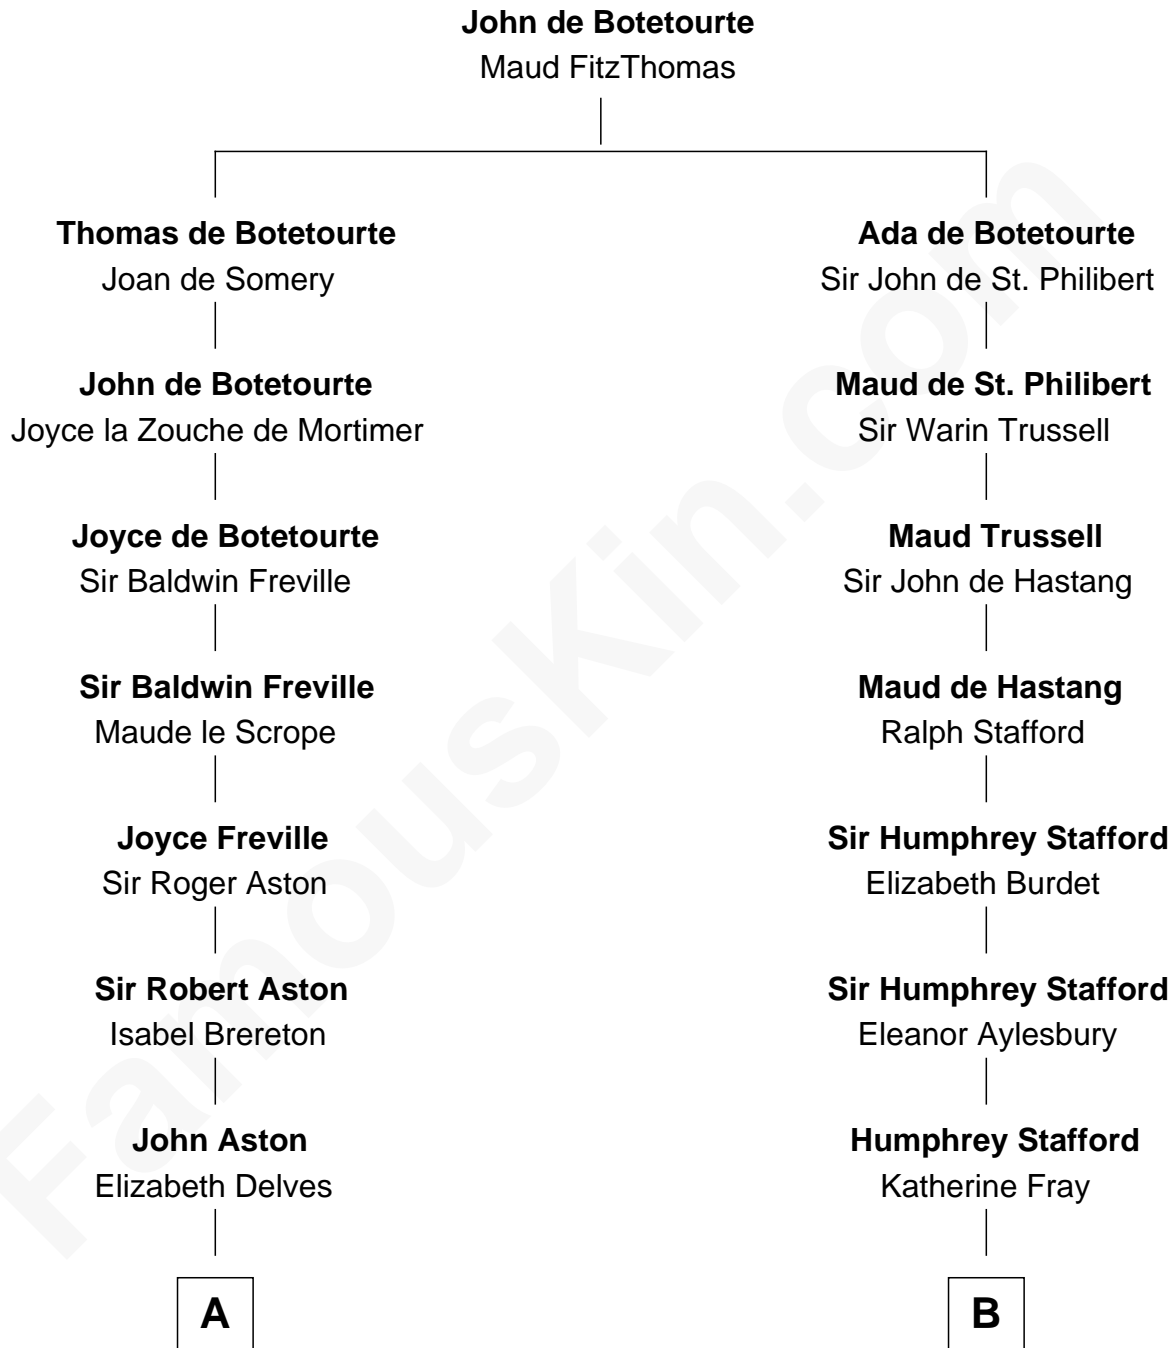

FamousKin.com

Relationship Chart of

Richard Henry Lee

Signer of the Declaration of Independence

17th cousin 3 times removed of

Alice (Lee) Roosevelt

First Wife of President Theodore Roosevelt

C

Humphrey Hathaway

Abigail Smith

Alice Russell Hathaway

Elisha Haskell

Caroline Watts Haskell

George Cabot Lee

Alice (Lee) Roosevelt

Wife of President Theodore Roosevelt