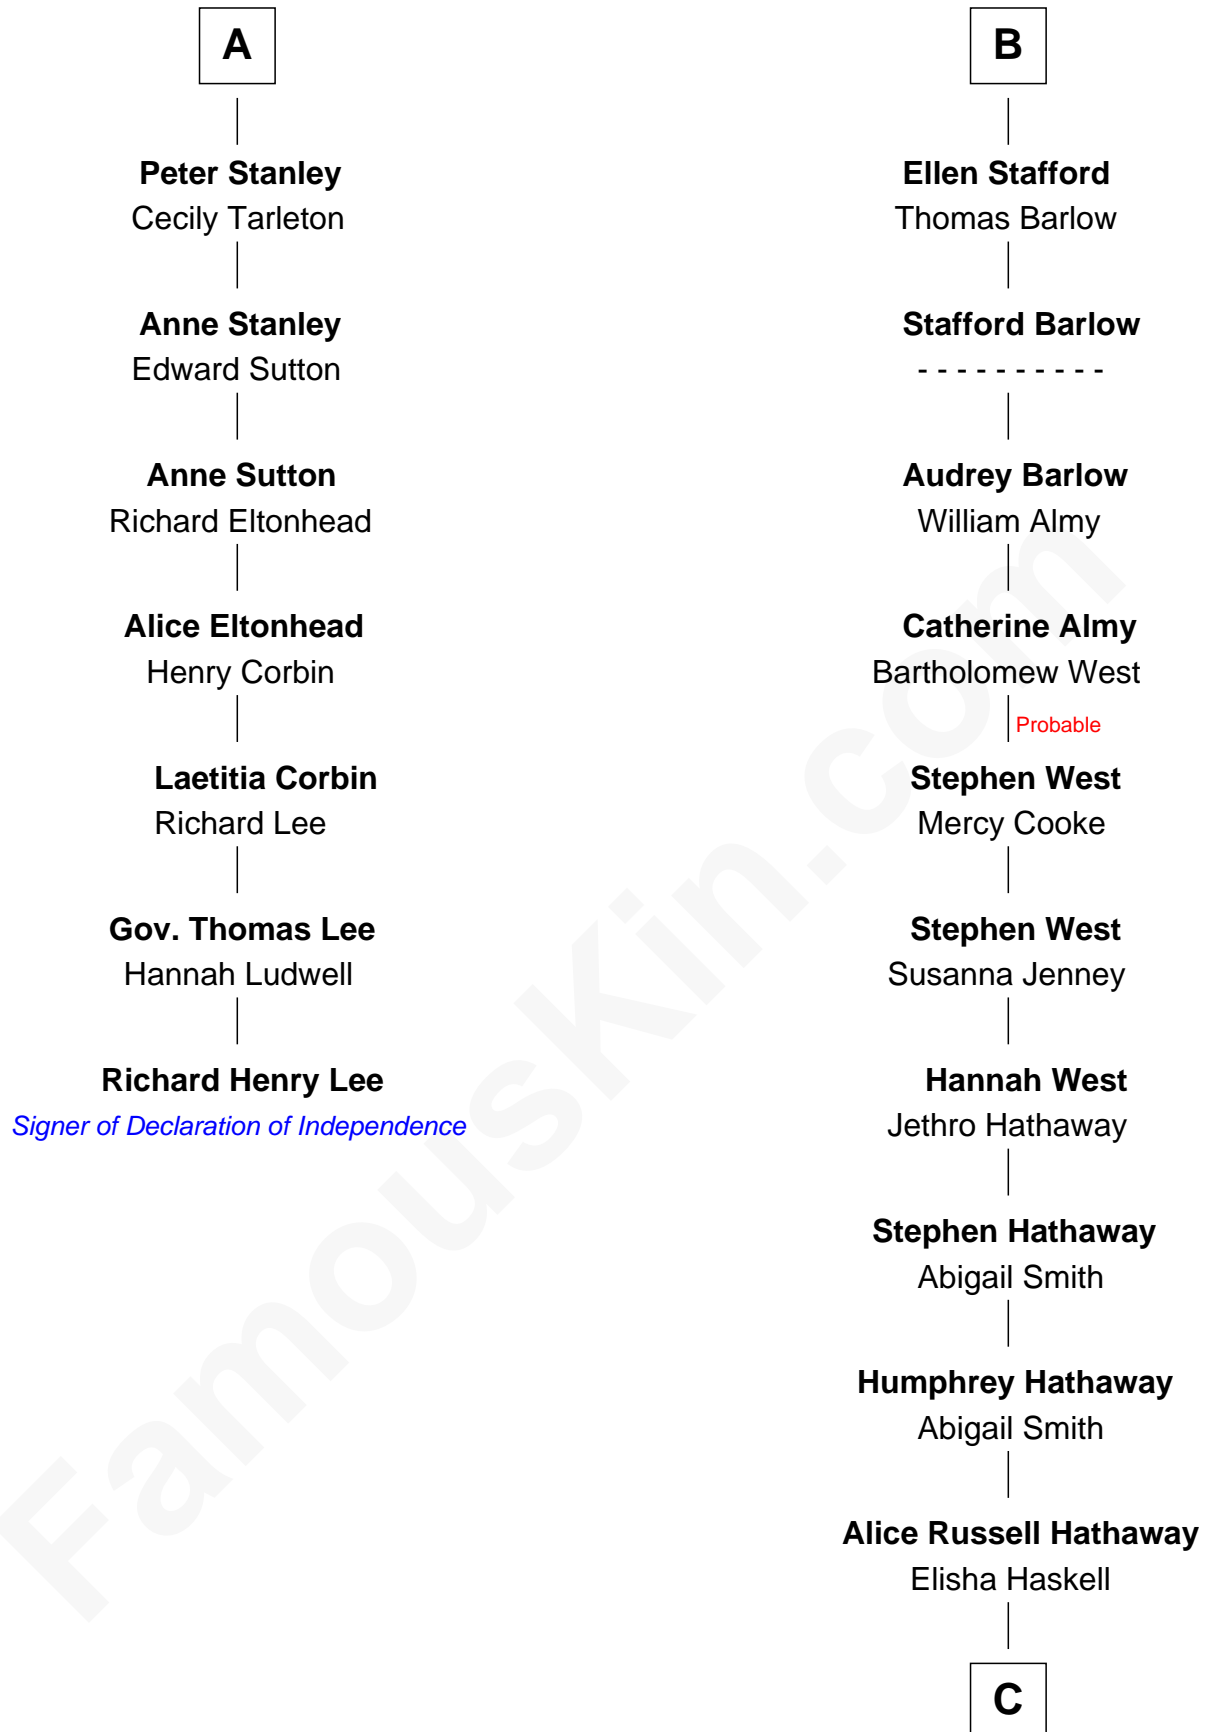

## Relationship Chart of

### Richard Henry Lee

*Signer of the Declaration of Independence*

13th cousin 5 times removed of

### Alice (Lee) Roosevelt

*First Wife of President Theodore Roosevelt*

**Katherine de Hastang**

Ralph de Stafford

**C**

**Caroline Watts Haskell**

George Cabot Lee

**Alice (Lee) Roosevelt**

*Wife of President Theodore Roosevelt*

FamousKin.com