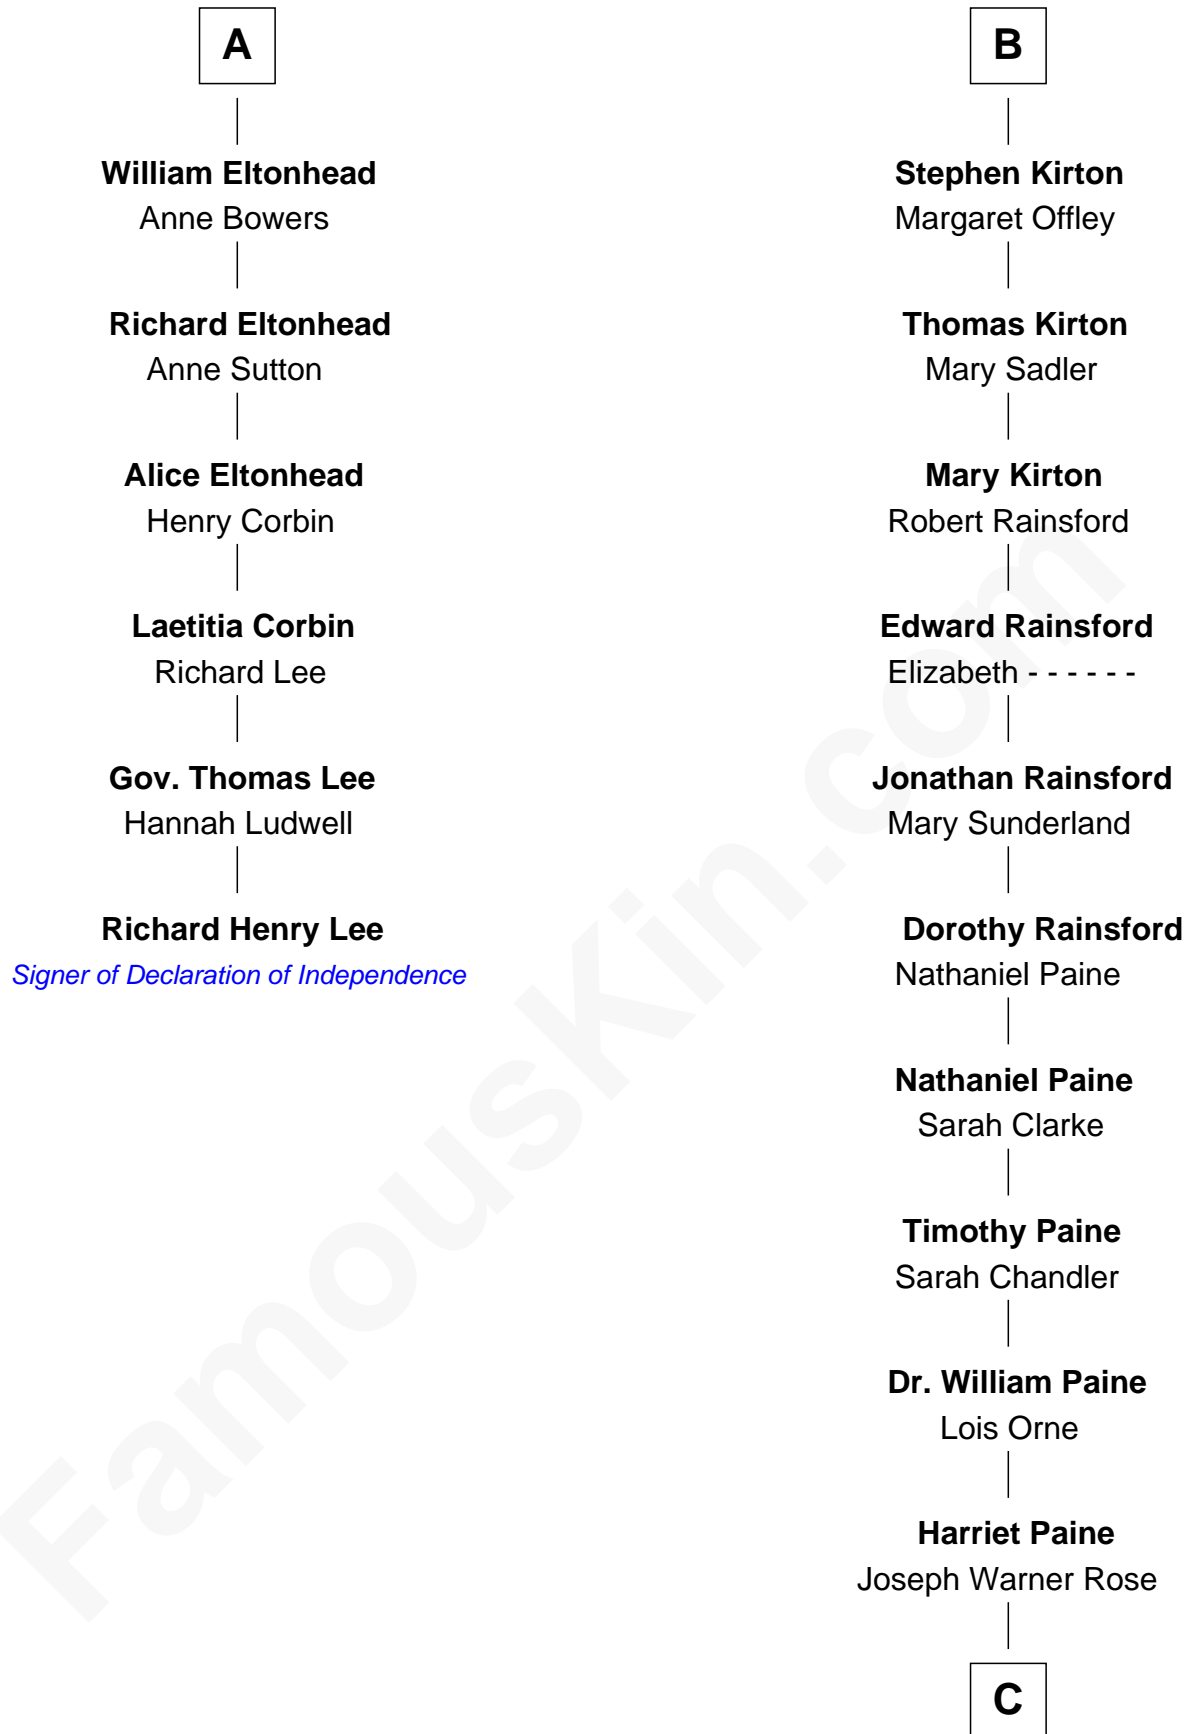

FamousKin.com

Relationship Chart of

Richard Henry Lee

Signer of the Declaration of Independence

12th cousin 7 times removed of

Alice (Lee) Roosevelt

First Wife of President Theodore Roosevelt

C

Harriet Paine Rose

John Clarke Lee

George Cabot Lee

Caroline Watts Haskell

Alice (Lee) Roosevelt

Wife of President Theodore Roosevelt

FamousKin.com