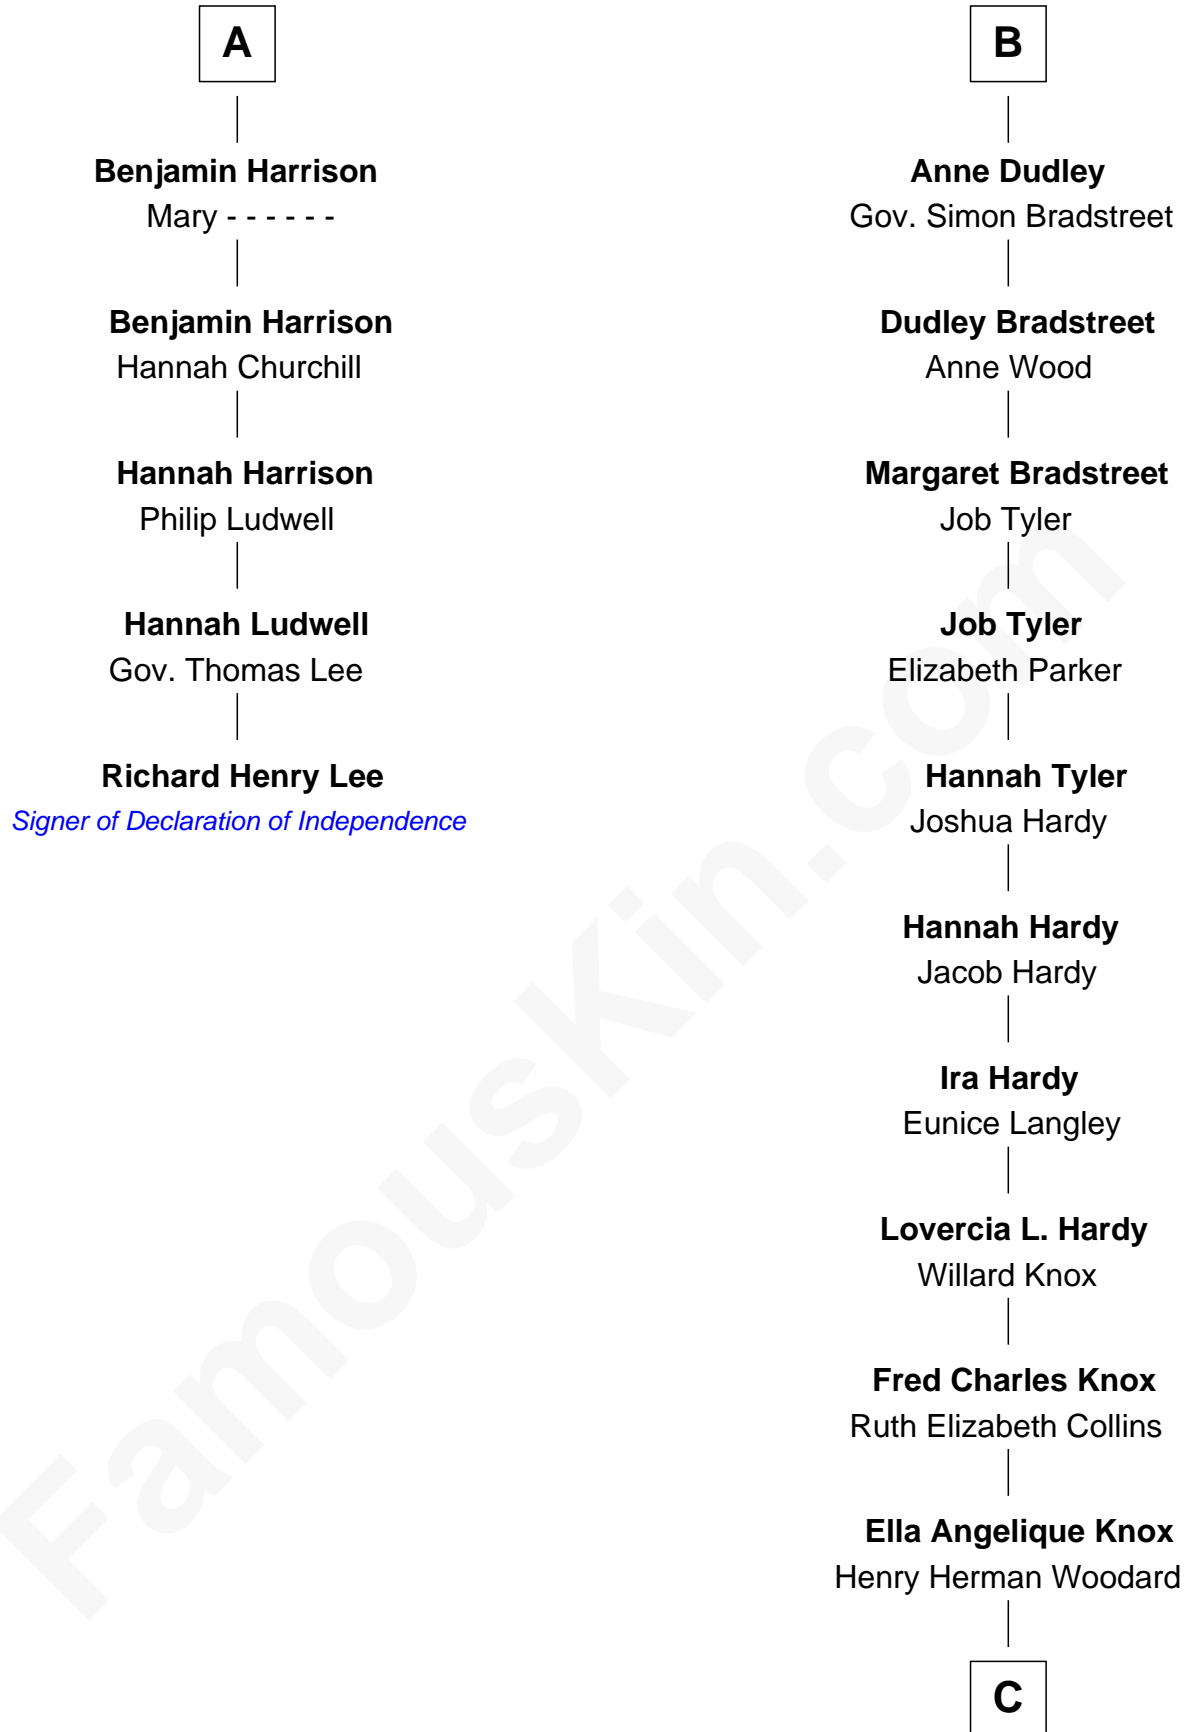

## Relationship Chart of

### Richard Henry Lee

Signer of the Declaration of Independence

11th cousin 7 times removed of

**James Taylor**  
Singer-Songwriter

C

Gertrude Arline Woodard

Dr. Isaac Montrose Taylor

James Taylor