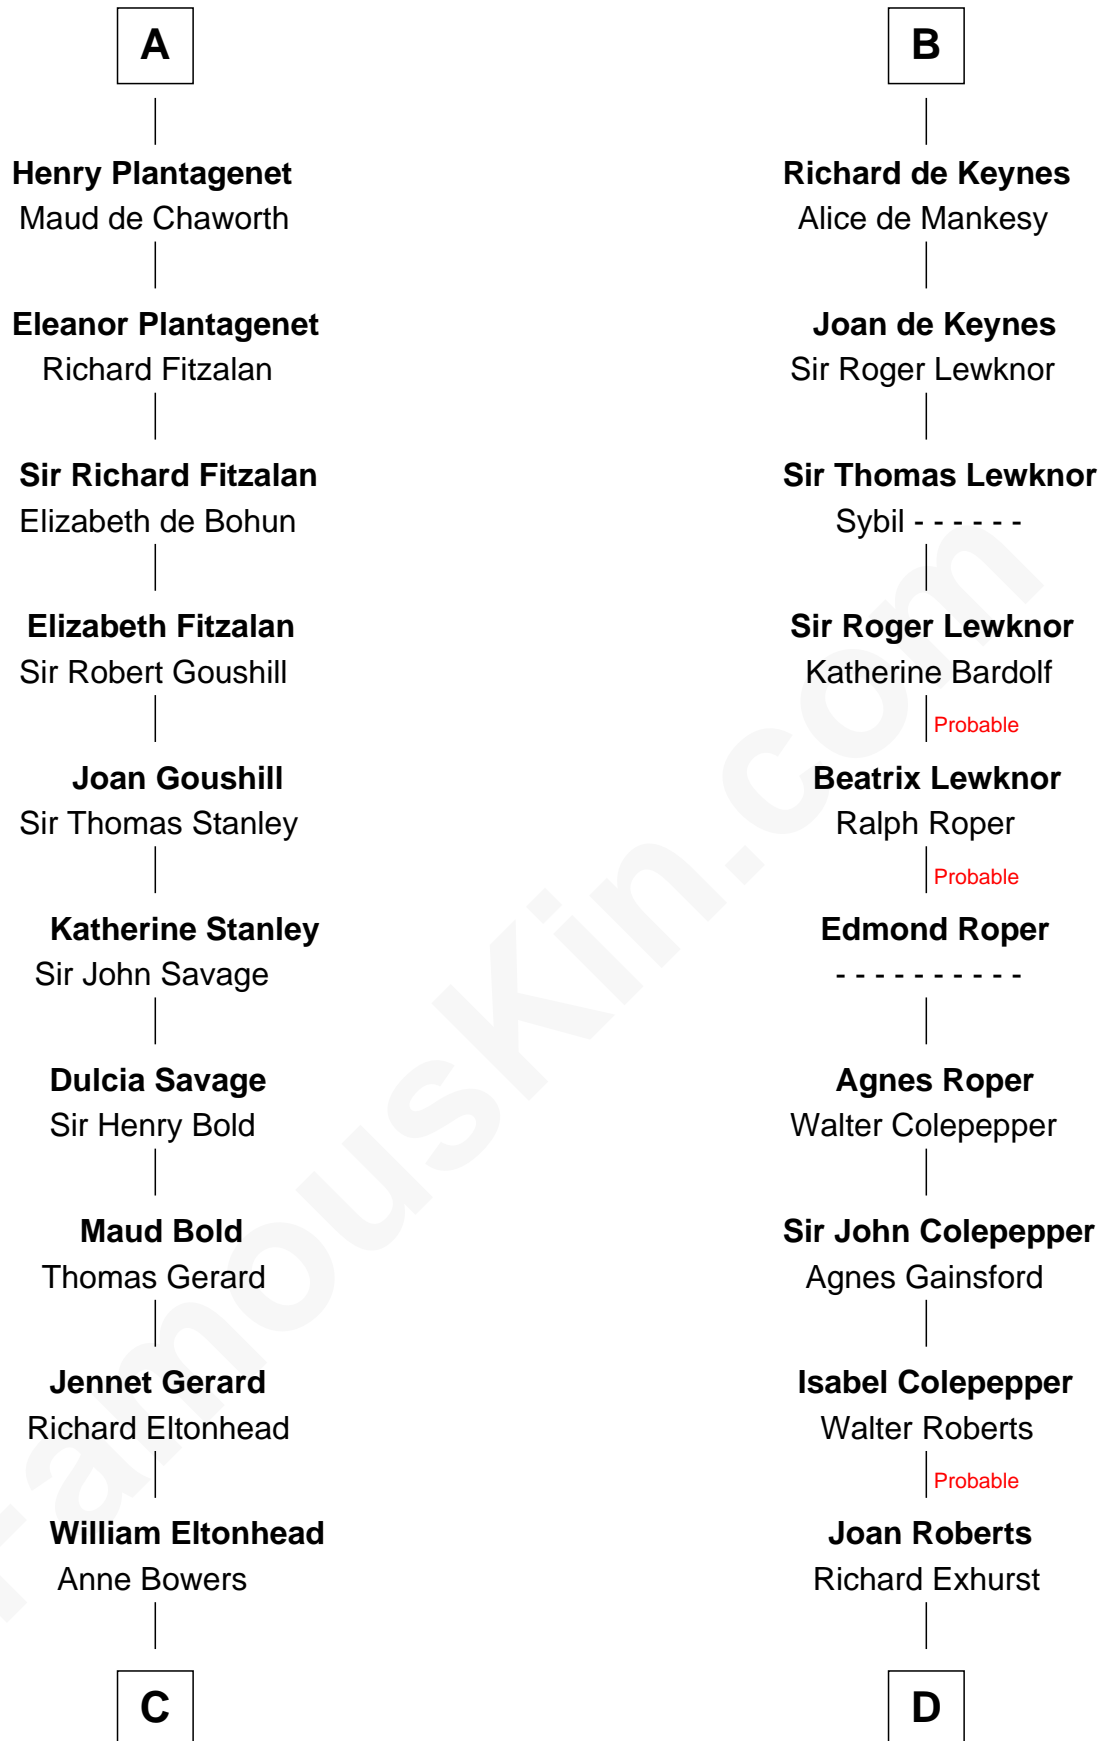

FamousKin.com

Relationship Chart of

Richard Henry Lee

Signer of the Declaration of Independence

21st cousin of

William Stoughton

Chief Judge and Prosecutor, Salem Witch Trials 1692

C

Richard Eltonhead

Anne Sutton

Alice Eltonhead

Henry Corbin

Laetitia Corbin

Richard Lee

Gov. Thomas Lee

Hannah Ludwell