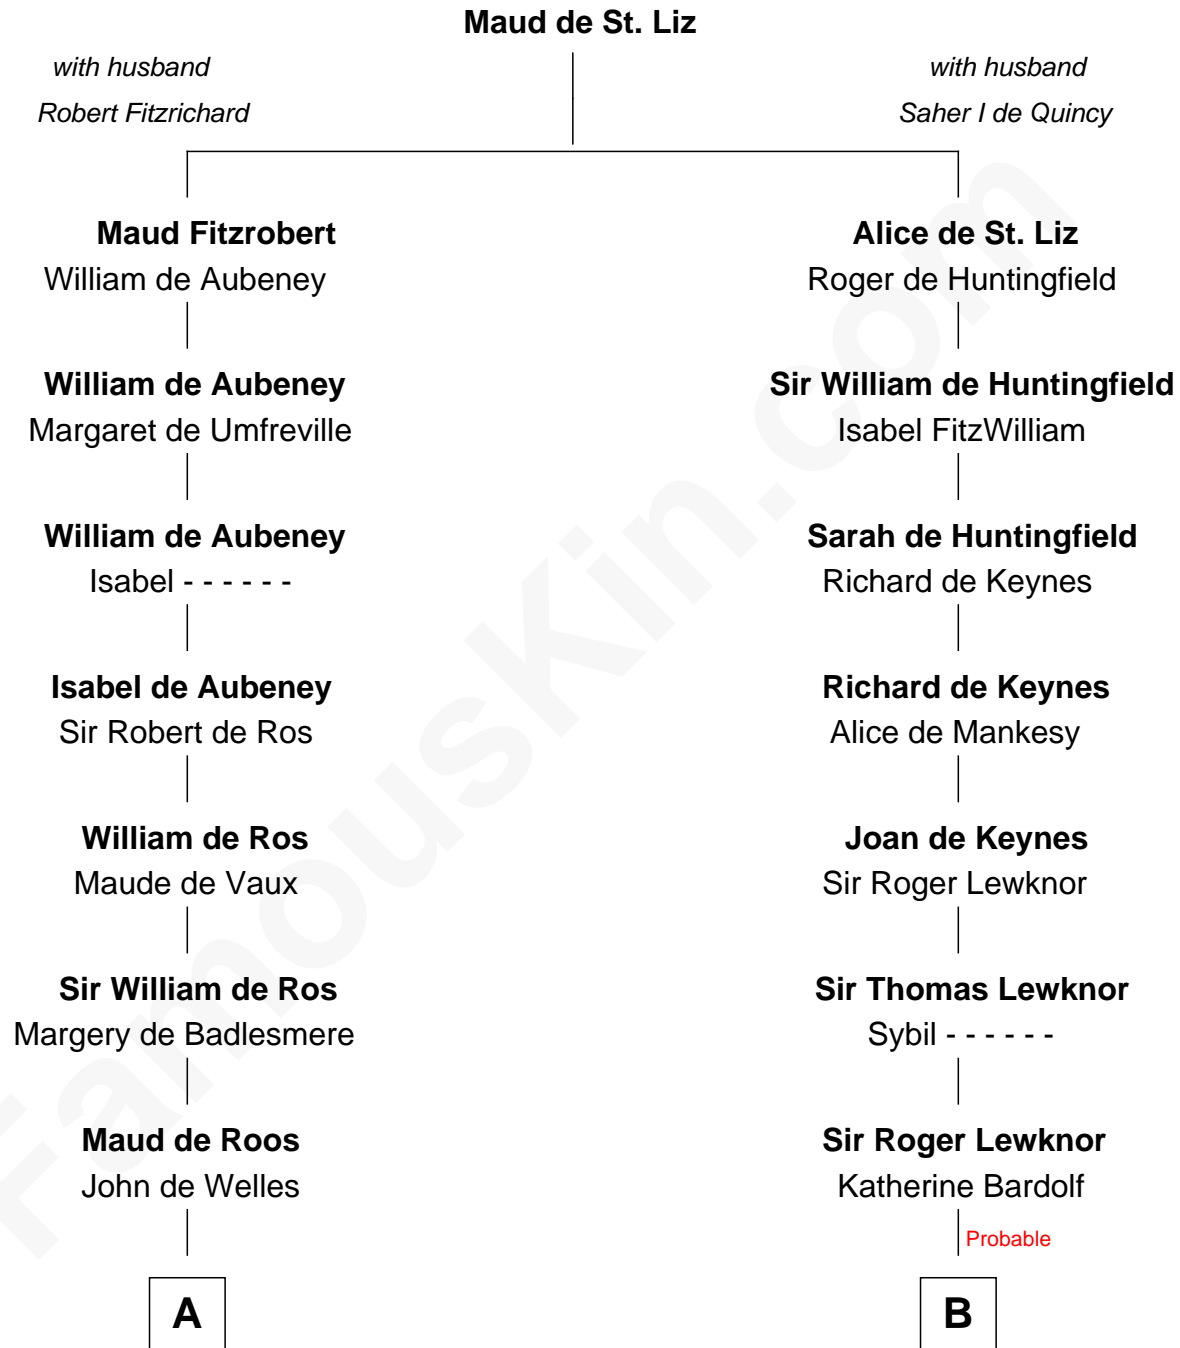

FamousKin.com

Relationship Chart of

Richard Henry Lee

Signer of the Declaration of Independence

17th cousin 2 times removed of

William Stoughton

Chief Judge and Prosecutor, Salem Witch Trials 1692

C

—
Hannah Harrison

Philip Ludwell

—
Hannah Ludwell

Gov. Thomas Lee

—
Richard Henry Lee

Signer of Declaration of Independence

FamousKin.com