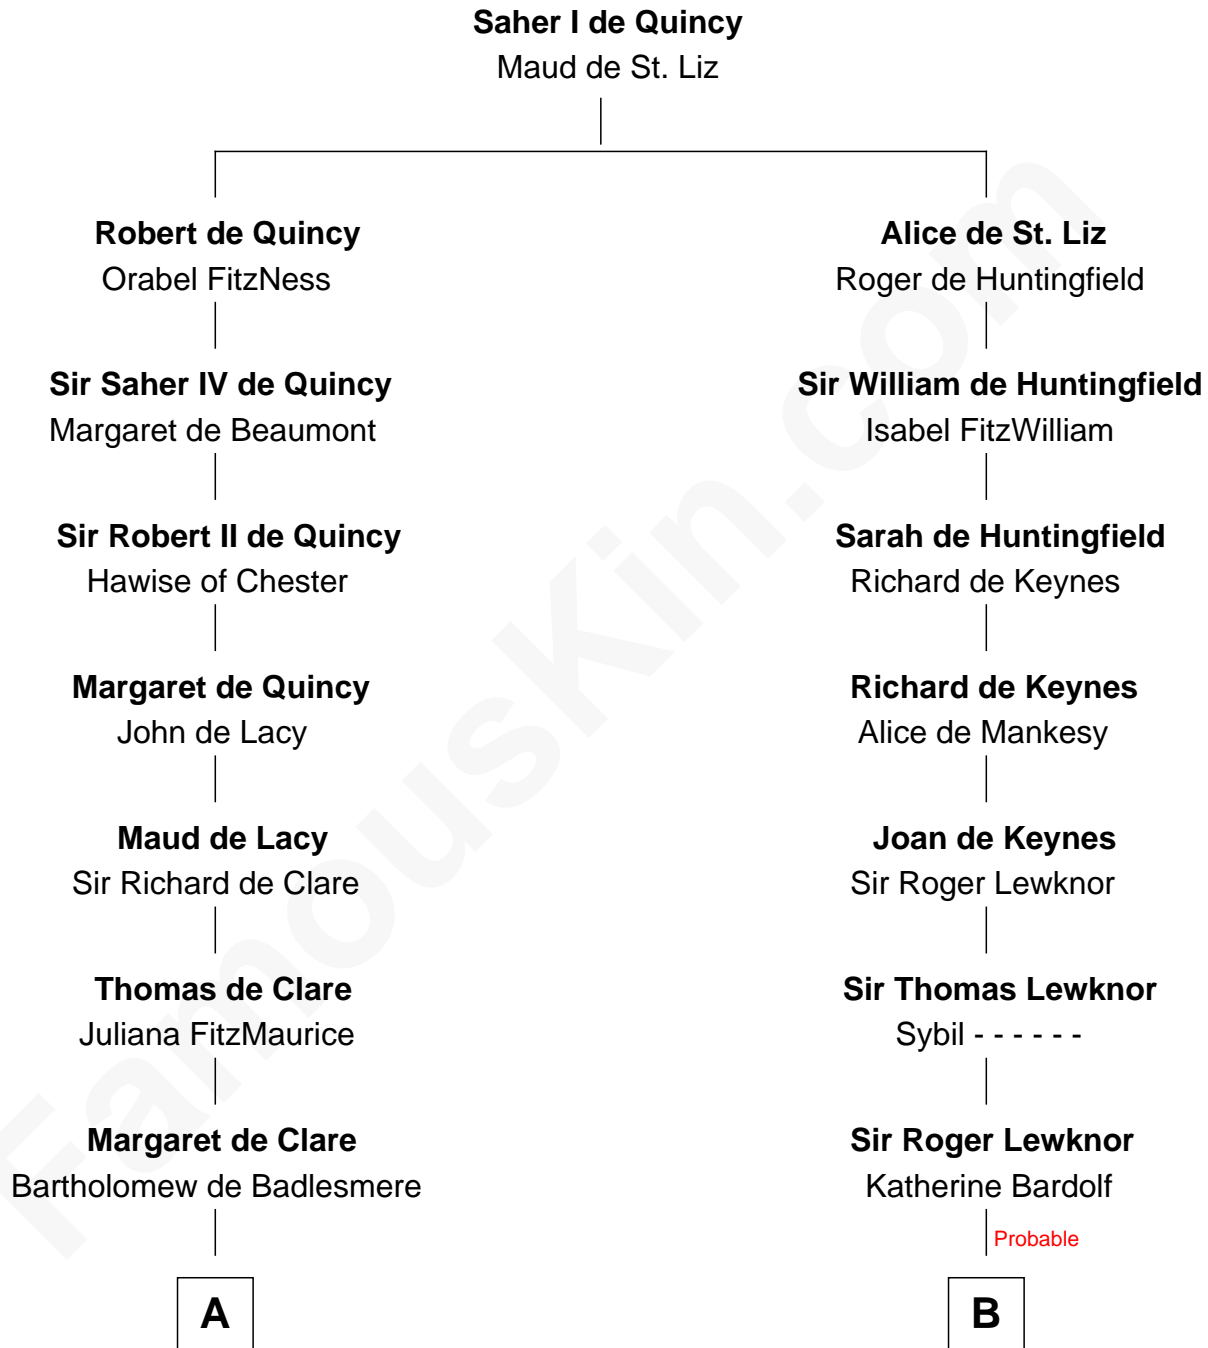

FamousKin.com

Relationship Chart of

Richard Henry Lee

Signer of the Declaration of Independence

17th cousin 3 times removed of

William Stoughton

Chief Judge and Prosecutor, Salem Witch Trials 1692

C

—
Alice Eltonhead

Henry Corbin

—
Laetitia Corbin

Richard Lee

—
Gov. Thomas Lee

Hannah Ludwell

—
Richard Henry Lee

Signer of Declaration of Independence