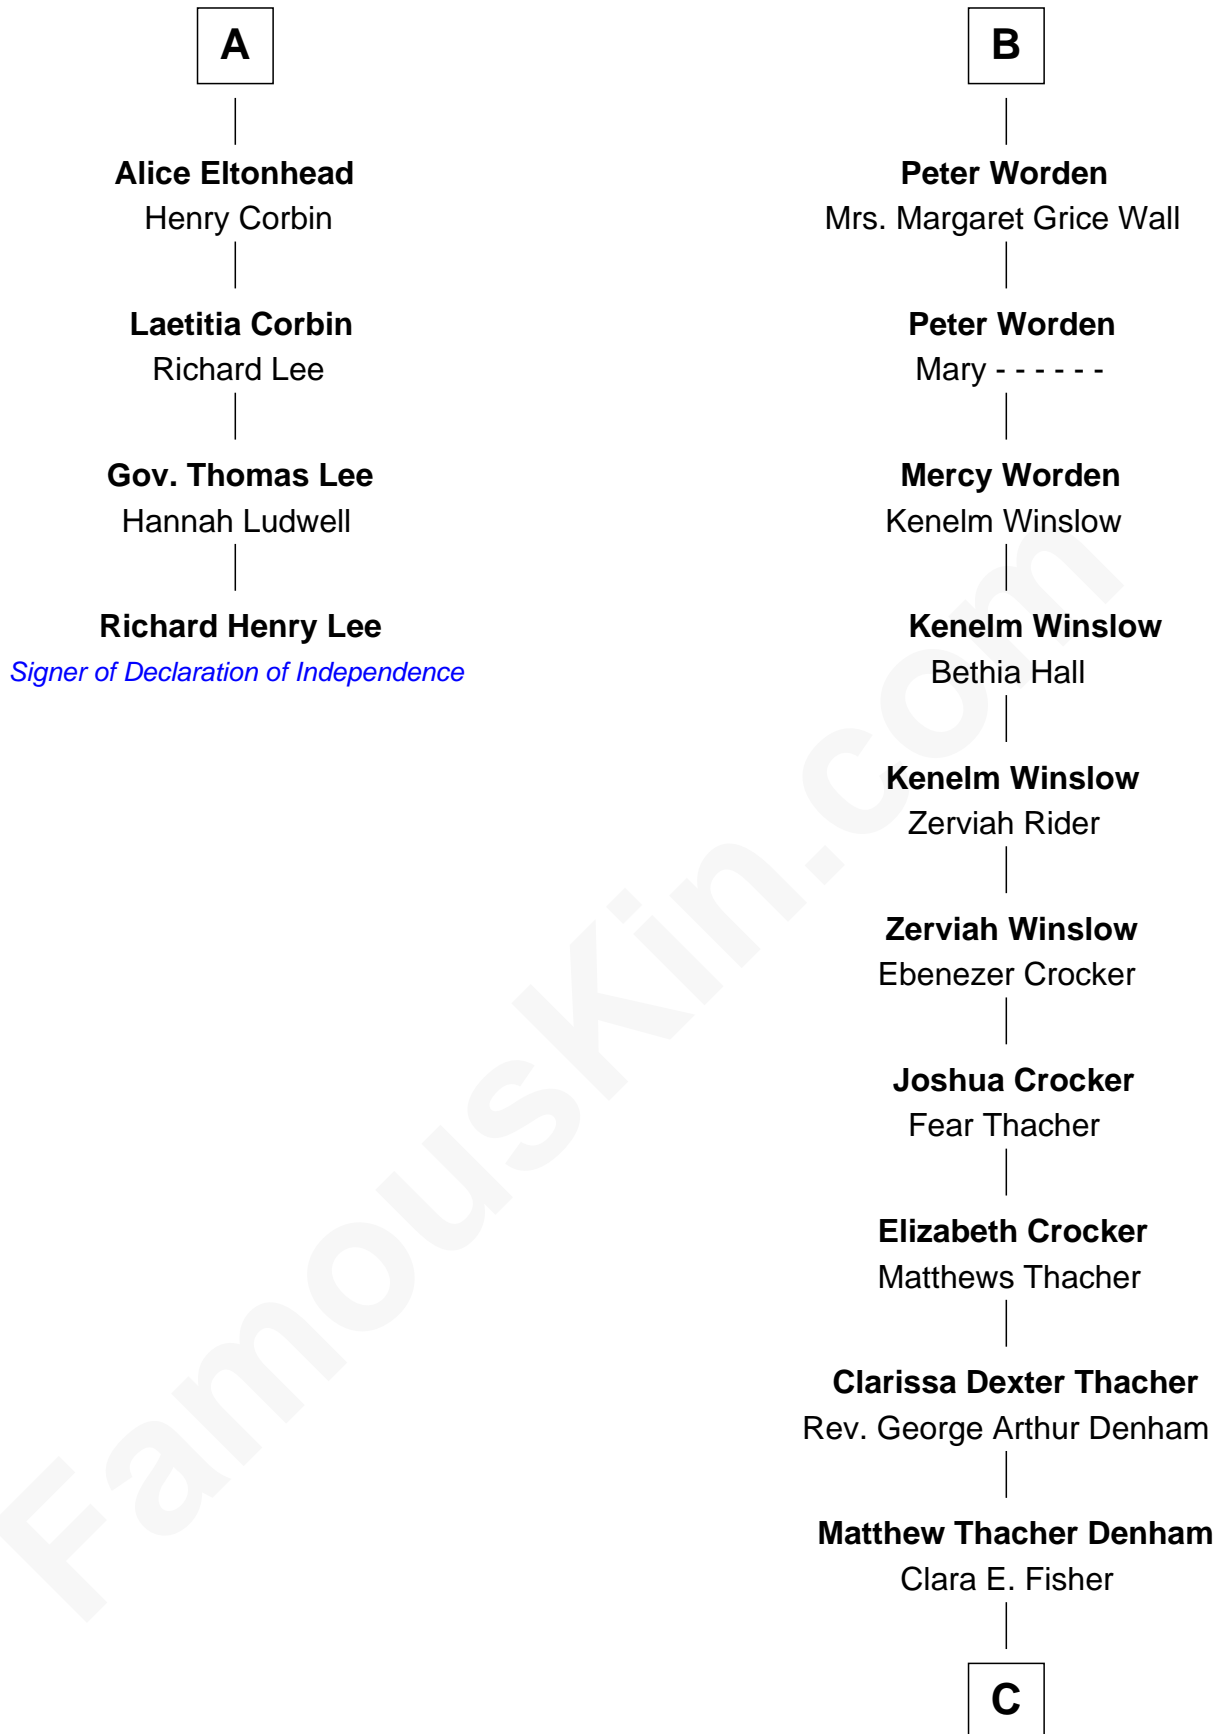

## Relationship Chart of

### Richard Henry Lee

*Signer of the Declaration of Independence*

10th cousin 8 times removed of

### Samuel P. Goddard

*12th Governor of Arizona*

**Sir Nicholas Harington**

Isabel English

C

**Florence Hilton Denham**  
Samuel Pearson Goddard

**Samuel P. Goddard**  
*12th Governor of Arizona*

FamousKin.com