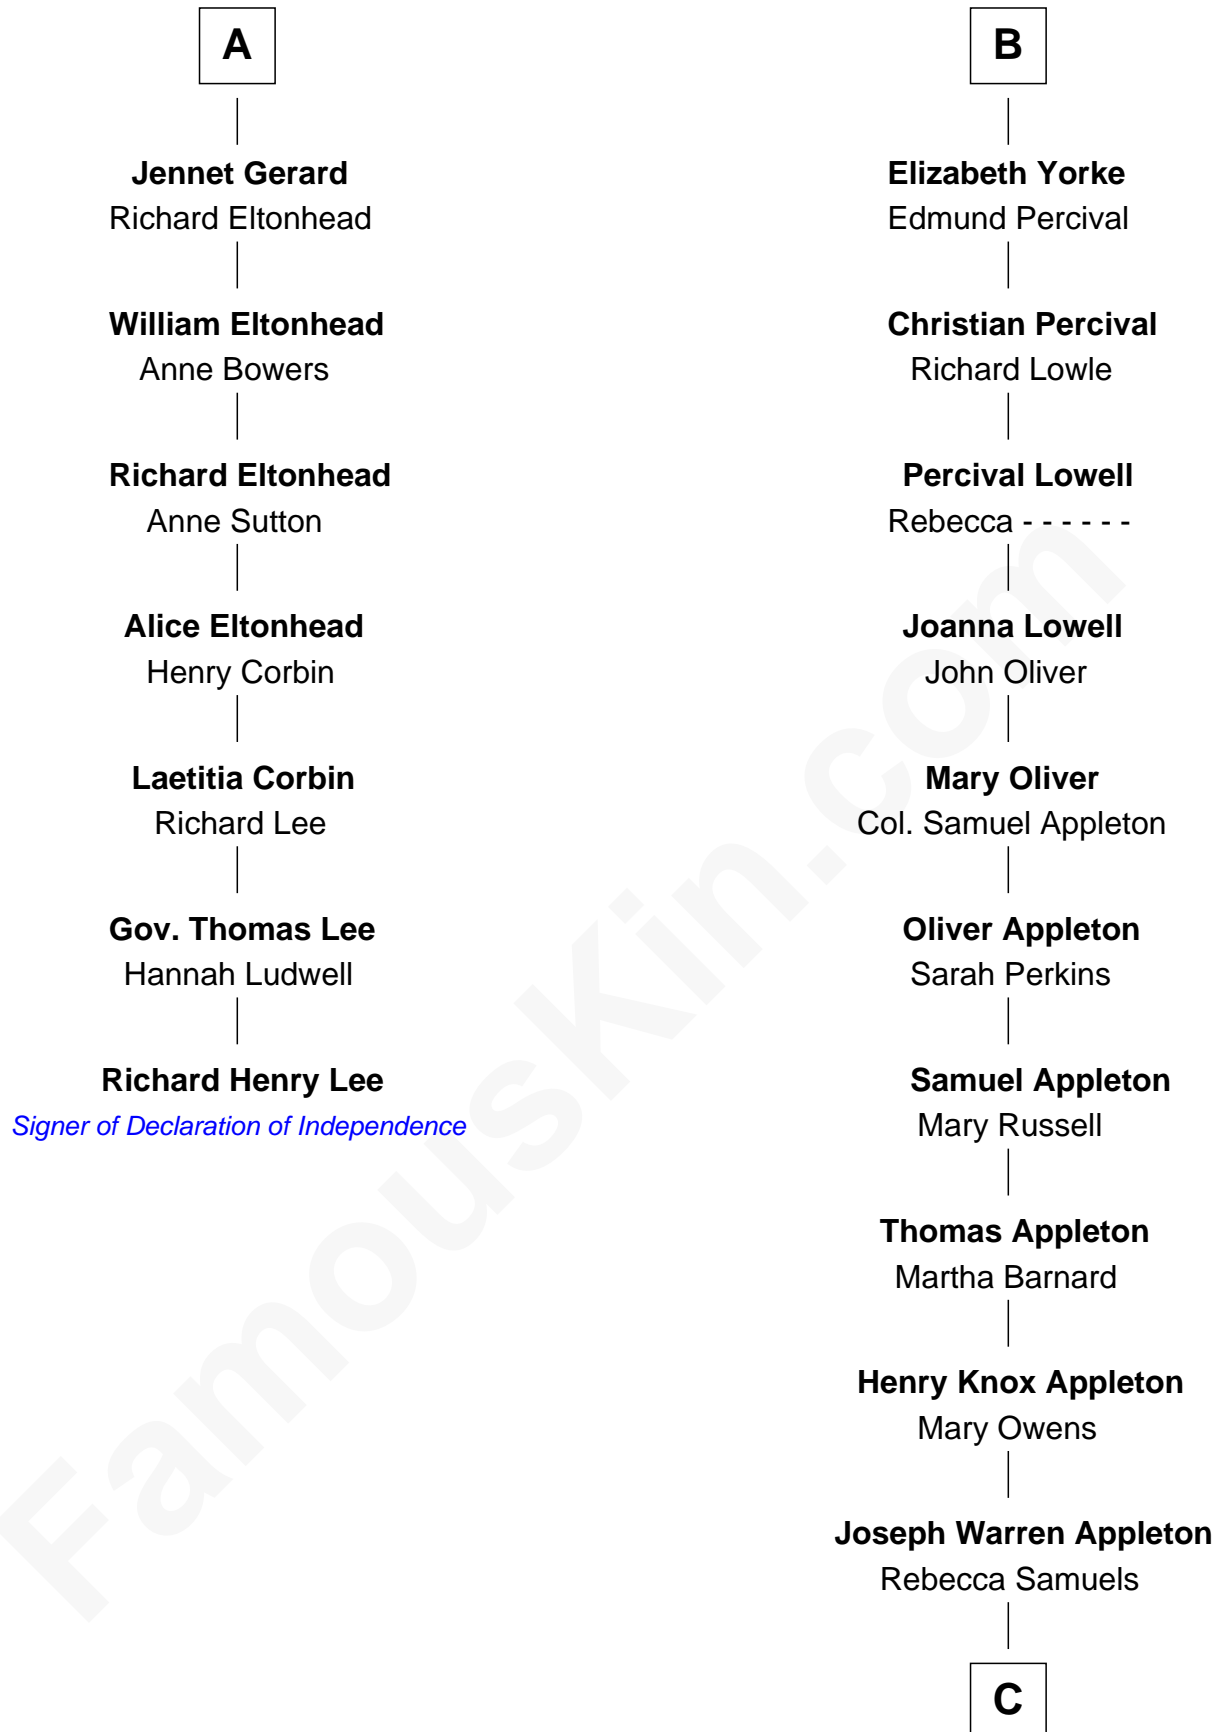

FamousKin.com

Relationship Chart of

Richard Henry Lee

Signer of the Declaration of Independence

13th cousin 8 times removed of

Marie-Chantal Miller
Crown Princess of Greece

Humphrey de Bohun
Elizabeth Plantagenet

Sir William de Bohun
Elizabeth de Badlesmere

Elizabeth de Bohun
Sir Richard Fitzalan

Elizabeth Fitzalan
Sir Robert Goushill

Joan Goushill
Sir Thomas Stanley

Katherine Stanley
Sir John Savage

Dulcia Savage
Sir Henry Bold

Sir Hugh Luttrell
Margaret Hill

Eleanor Luttrell
Roger Yorke

B

C

George H. Appleton

Mary Helen Edson

Blanche Louise Appleton

Ellis John Springer Miller