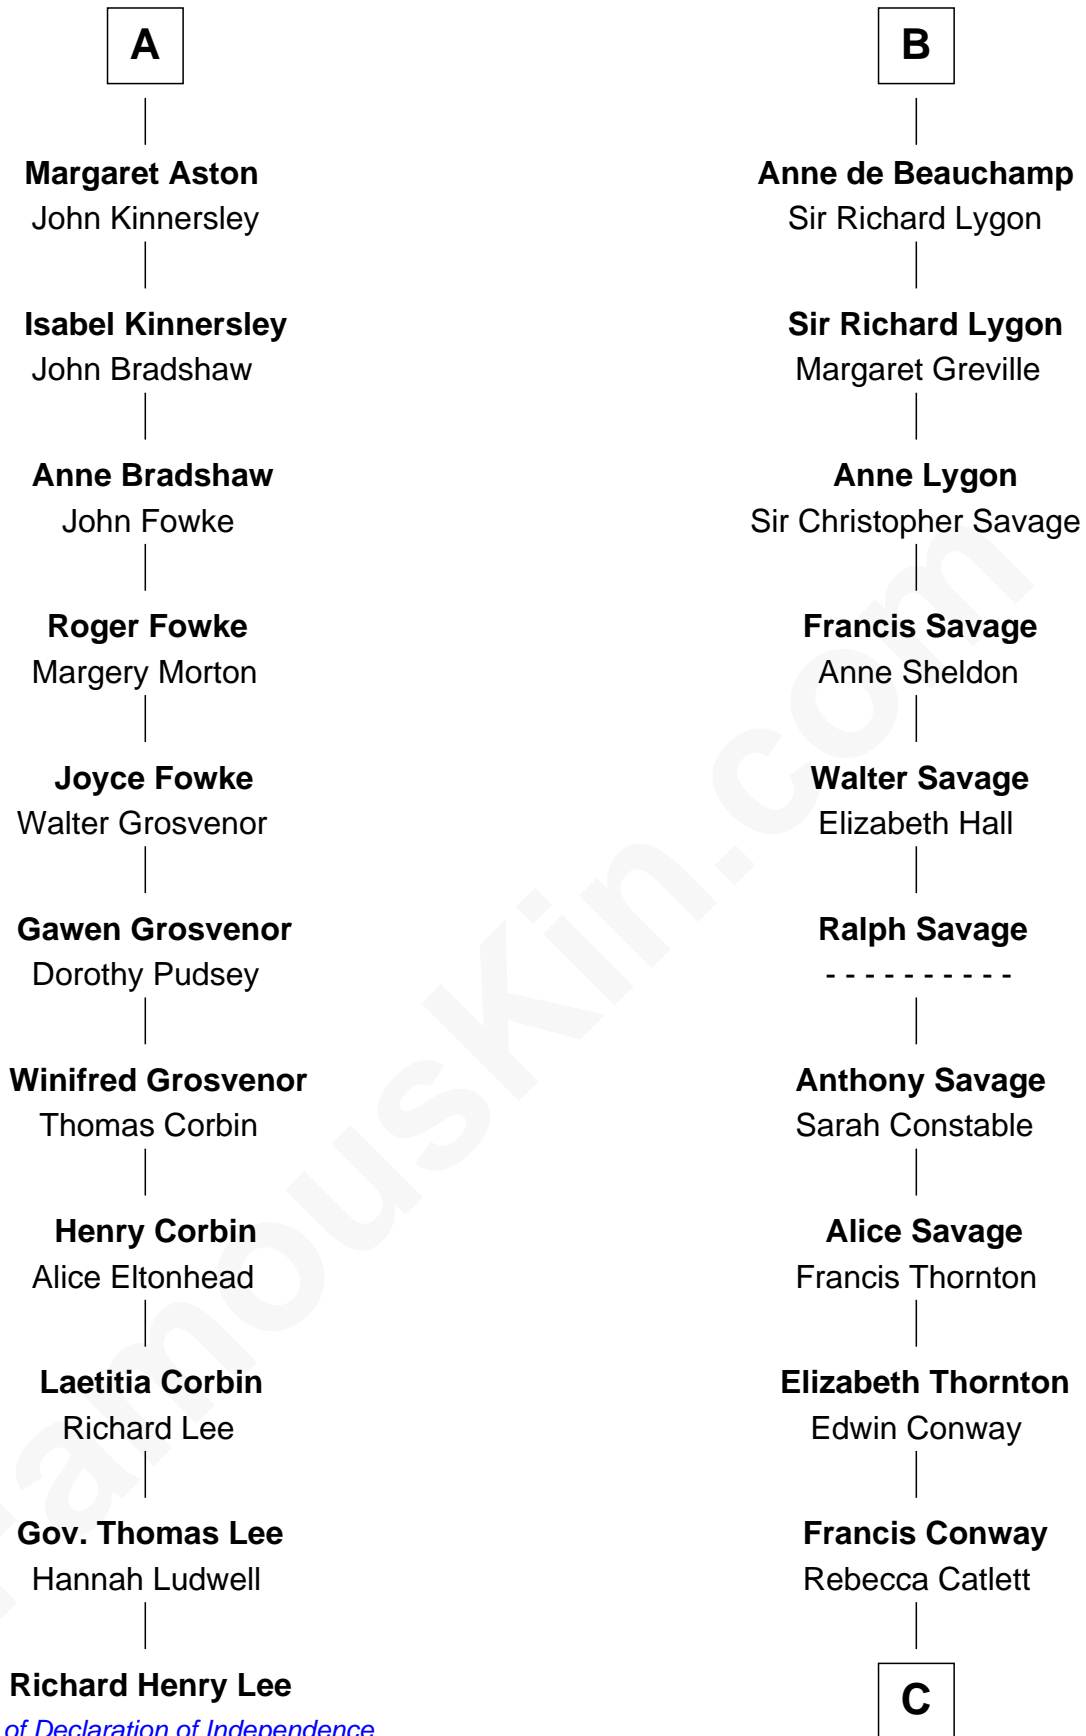

## Relationship Chart of

### Richard Henry Lee

*Signer of the Declaration of Independence*

17th cousin 1 time removed of

**James Madison**  
*4th U.S. President*

**John de Botetourte**  
Maud FitzThomas

C

Eleanor Rose Conway

James Madison

James Madison

*4th U.S. President*

FamousKin.com