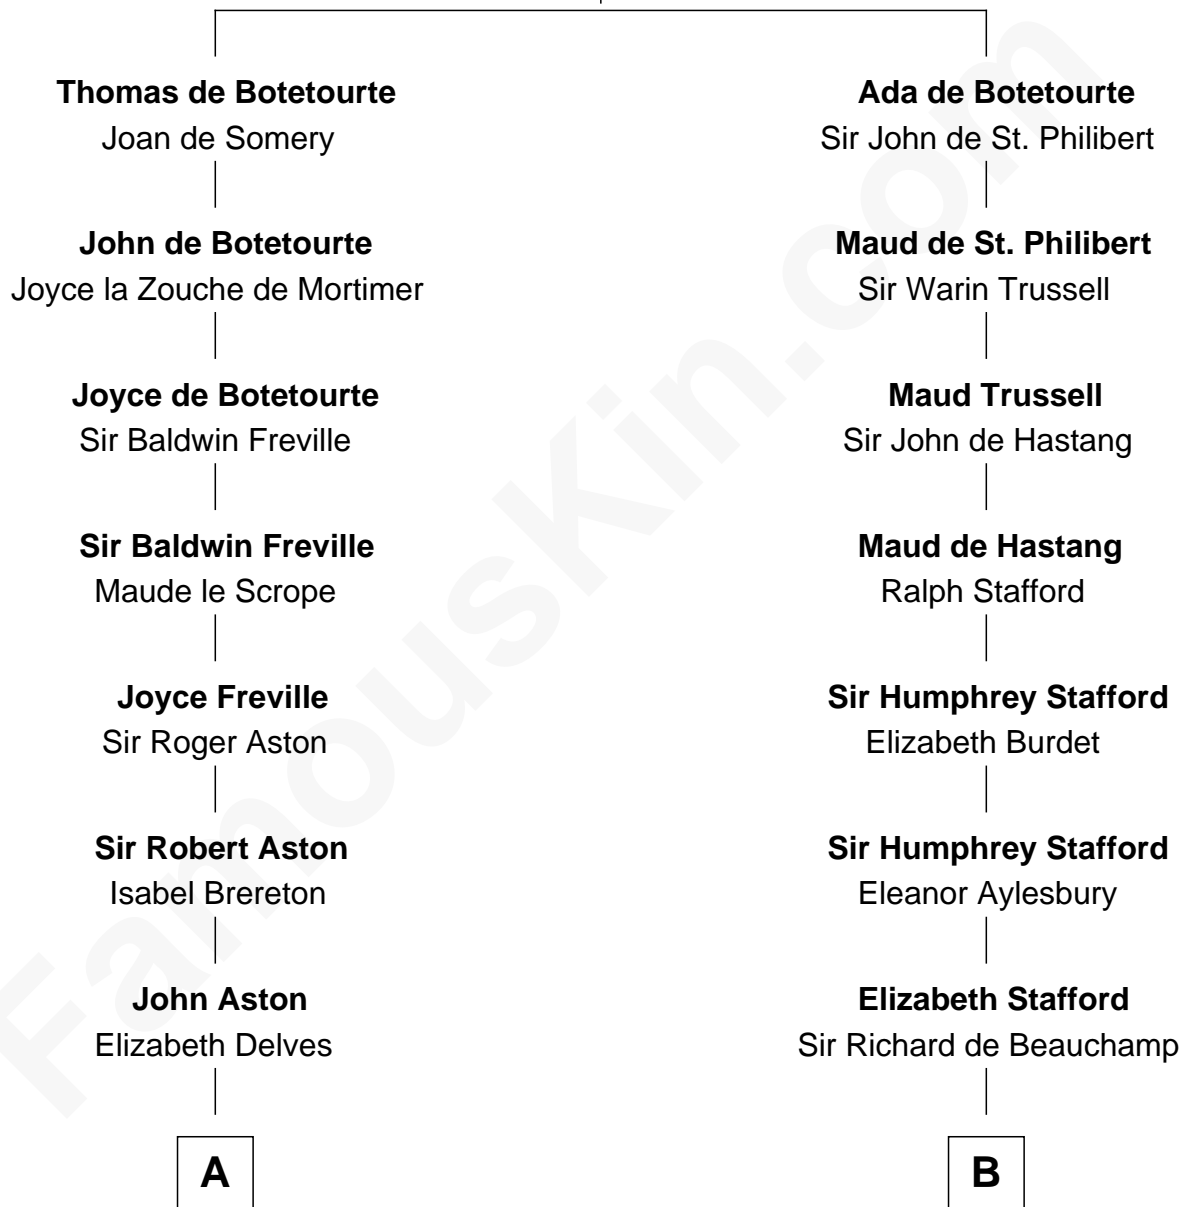

## Relationship Chart of

### Richard Henry Lee

*Signer of the Declaration of Independence*

17th cousin 1 time removed of

**James Madison**  
*4th U.S. President*

**John de Botetourte**  
Maud FitzThomas

C

Eleanor Rose Conway

James Madison

James Madison

*4th U.S. President*

FamousKin.com