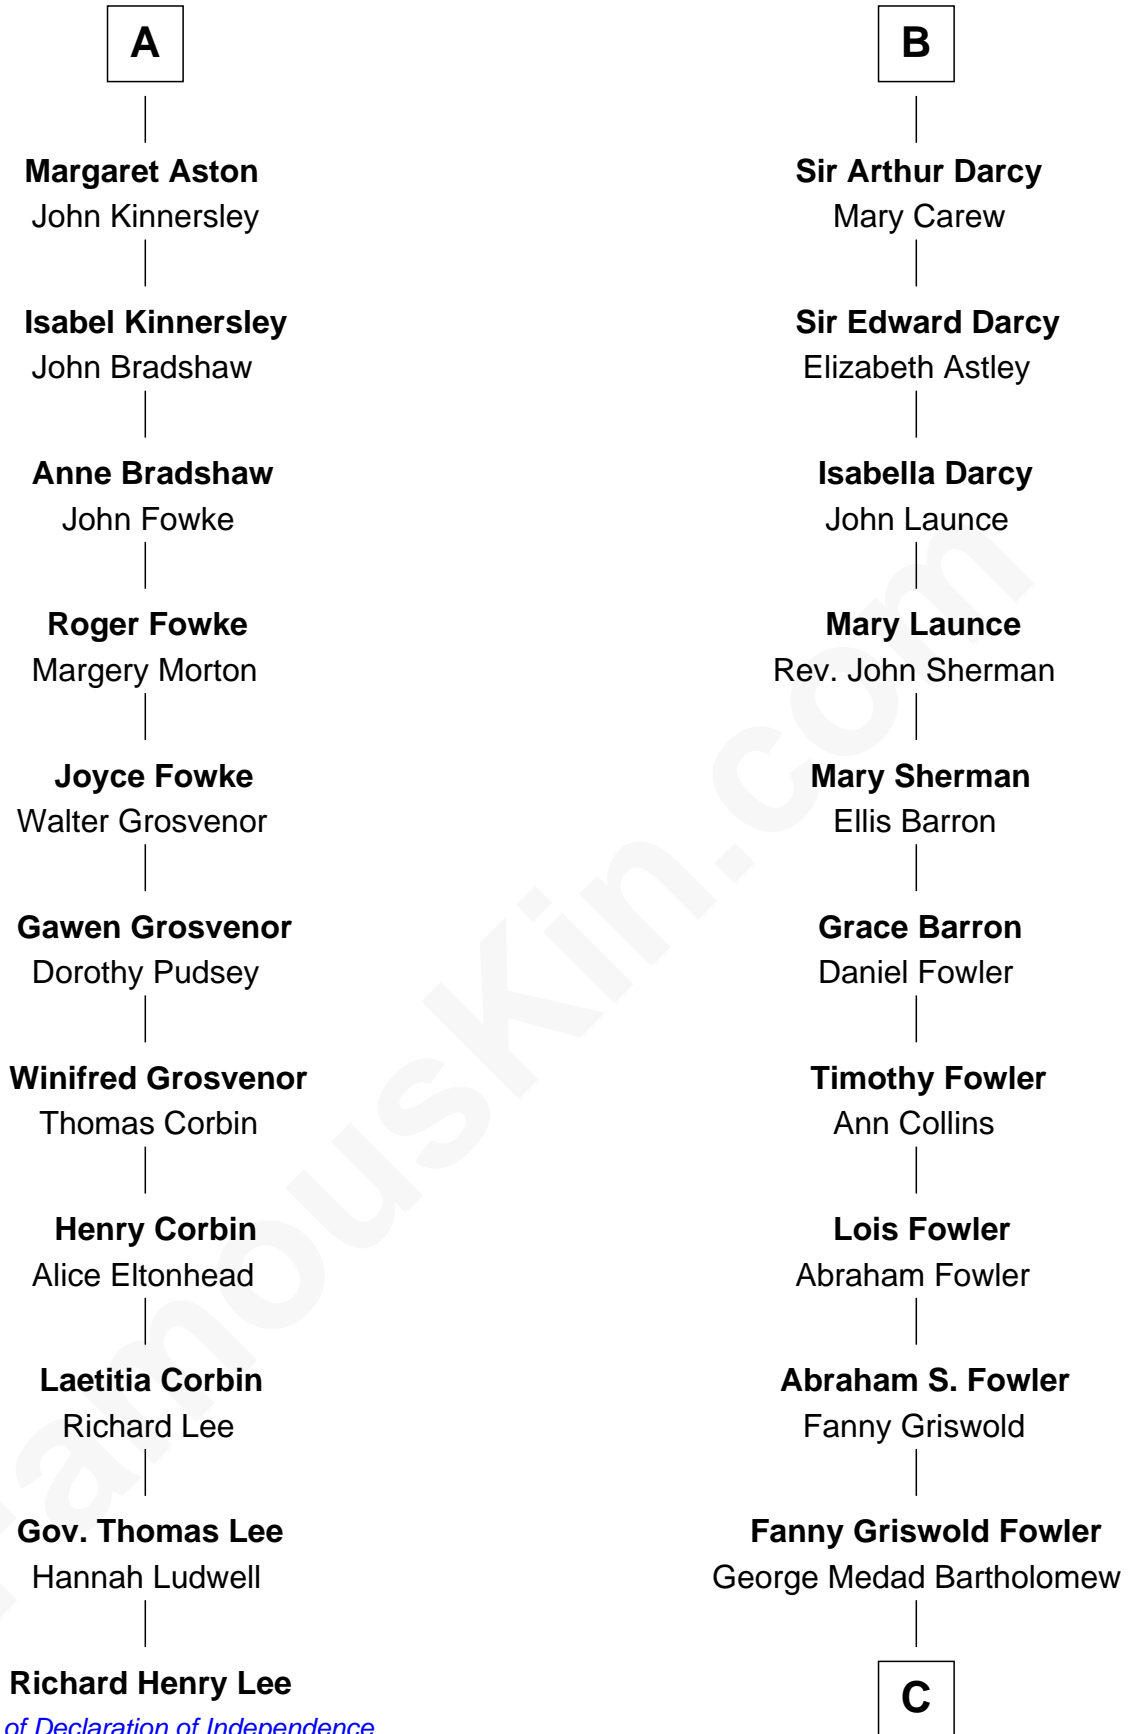

FamousKin.com

Relationship Chart of

Richard Henry Lee

Signer of the Declaration of Independence

17th cousin 3 times removed of

Bill Weld

68th Governor of Massachusetts

C

Fanny Elizabeth Bartholomew

Dr. Francis Minot Weld

Francis Minot Weld

Margaret Low White

David Weld

Mary Blake Nichols

Bill Weld

68th Governor of Massachusetts