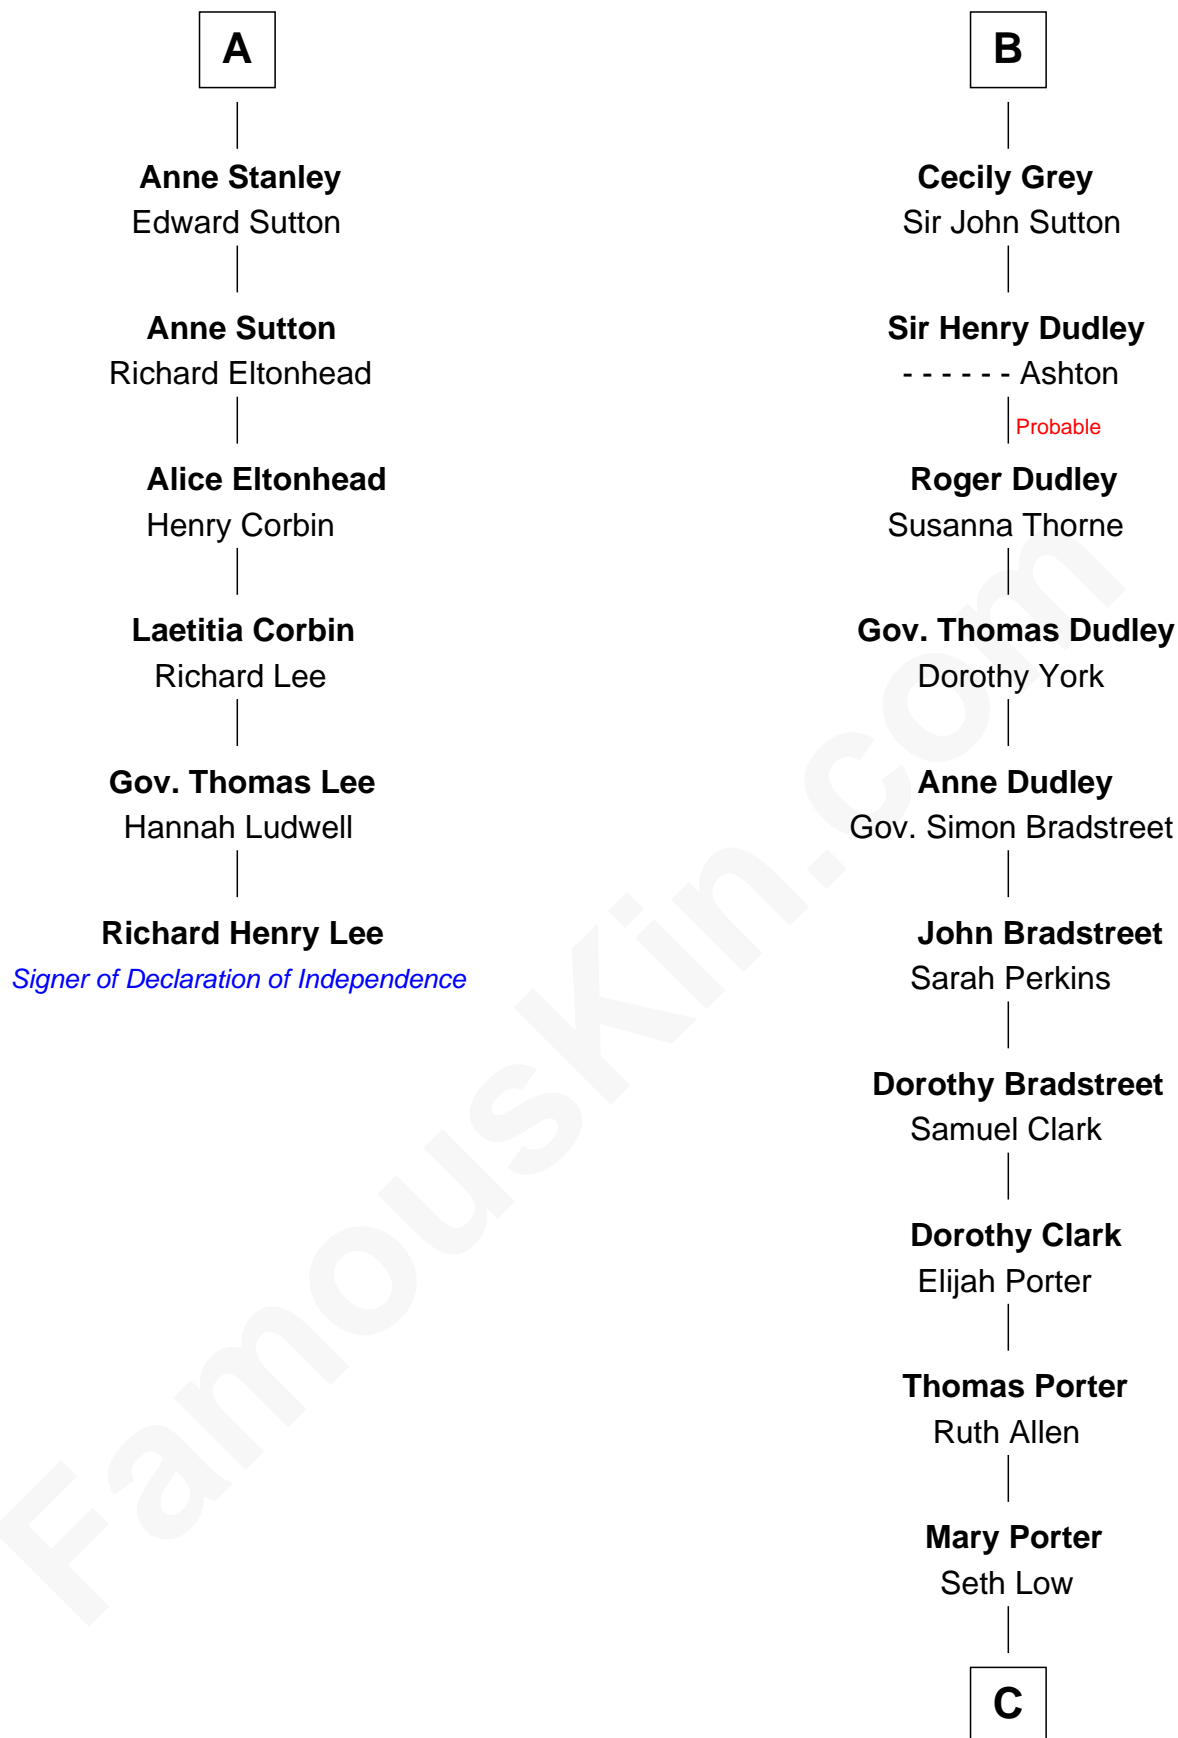

FamousKin.com

Relationship Chart of

Richard Henry Lee

Signer of the Declaration of Independence

12th cousin 9 times removed of

Bill Weld

68th Governor of Massachusetts

C

Harriet Low

John Babcock Hillard

Harriet Hillard

William Augustus White

Margaret Low White

Francis Minot Weld

David Weld

Mary Blake Nichols