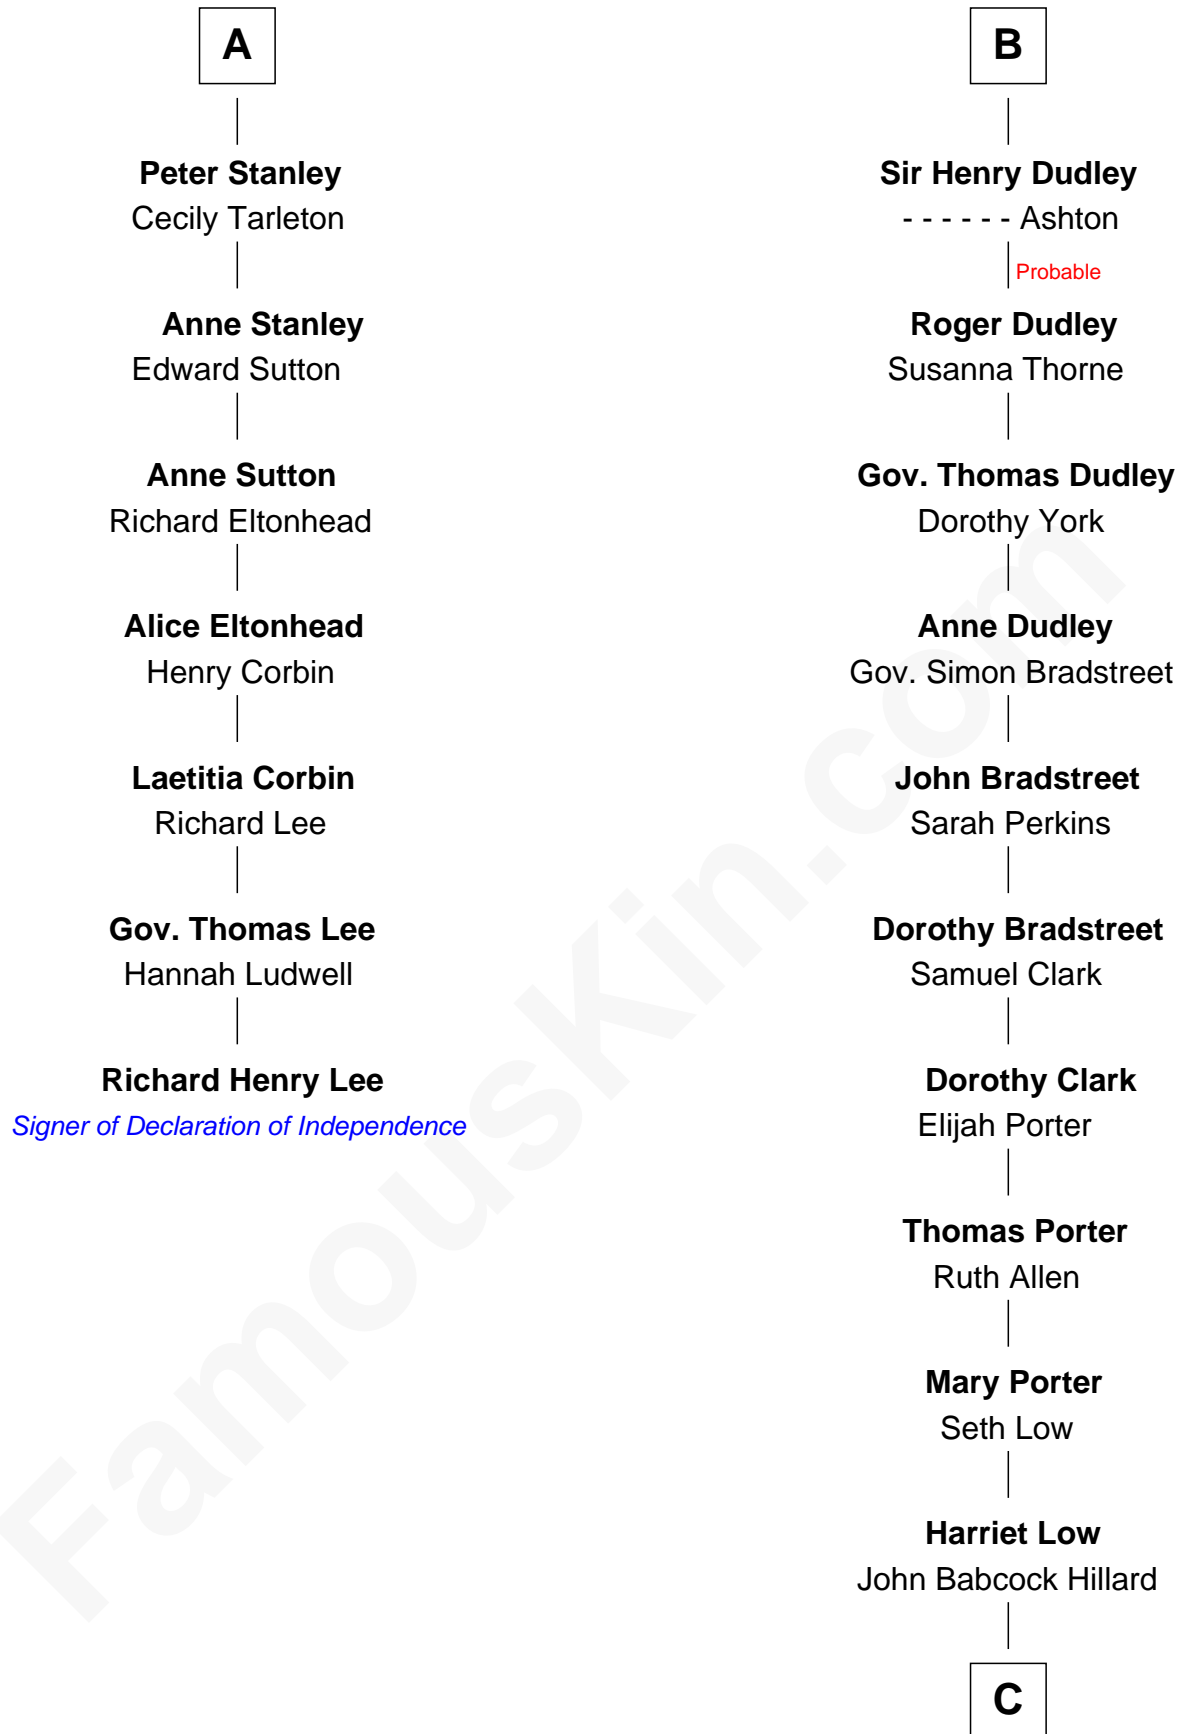

FamousKin.com

Relationship Chart of

Richard Henry Lee

Signer of the Declaration of Independence

13th cousin 7 times removed of

Bill Weld

68th Governor of Massachusetts

C

Harriet Hillard

William Augustus White

Margaret Low White

Francis Minot Weld

David Weld

Mary Blake Nichols

Bill Weld

68th Governor of Massachusetts