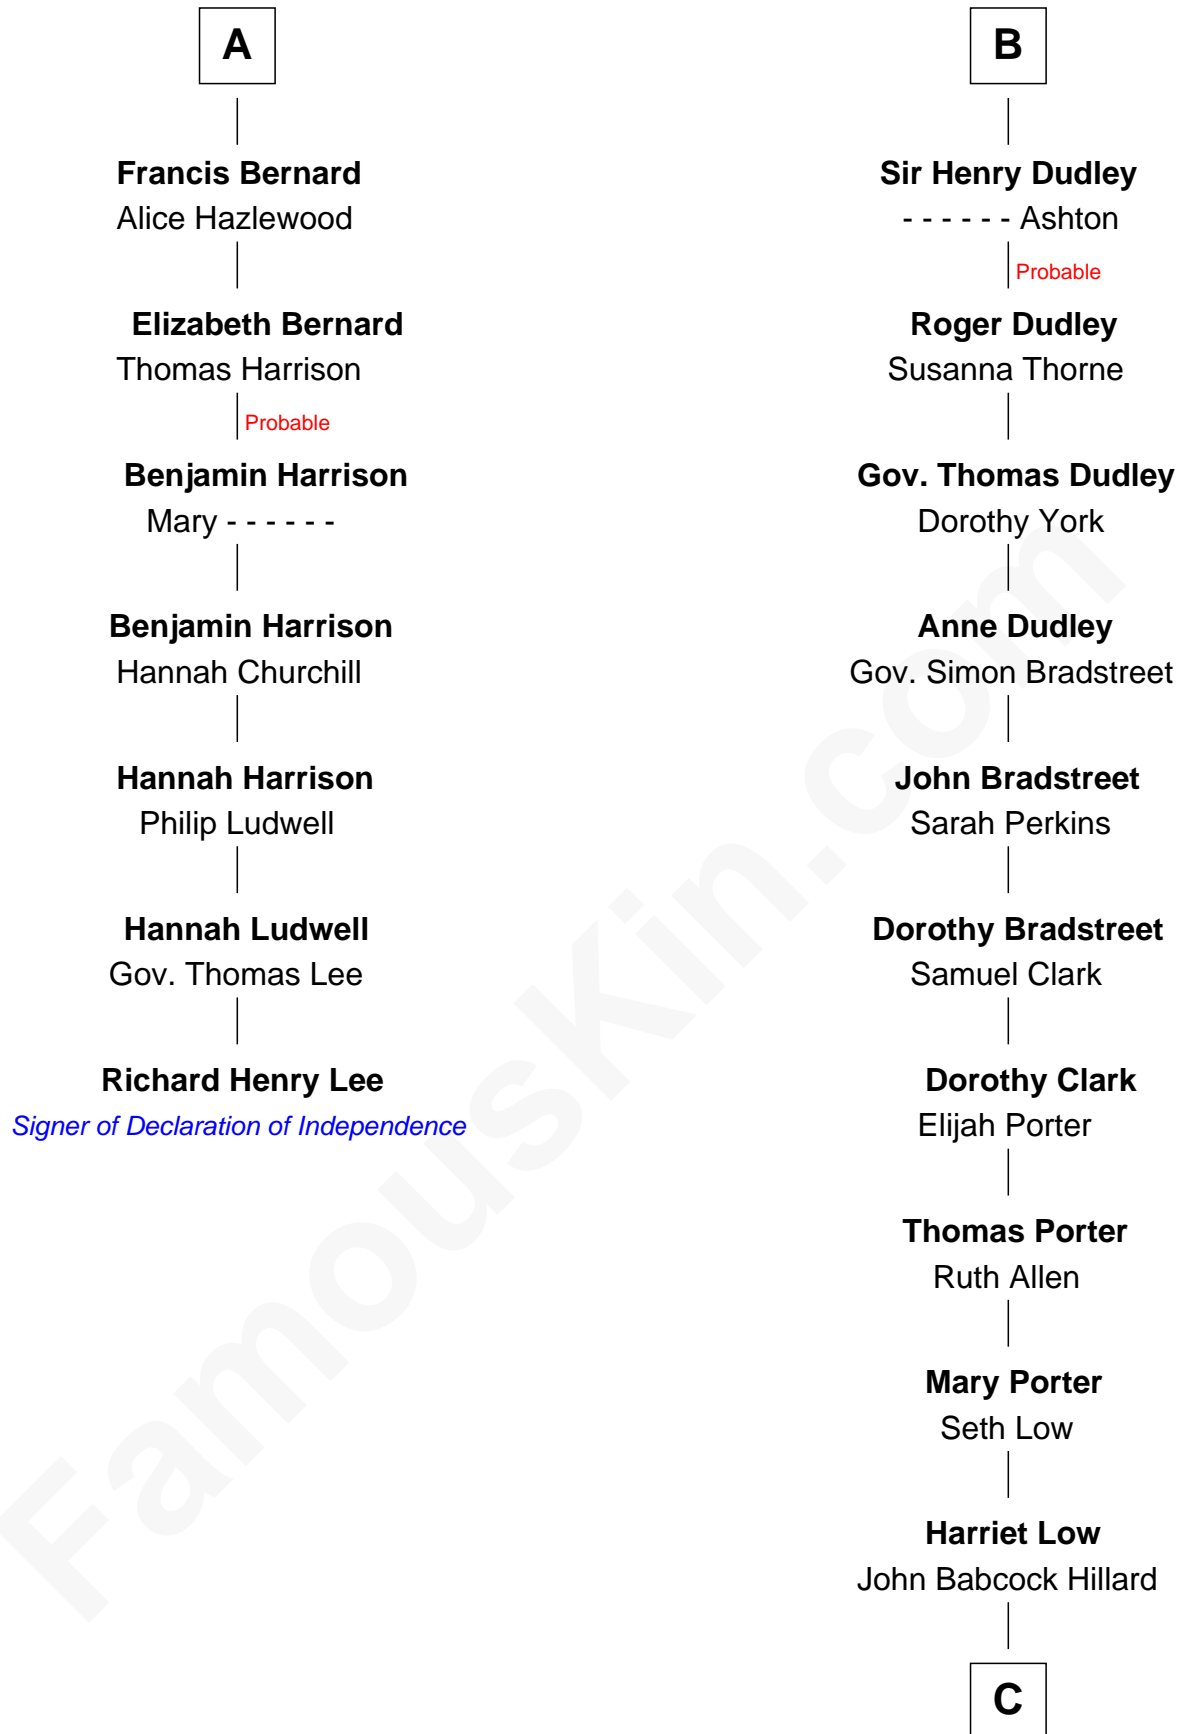

FamousKin.com

Relationship Chart of

Richard Henry Lee

Signer of the Declaration of Independence

13th cousin 7 times removed of

Bill Weld

68th Governor of Massachusetts

Margaret de Audley

Ralph de Stafford

C

Harriet Hillard

William Augustus White

Margaret Low White

Francis Minot Weld

David Weld

Mary Blake Nichols