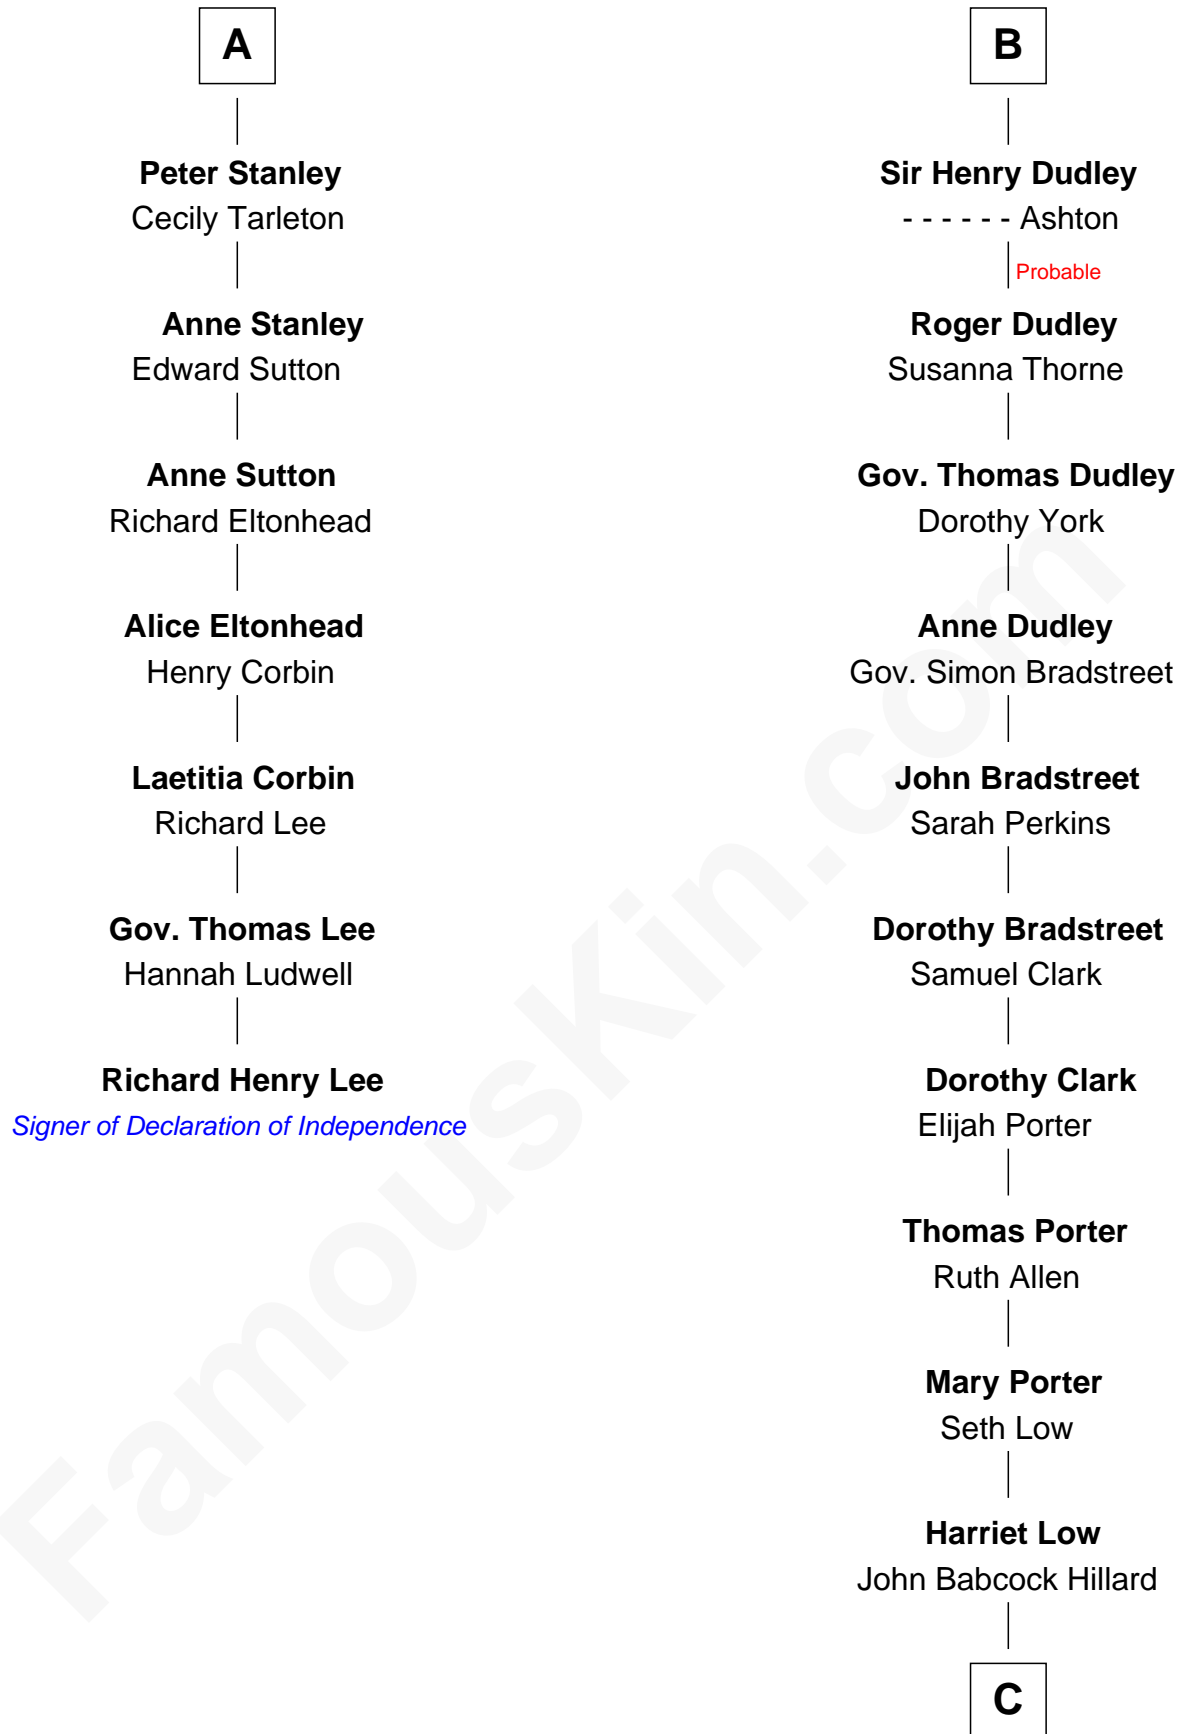

## Relationship Chart of

### Richard Henry Lee

*Signer of the Declaration of Independence*

13th cousin 7 times removed of

**Bill Weld**

*68th Governor of Massachusetts*

C

Harriet Hillard

William Augustus White

Margaret Low White

Francis Minot Weld

David Weld

Mary Blake Nichols

Bill Weld

*68th Governor of Massachusetts*