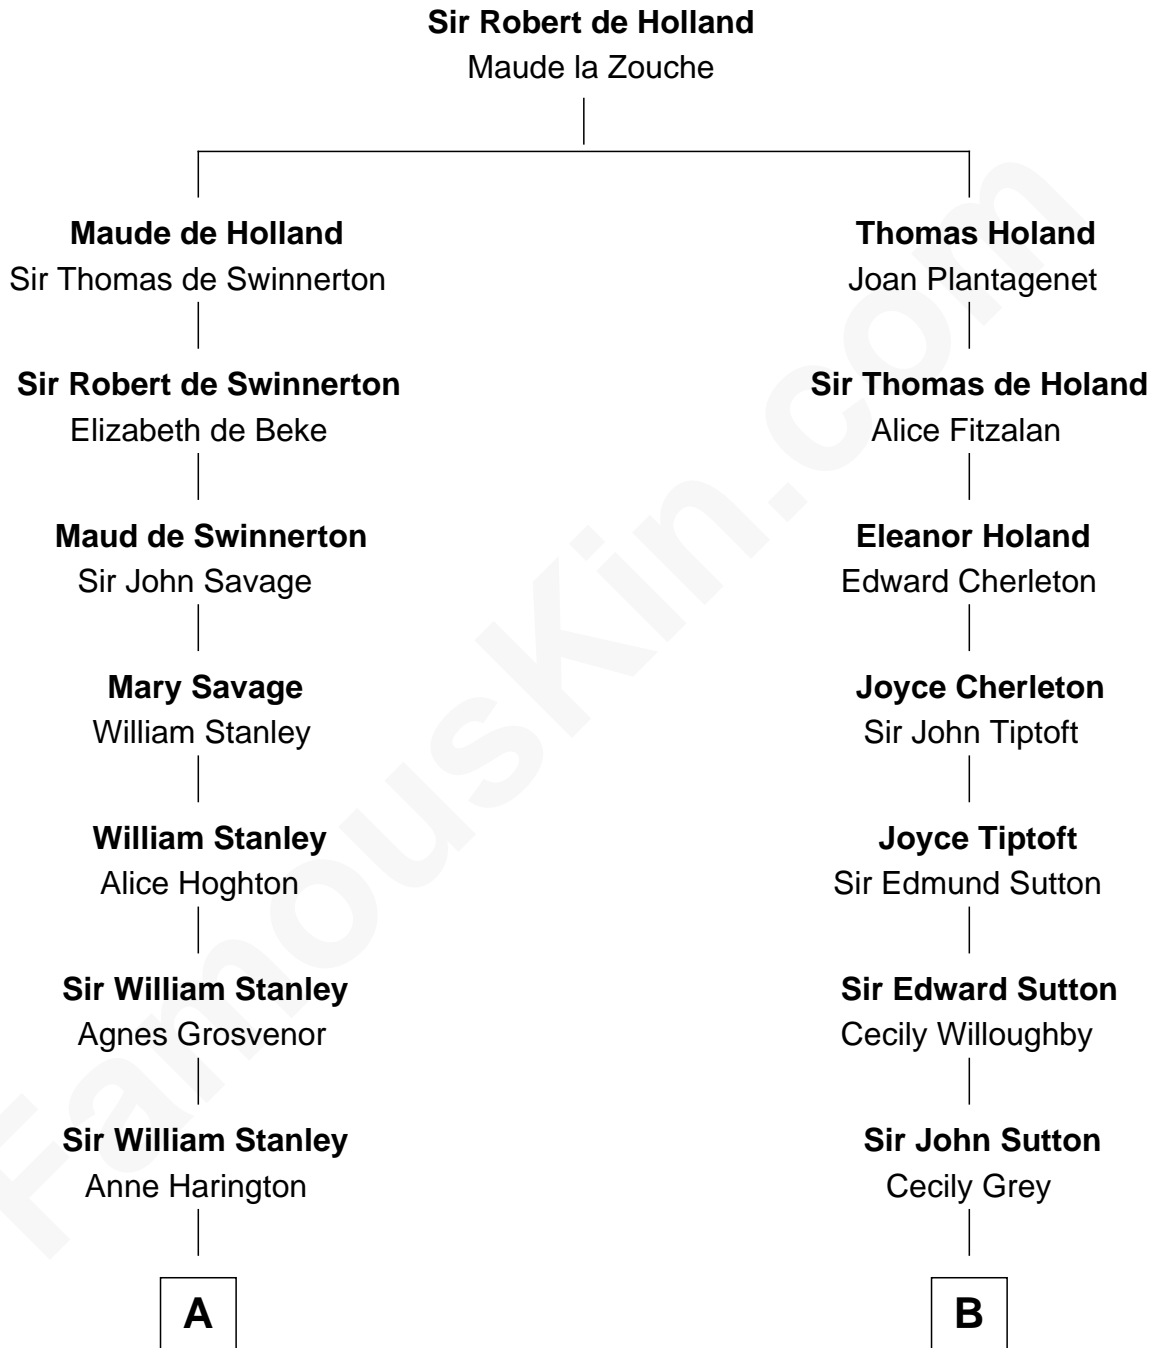

## Relationship Chart of

### Richard Henry Lee

*Signer of the Declaration of Independence*

13th cousin 7 times removed of

**Bill Weld**

*68th Governor of Massachusetts*

C

Harriet Hillard

William Augustus White