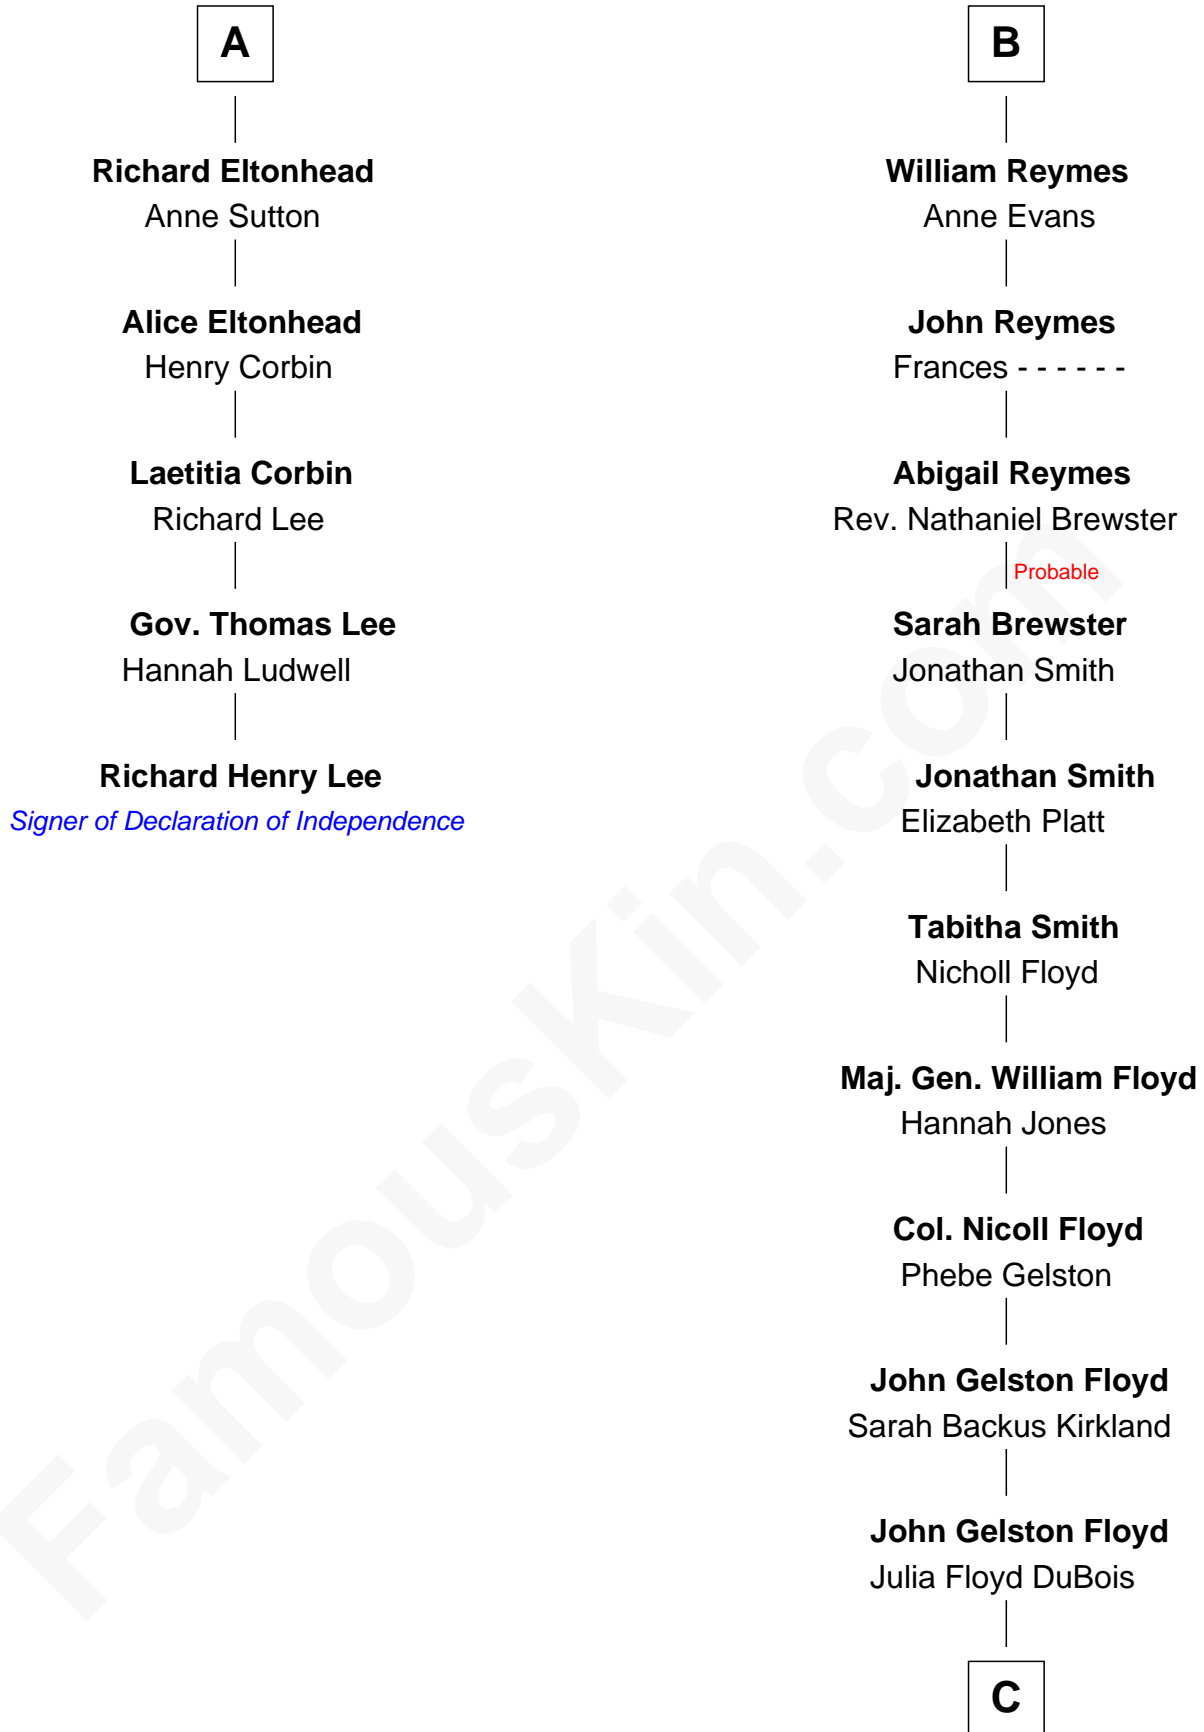

### Richard Henry Lee

*Signer of the Declaration of Independence*

**11th cousin 8 times removed of**

**William Eltonhead**

Anne Bowers

**A**

**Joan Fitzalan**

Sir William Beauchamp

**Joan Beauchamp**

James Butler

**Sir Thomas Butler**

Anne Hankeford

**Margaret Butler**

Sir William Boleyn

**Sir Edward Boleyn**

Anne Tempest

**Elizabeth Boleyn**

Thomas Payne

**Mary Payne**

William Reymes

**B**

**C**

—  
**Cornelia DuBois Floyd**  
John Treadwell Nichols

—  
**Mary Blake Nichols**  
David Weld

—  
**Bill Weld**  
*68th Governor of Massachusetts*

FamousKin.com