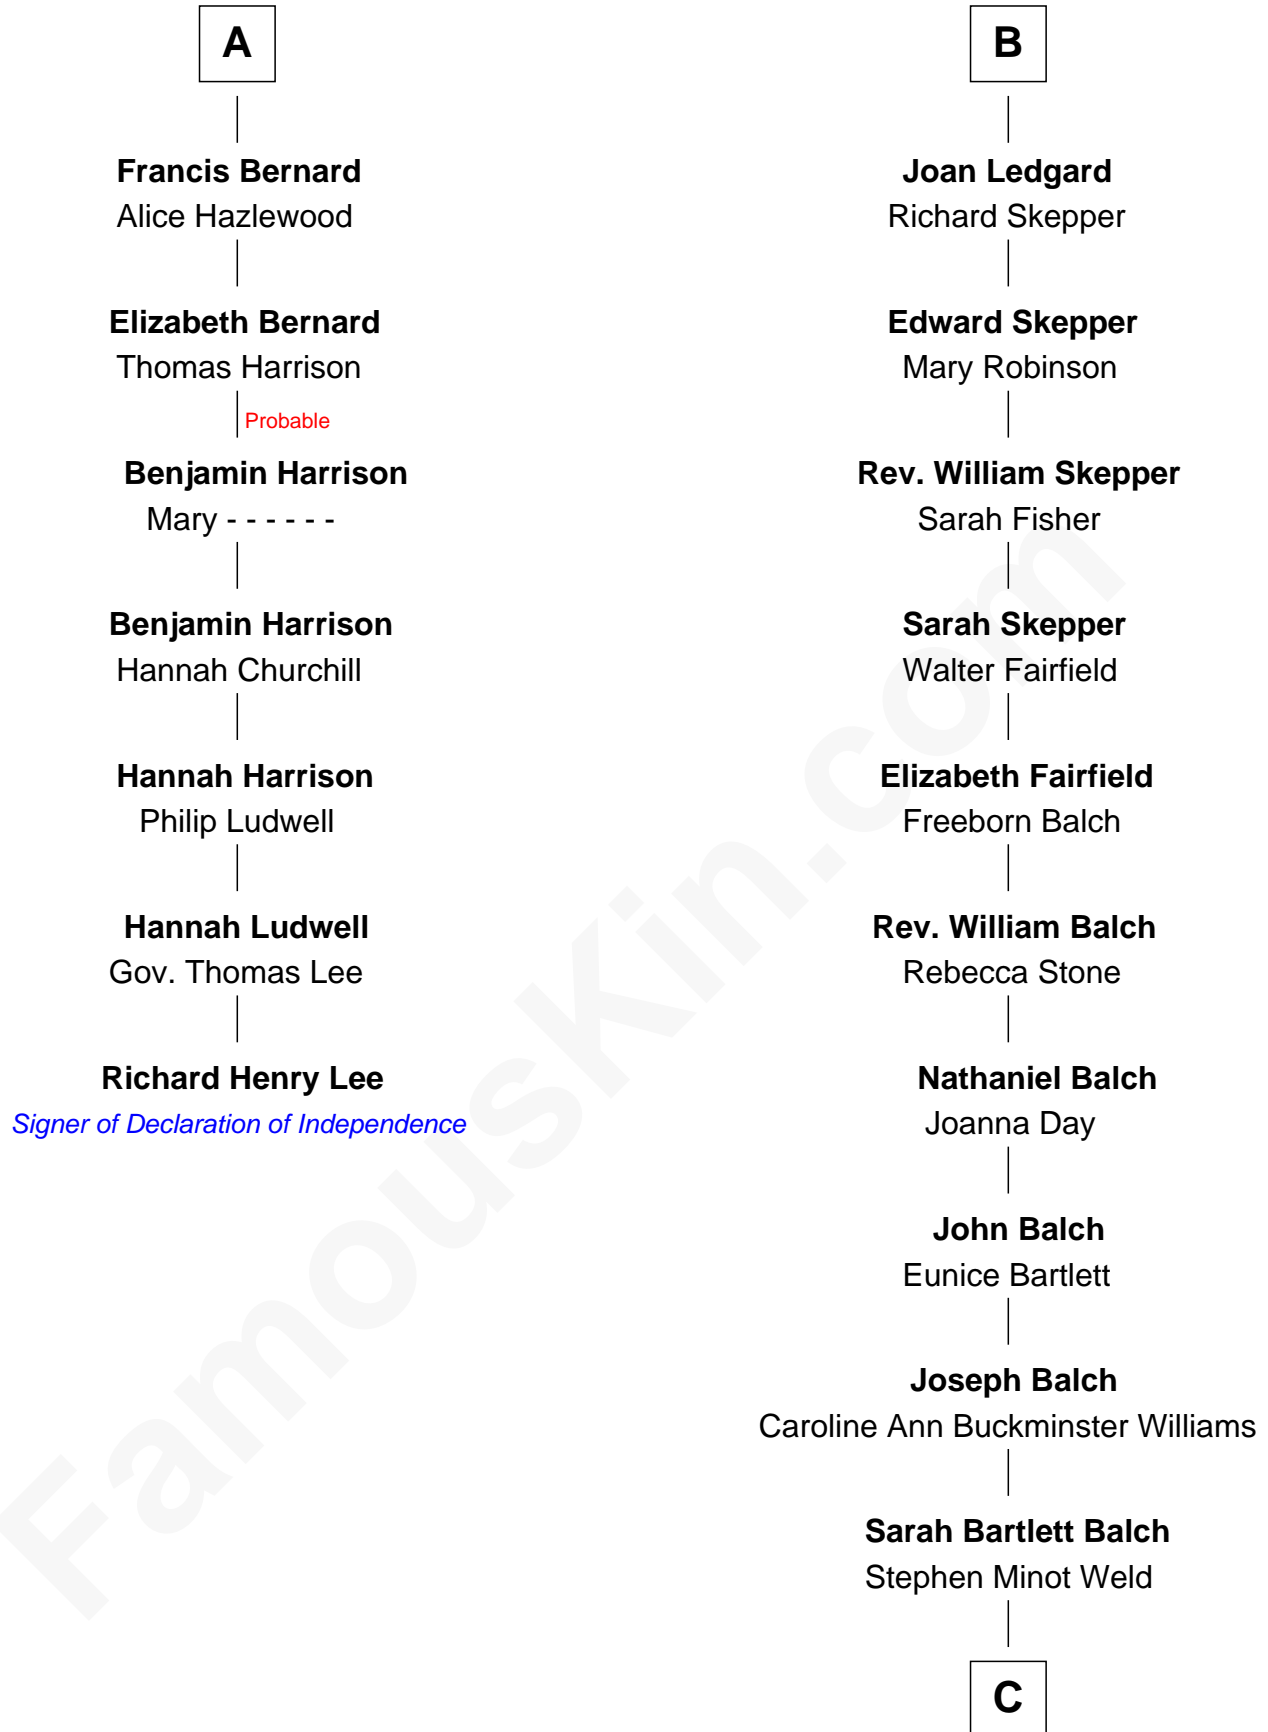

FamousKin.com

Relationship Chart of

Richard Henry Lee

Signer of the Declaration of Independence

13th cousin 7 times removed of

Tuesday Weld

TV and Movie Actress

Sir Ralph de Neville

Alice de Audley

C

Stephen Minot Weld

Eloise Rodman

Edward Motley Weld

Sarah Lothrop King

Lothrop Motley Weld

Yosene Balfour Ker