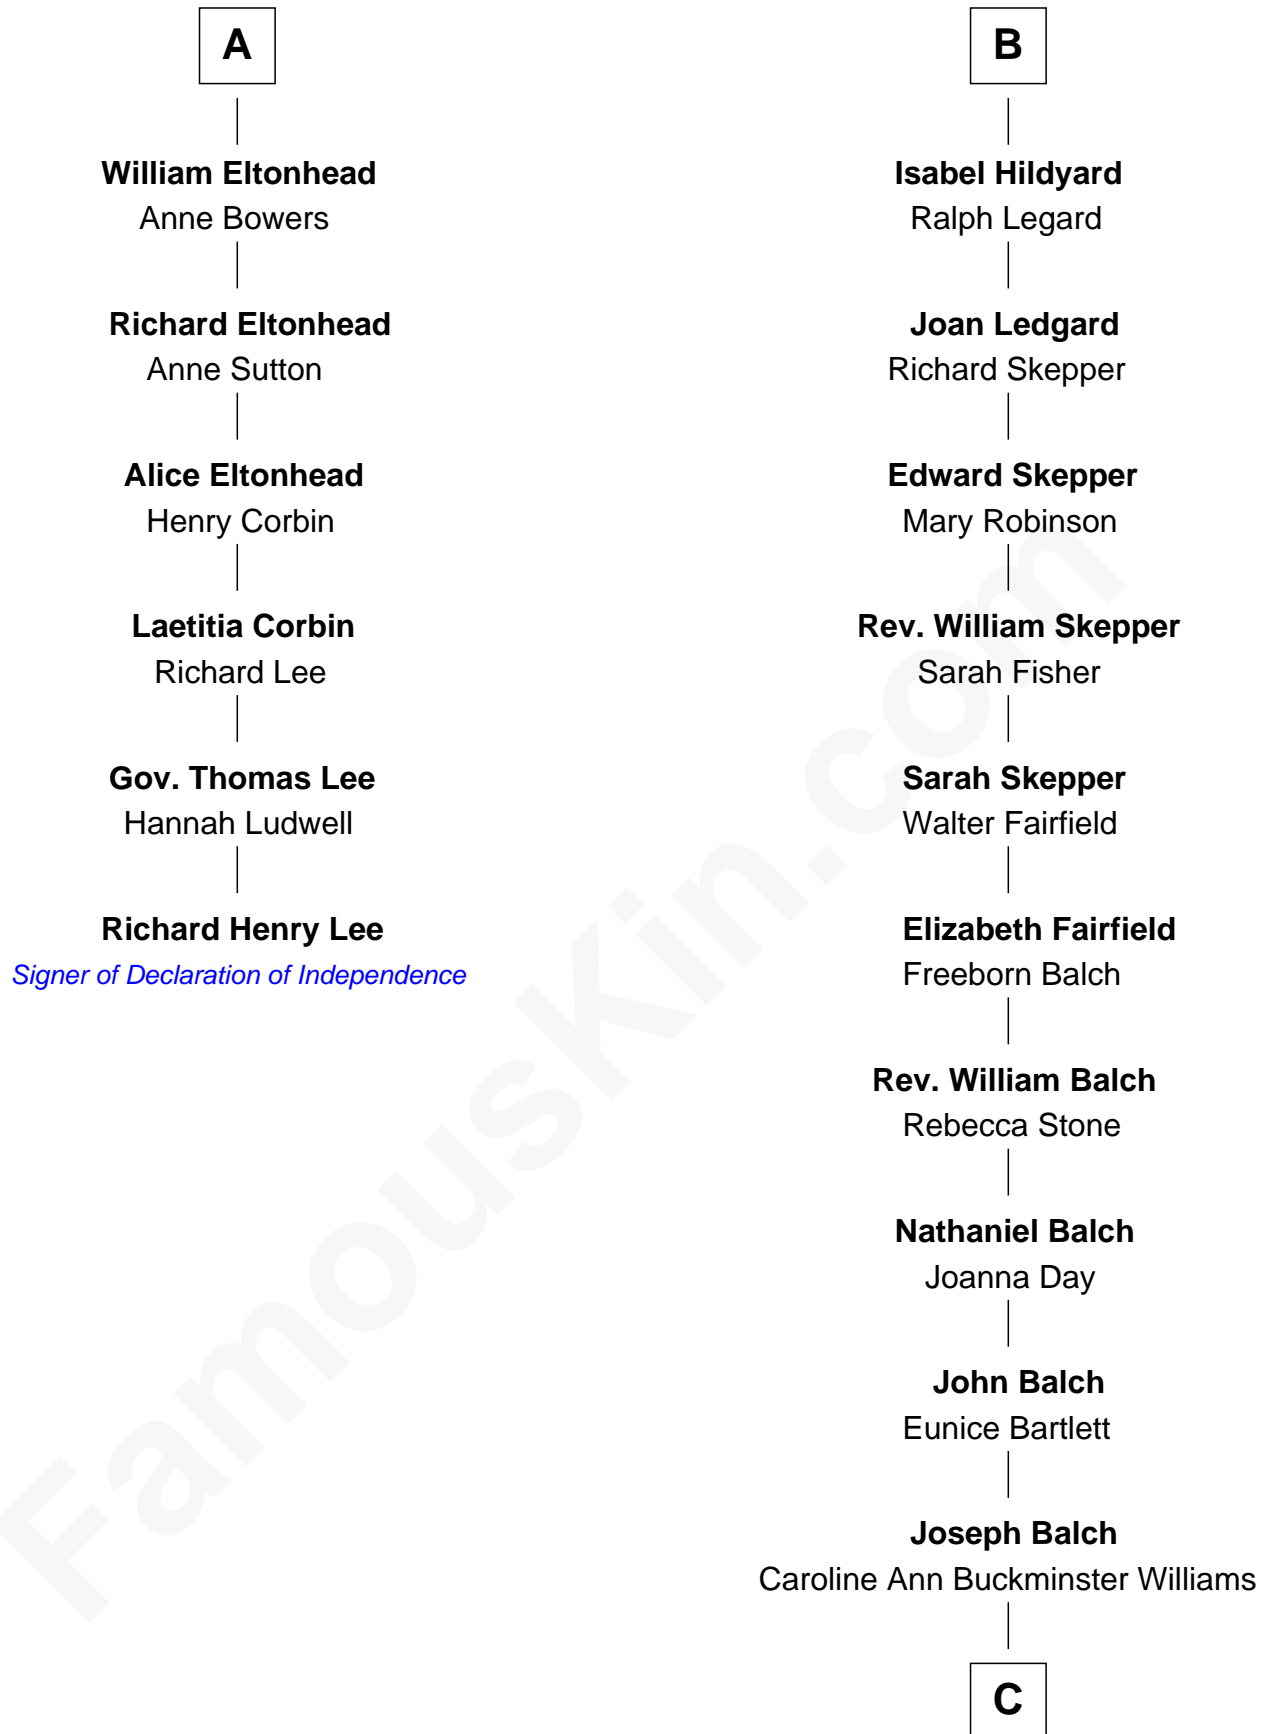

FamousKin.com

Relationship Chart of

Richard Henry Lee

Signer of the Declaration of Independence

12th cousin 9 times removed of

Tuesday Weld

TV and Movie Actress

C

—
Sarah Bartlett Balch

Stephen Minot Weld

—
Stephen Minot Weld

Eloise Rodman

—
Edward Motley Weld

Sarah Lothrop King

—
Lothrop Motley Weld

Yosene Balfour Ker