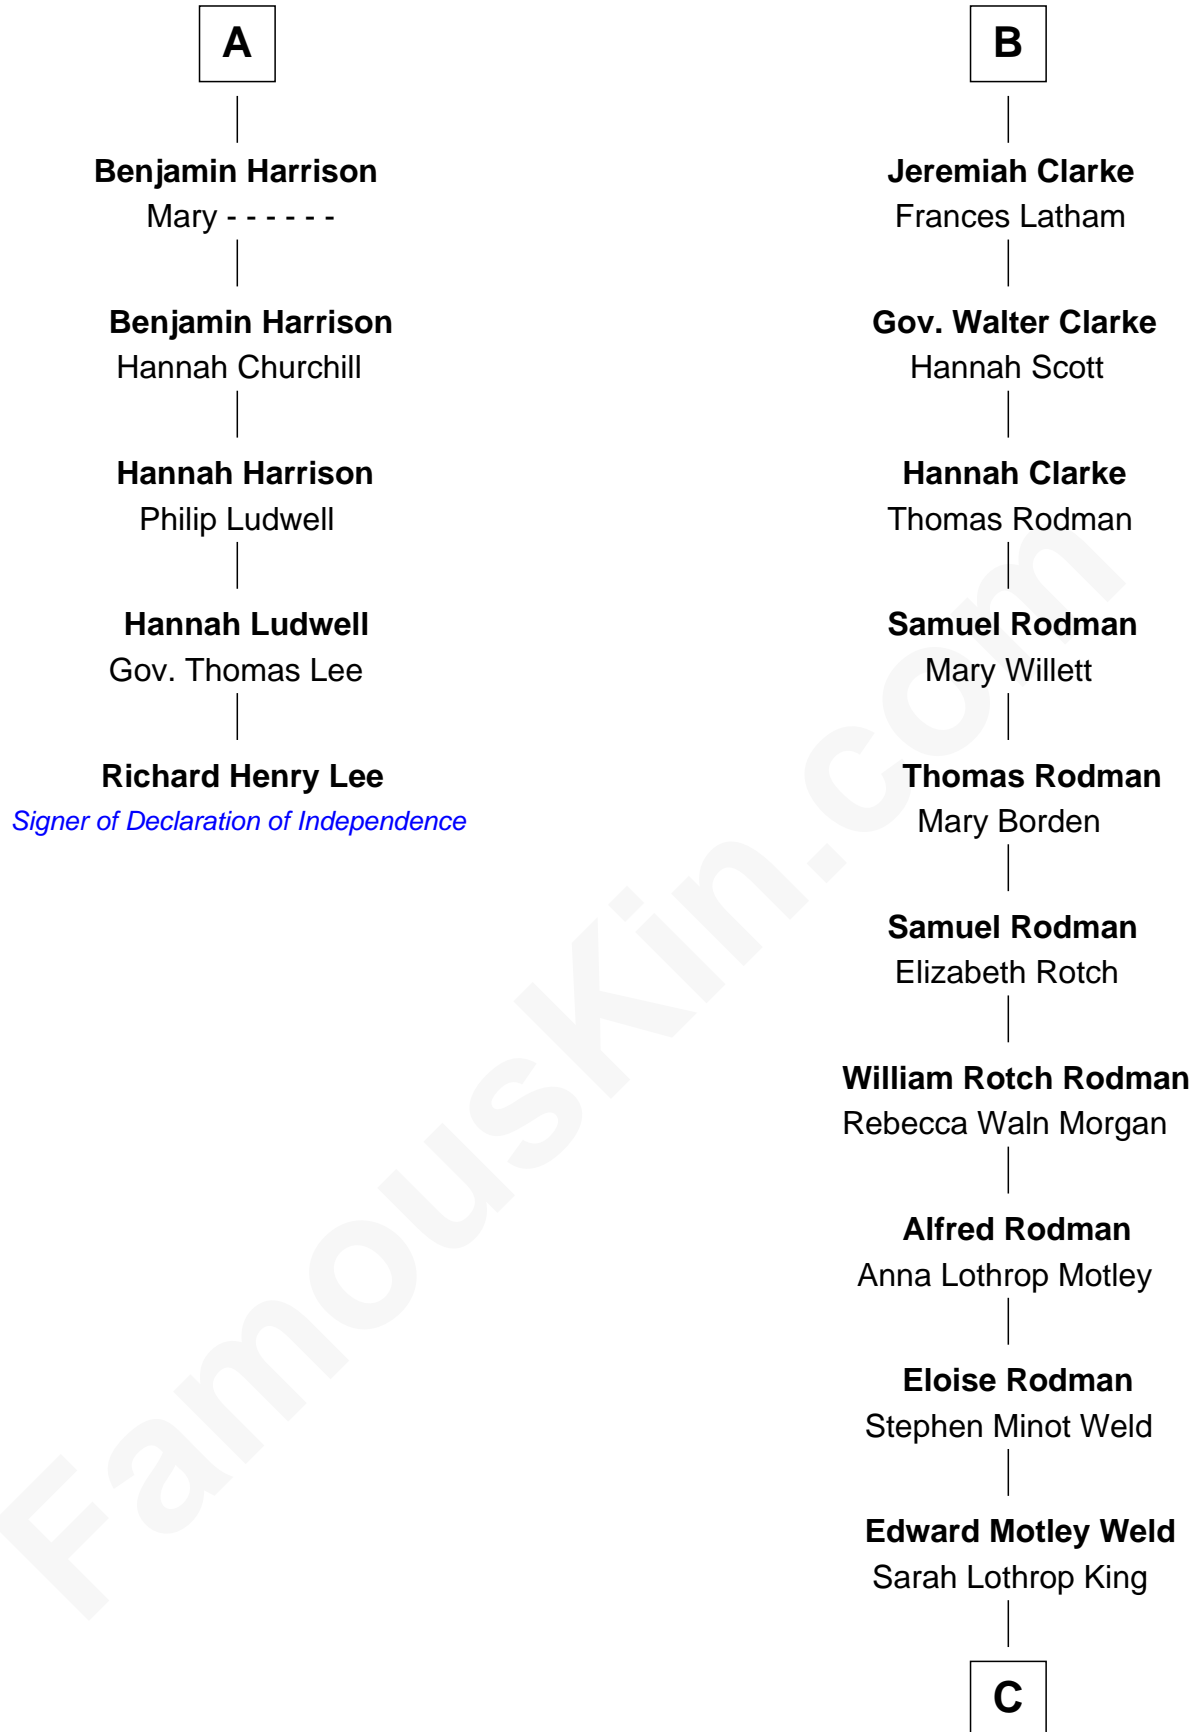

FamousKin.com

Relationship Chart of

Richard Henry Lee

Signer of the Declaration of Independence

11th cousin 7 times removed of

Tuesday Weld

TV and Movie Actress

Stephen le Scrope

Margery de Welles

John le Scrope
Elizabeth Chaworth

Elizabeth le Scrope
Sir Henry le Scrope

Margaret Scrope
John Bernard

John Bernard
Margaret Daundelyn

John Bernard
Cecily Muscote

Francis Bernard
Alice Hazlewood

Elizabeth Bernard
Thomas Harrison

Probable

A

Maude le Scrope
Sir Baldwin Freville

Elizabeth Freville
Sir Thomas Ferrers

Sir Henry Ferrers
Margaret Heckstall

Elizabeth Ferrers
James Clerke

George Clerke
Elizabeth Wilsford

James Clerke
Mary Saxby

William Clerke
Mary Weston

B

C

Lothrop Motley Weld

Yosene Balfour Ker

Tuesday Weld

TV and Movie Actress