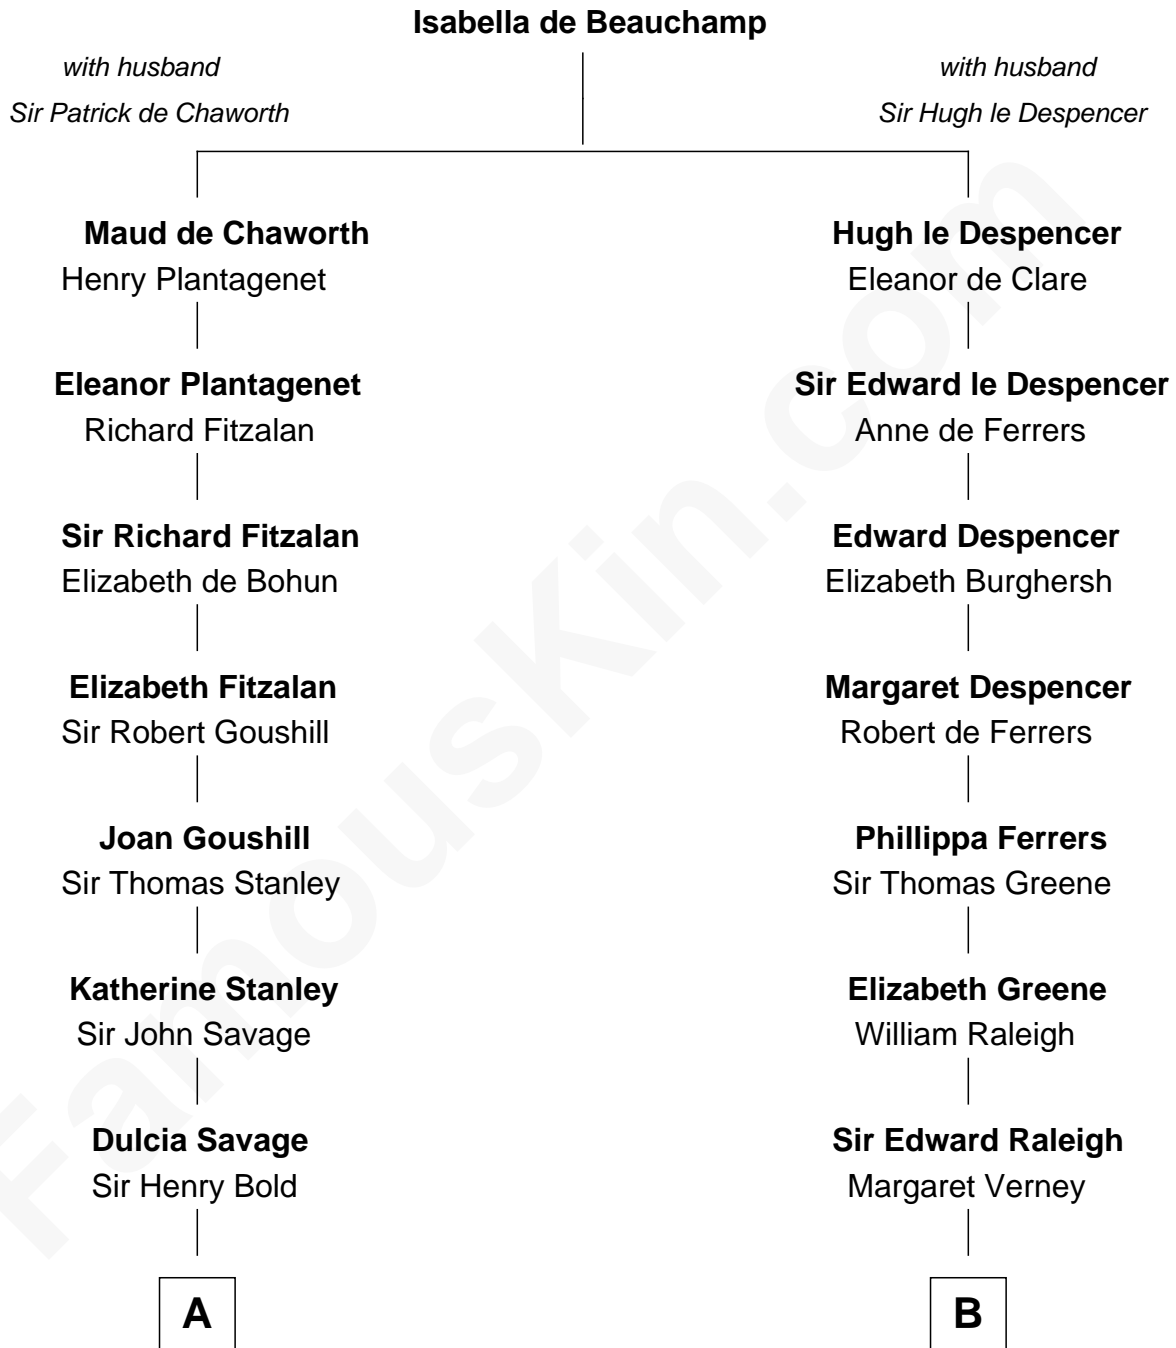

FamousKin.com

Relationship Chart of

Richard Henry Lee

Signer of the Declaration of Independence

14th cousin 4 times removed of

Melvil Dewey

Inventor of the Dewey Decimal System

C

Joel Dewey

Eliza Green

Melvil Dewey

Dewey Decimal System

FamousKin.com