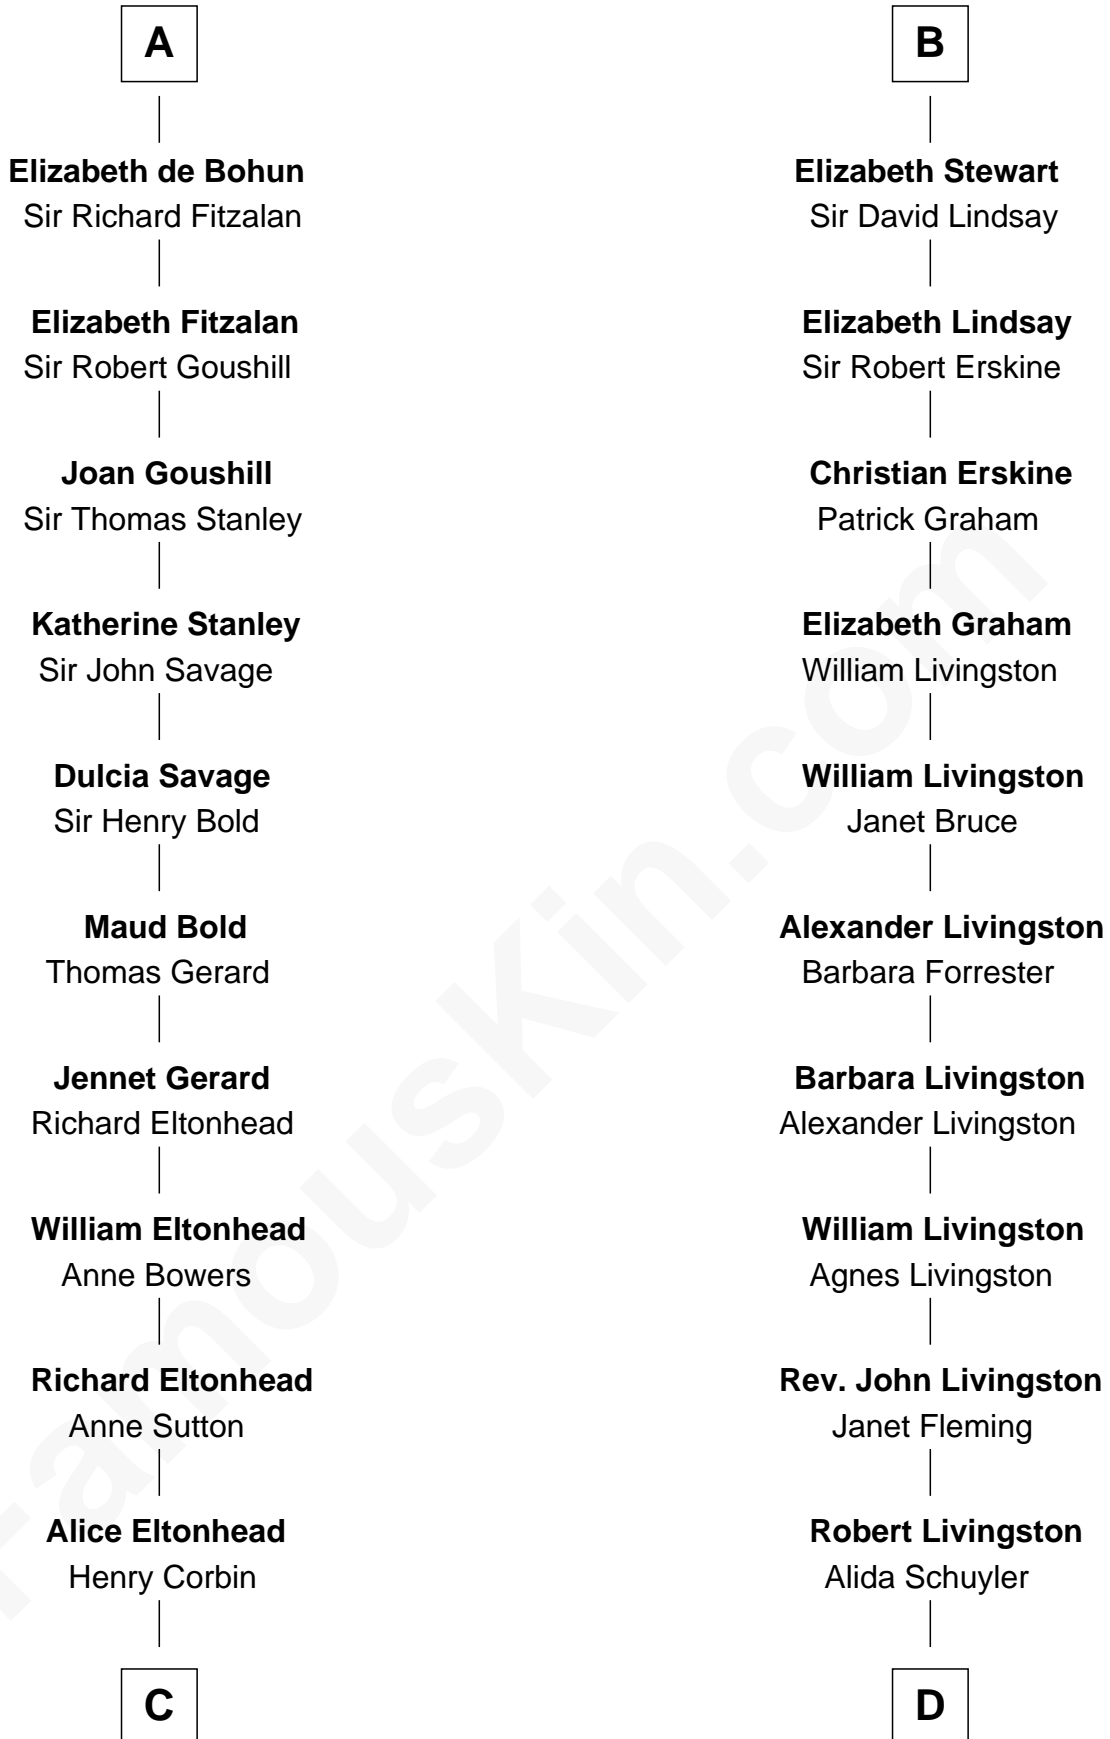

FamousKin.com

Relationship Chart of

Richard Henry Lee

Signer of the Declaration of Independence

18th cousin 1 time removed of

Philip Livingston

Signer of the Declaration of Independence

Henry of Huntingdon

Robert I, King of Scotland

Isabella of Mar

Marjorie Bruce

Walter Stewart

Robert II, King of Scotland

Euphemia of Ross

B

C