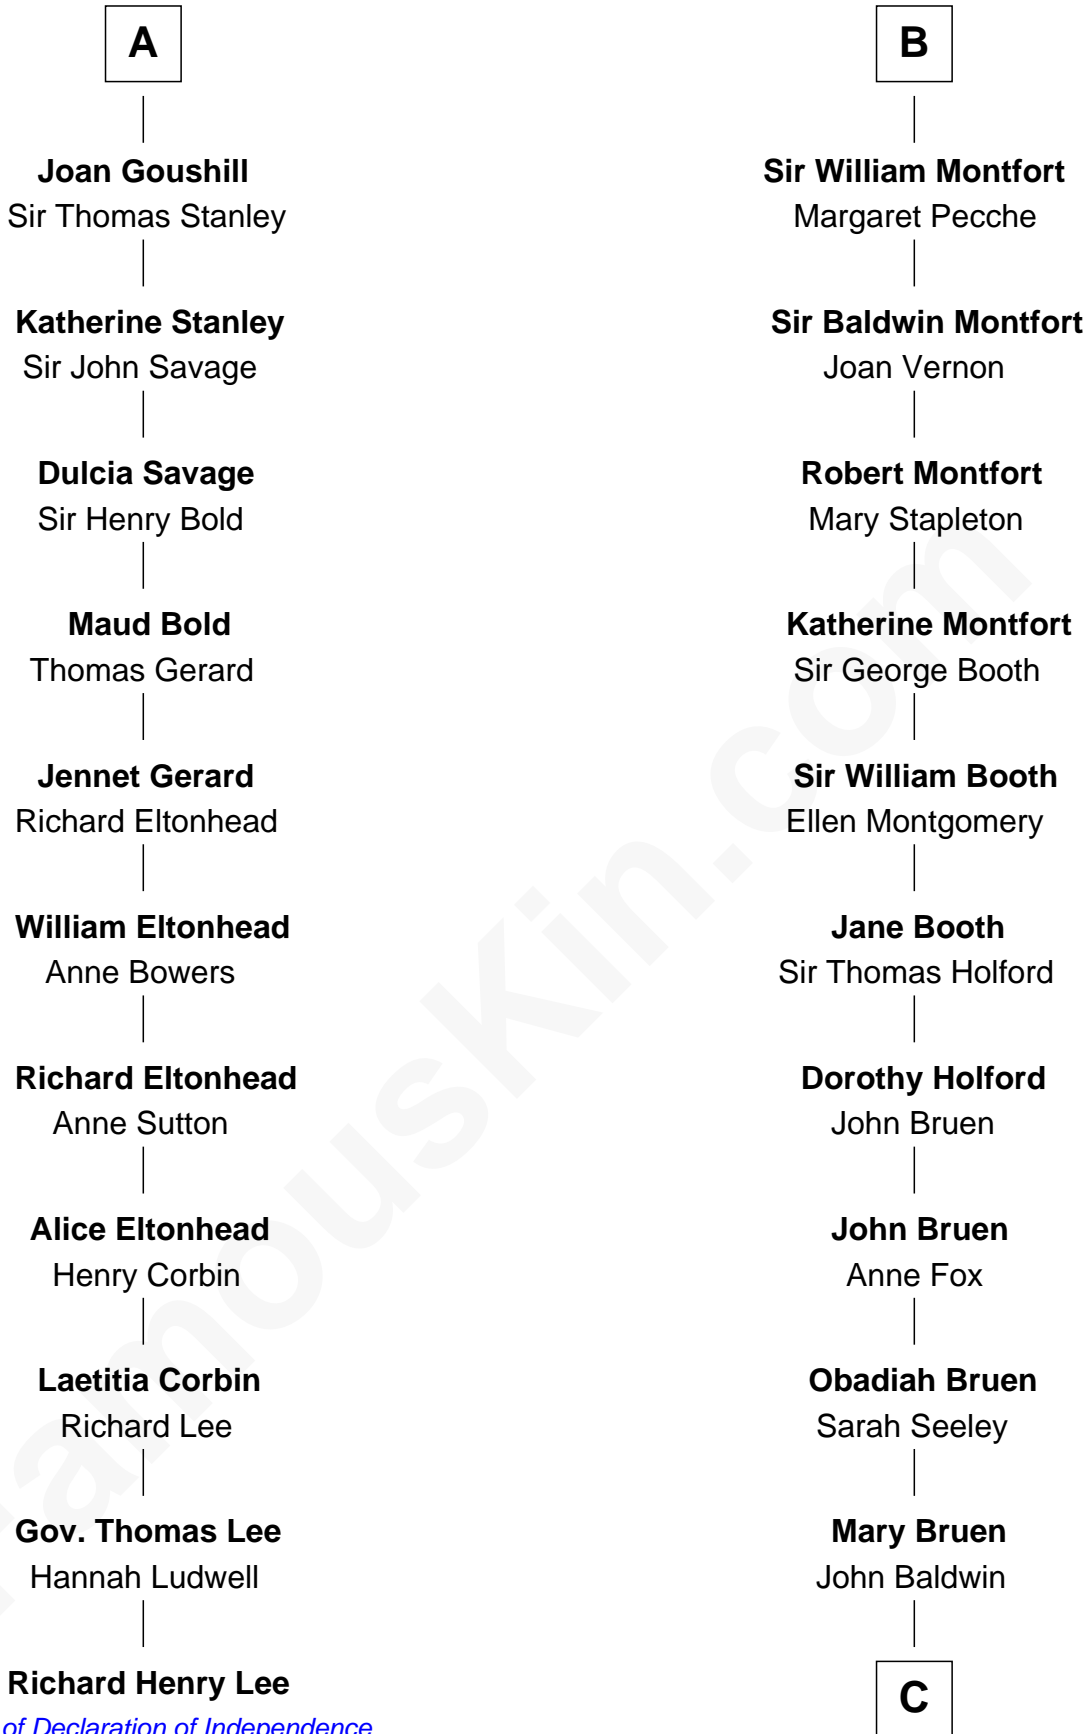

FamousKin.com

Relationship Chart of

Richard Henry Lee

Signer of the Declaration of Independence

17th cousin 3 times removed of

Abraham Baldwin

Signer of the U.S. Constitution

C

Abigail Baldwin
Samuel Baldwin

Timothy Baldwin
Bathsheba Stone

Michael Baldwin
Lucy Dudley

Abraham Baldwin
Signer of the U.S. Constitution