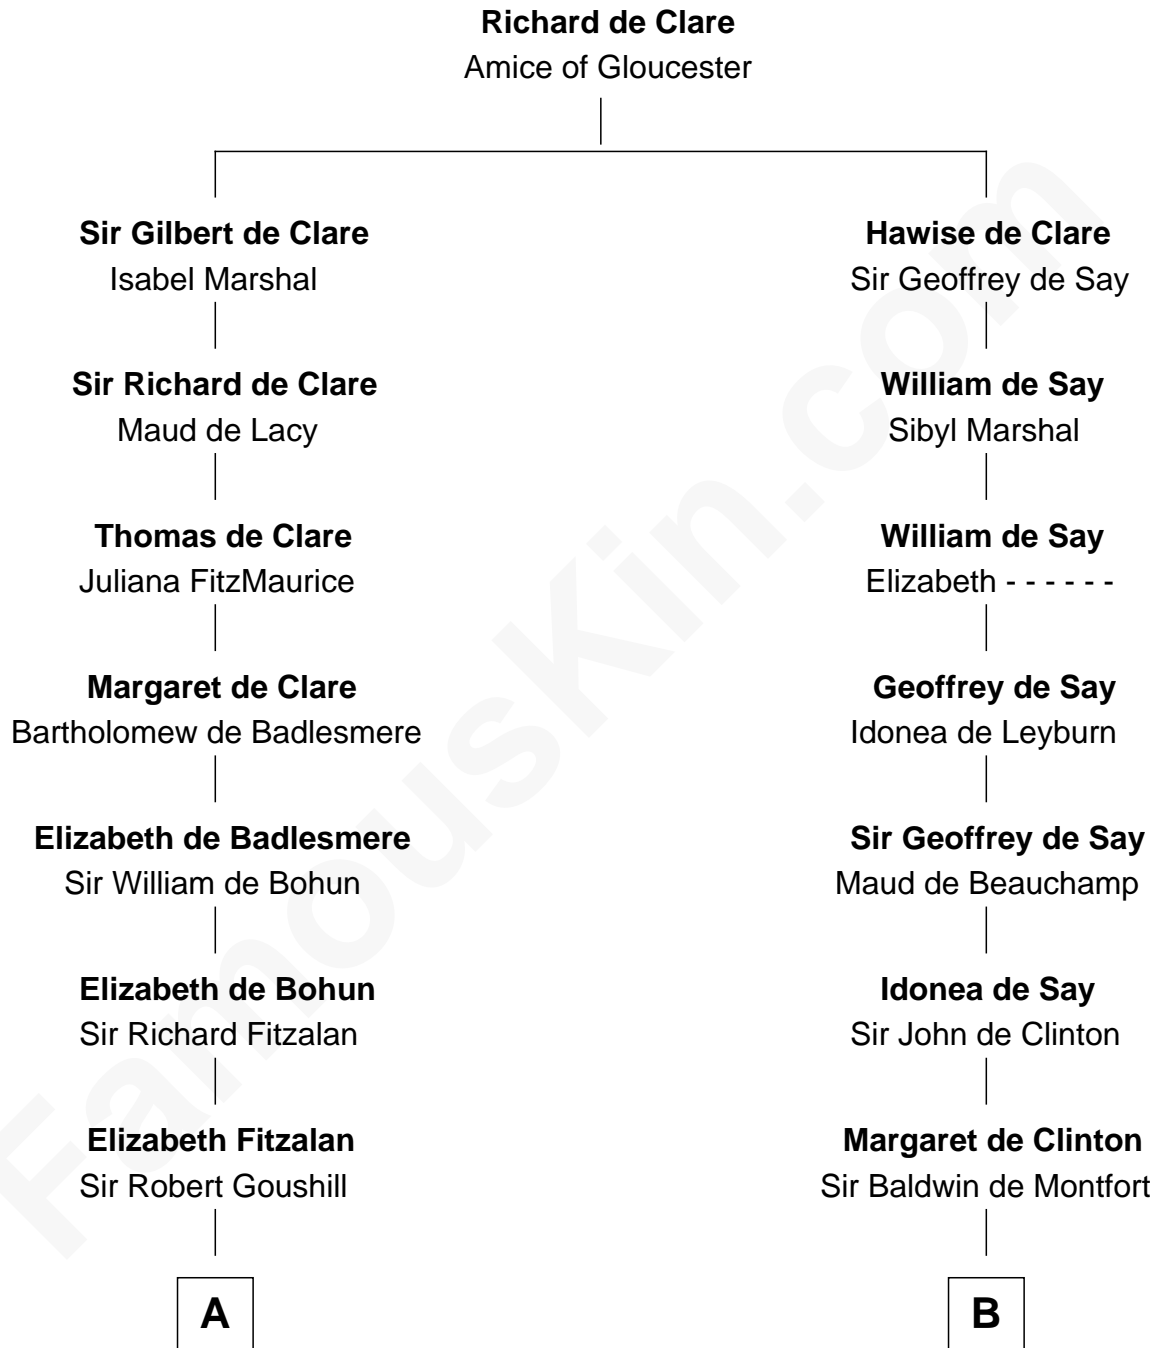

FamousKin.com

Relationship Chart of

Richard Henry Lee

Signer of the Declaration of Independence

17th cousin 3 times removed of

Abraham Baldwin

Signer of the U.S. Constitution

C

Abigail Baldwin
Samuel Baldwin

Timothy Baldwin
Bathsheba Stone

Michael Baldwin
Lucy Dudley

Abraham Baldwin
Signer of the U.S. Constitution