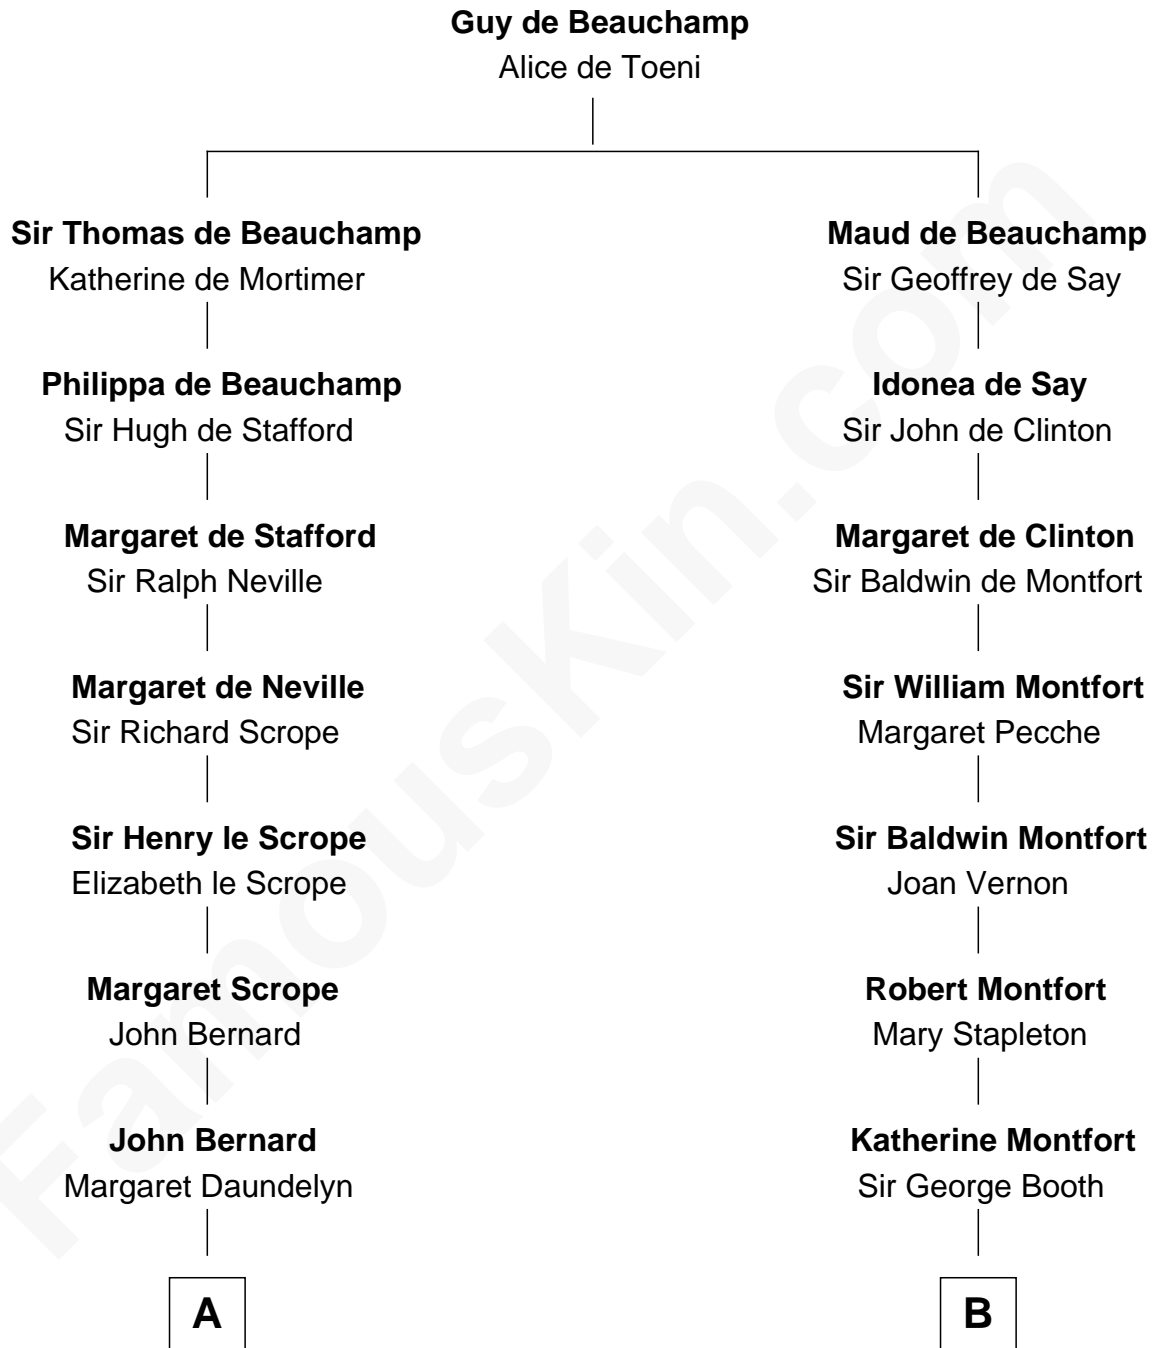

## Relationship Chart of

### Richard Henry Lee

*Signer of the Declaration of Independence*

14th cousin 2 times removed of

### Abraham Baldwin

*Signer of the U.S. Constitution*

**A**

**John Bernard**  
Cecily Muscote

**Francis Bernard**  
Alice Hazlewood

**Elizabeth Bernard**  
Thomas Harrison

Probable

**Benjamin Harrison**  
Mary - - - - -