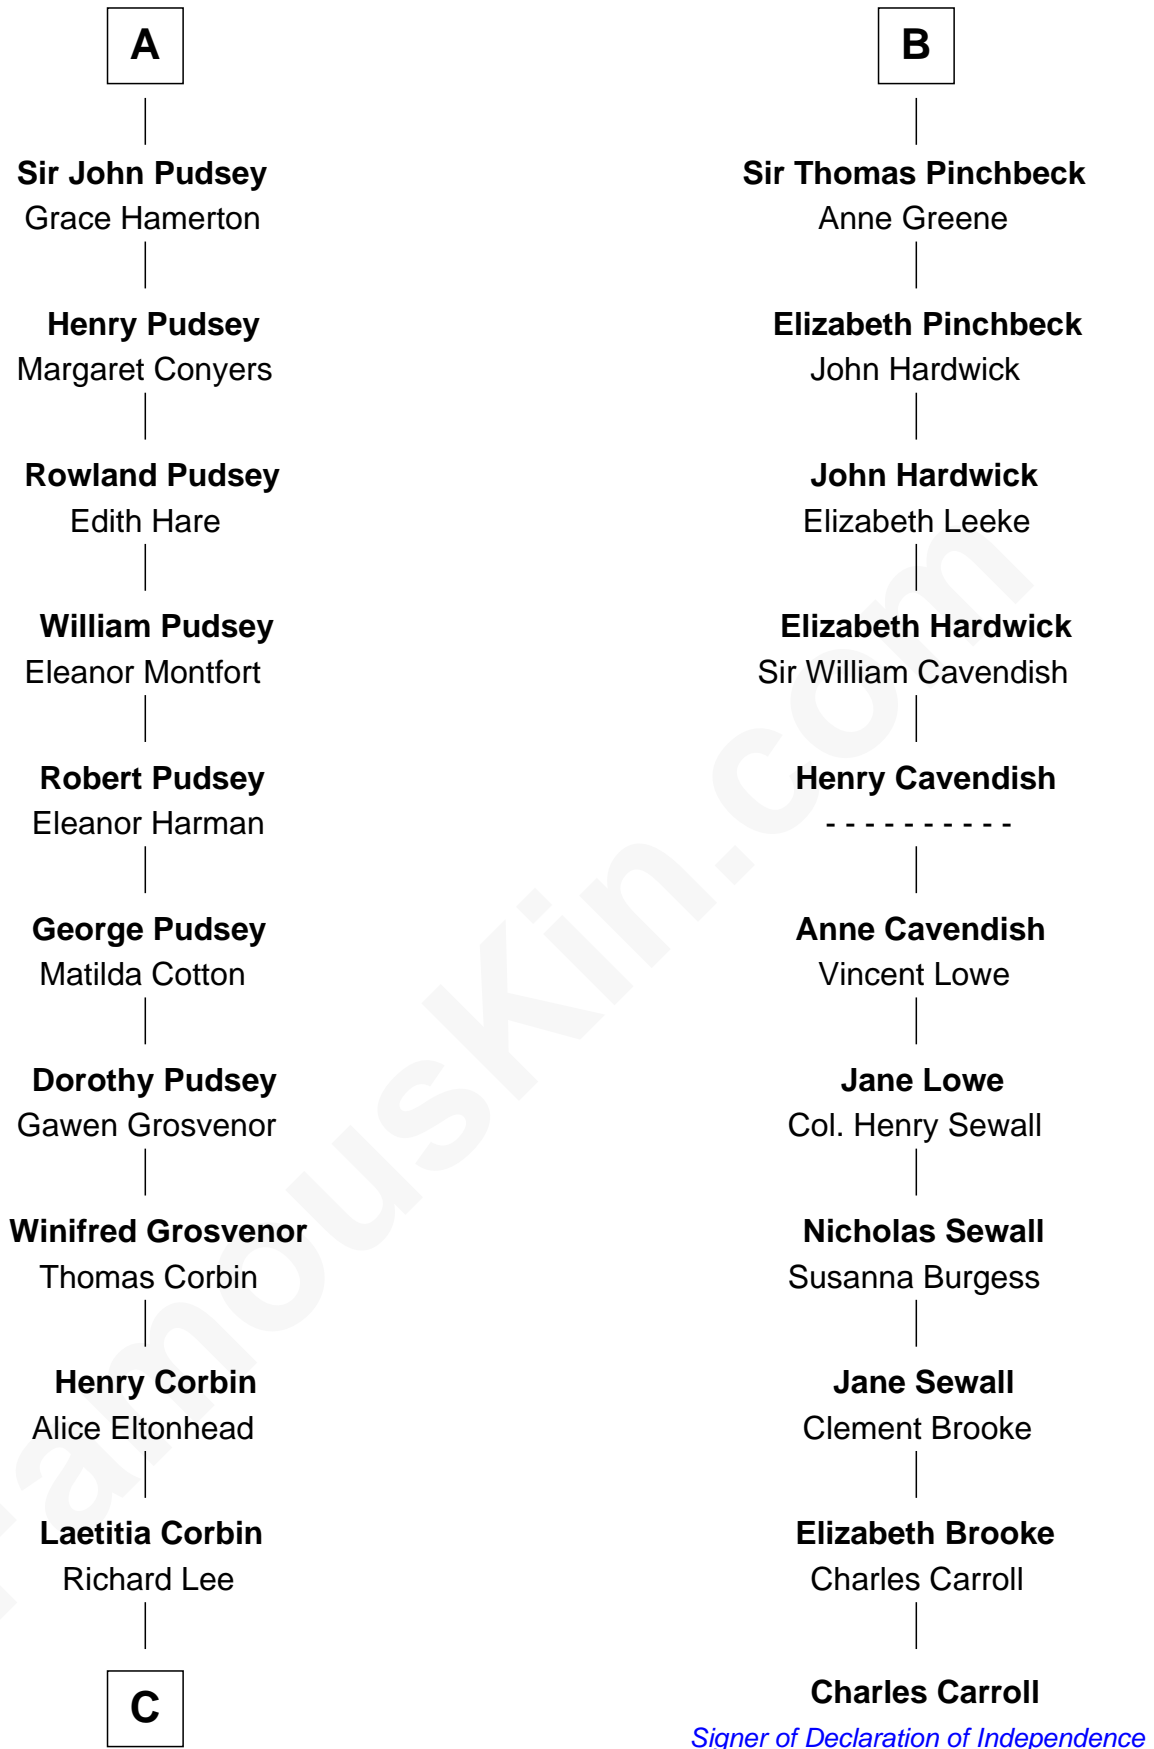

FamousKin.com

Relationship Chart of

Richard Henry Lee

Signer of the Declaration of Independence

17th cousin 1 time removed of

Charles Carroll

Signer of the Declaration of Independence

C

Gov. Thomas Lee

Hannah Ludwell

Richard Henry Lee

Signer of Declaration of Independence

FamousKin.com