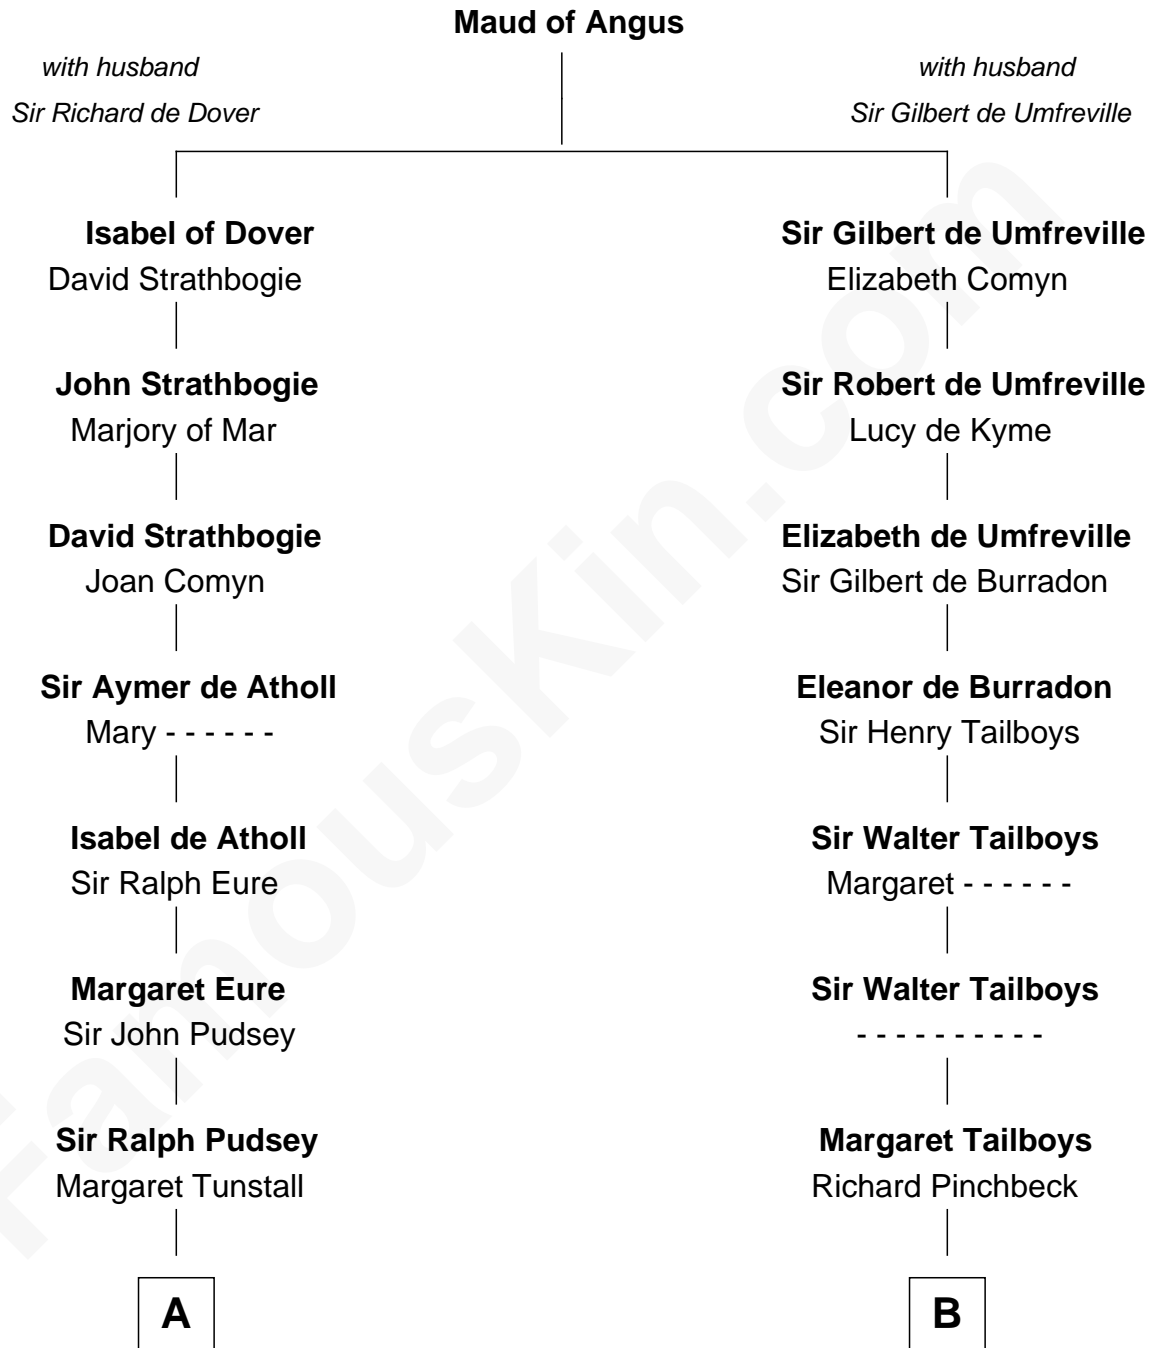

FamousKin.com

Relationship Chart of

Richard Henry Lee

Signer of the Declaration of Independence

17th cousin 1 time removed of

Charles Carroll

Signer of the Declaration of Independence

C

Gov. Thomas Lee

Hannah Ludwell

Richard Henry Lee

Signer of Declaration of Independence

FamousKin.com