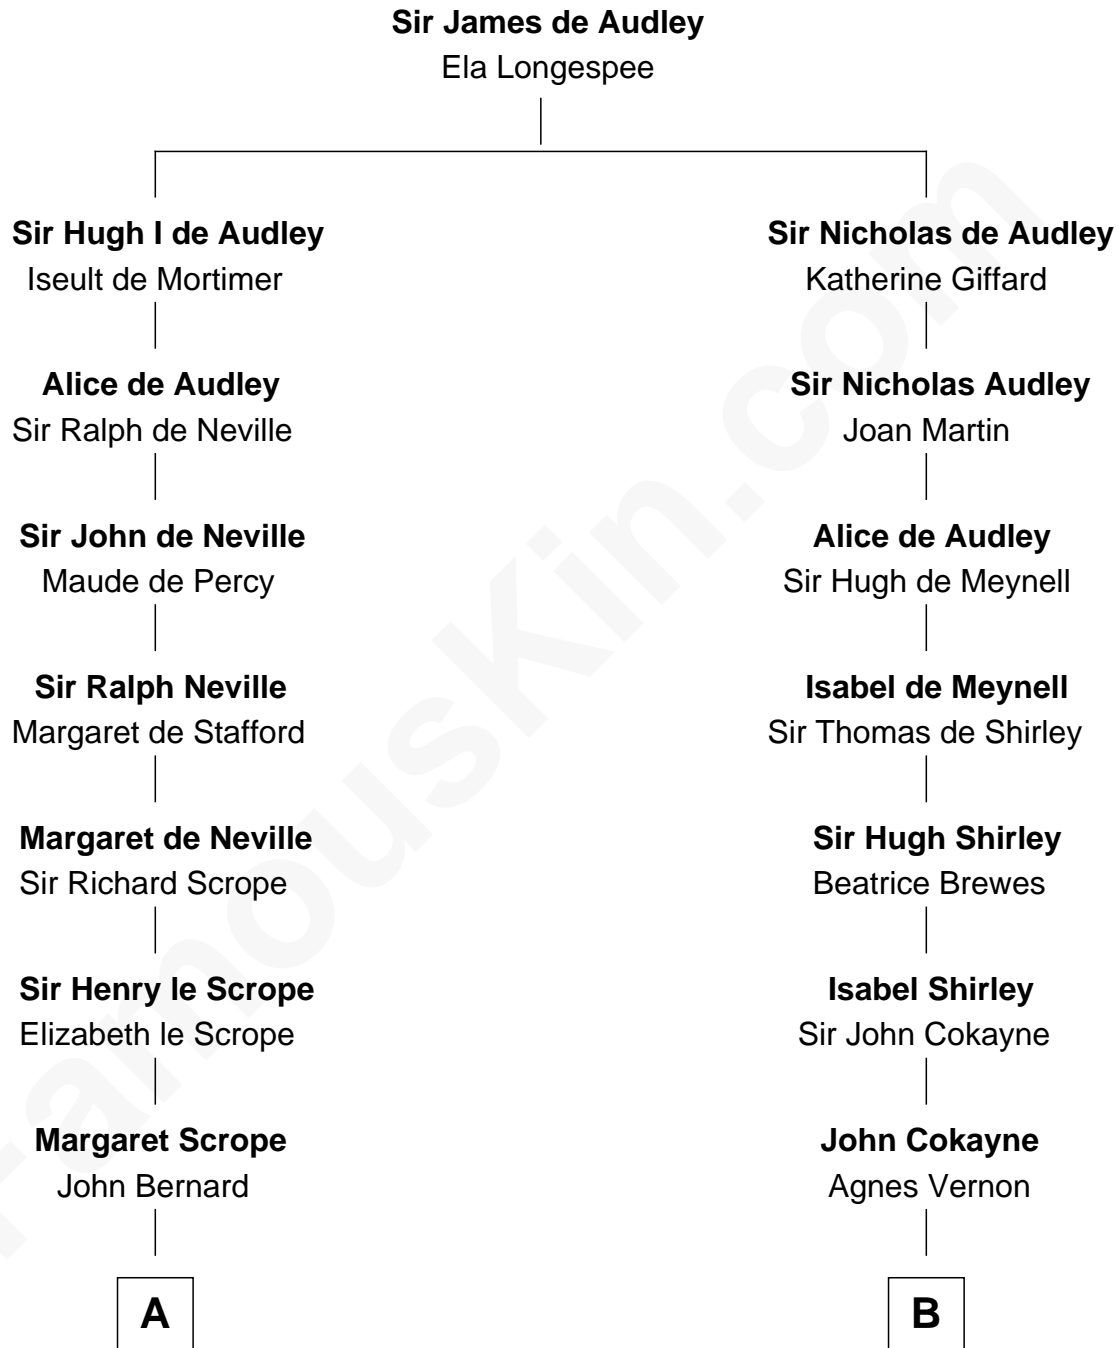

FamousKin.com

Relationship Chart of

Richard Henry Lee

Signer of the Declaration of Independence

15th cousin 2 times removed of

Charles Carroll

Signer of the Declaration of Independence

A

John Bernard
Margaret Daundelyn

John Bernard
Cecily Muscote

Francis Bernard
Alice Hazlewood

Elizabeth Bernard
Thomas Harrison

Probable

Benjamin Harrison
Mary - - - - -

Benjamin Harrison
Hannah Churchill

Hannah Harrison
Philip Ludwell