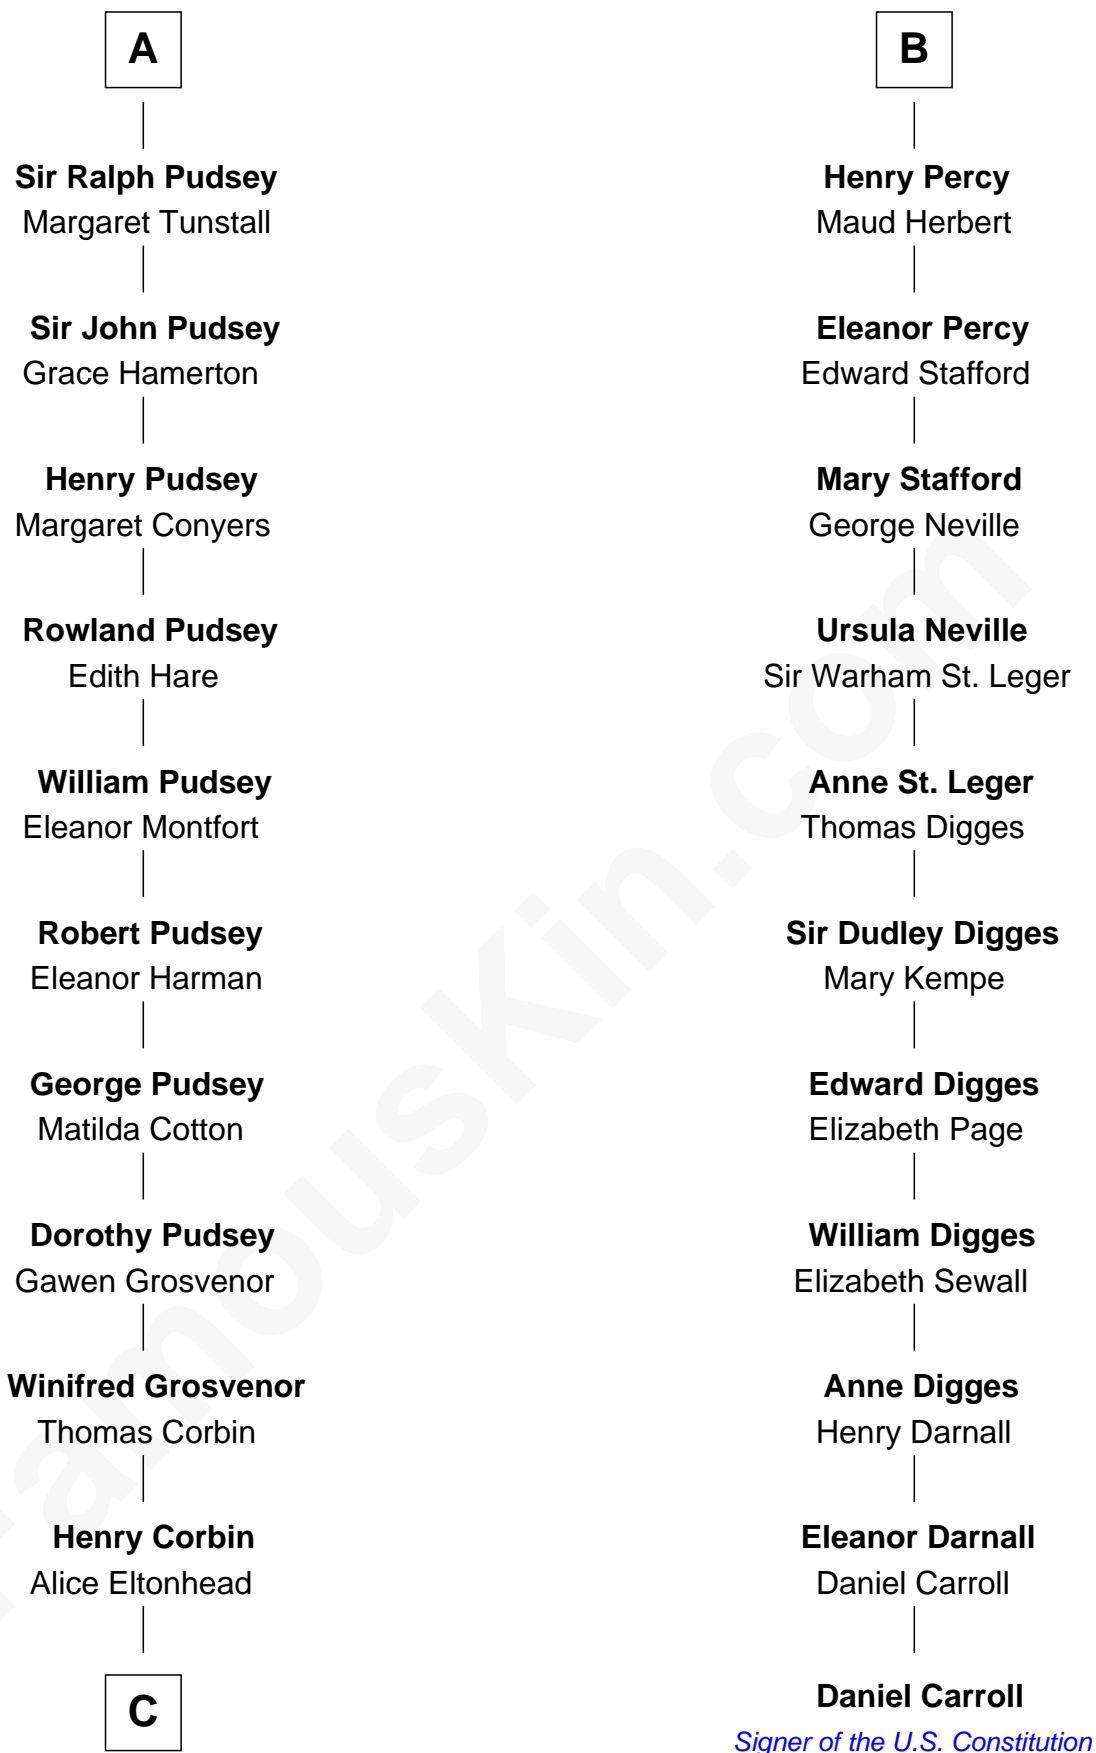

FamousKin.com

Relationship Chart of

Richard Henry Lee

Signer of the Declaration of Independence

17th cousin 2 times removed of

Daniel Carroll

Signer of the U.S. Constitution

C

—
Laetitia Corbin

Richard Lee

—
Gov. Thomas Lee

Hannah Ludwell

—
Richard Henry Lee

Signer of Declaration of Independence

FamousKin.com