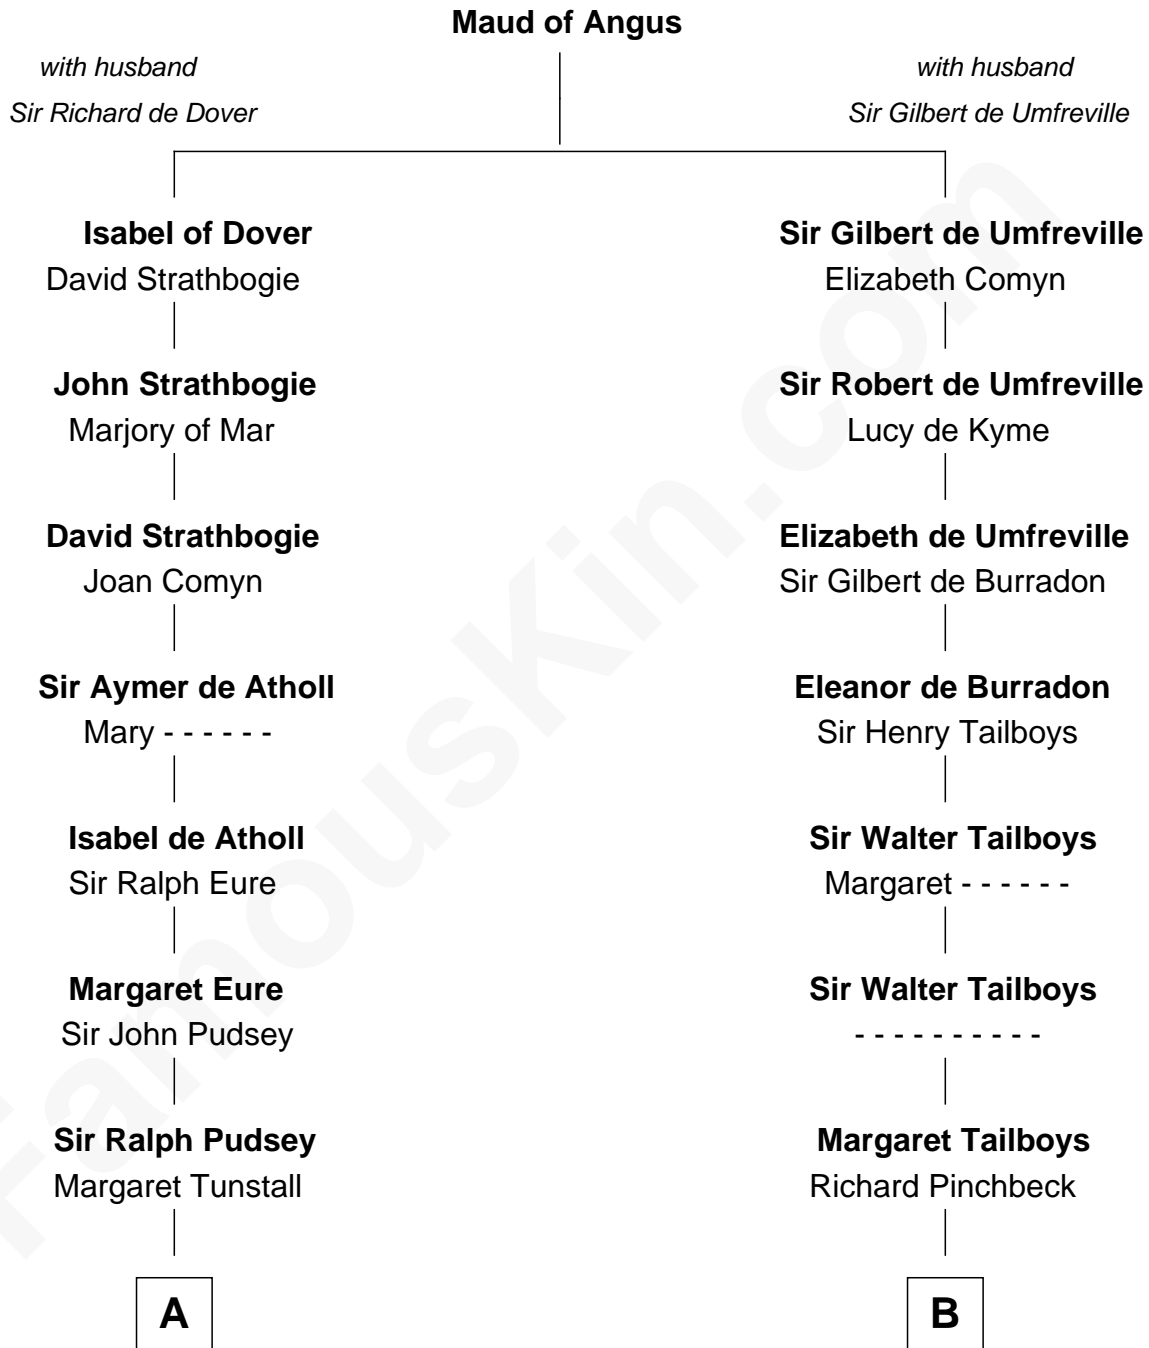

FamousKin.com

Relationship Chart of

Richard Henry Lee

Signer of the Declaration of Independence

17th cousin 1 time removed of

Daniel Carroll

Signer of the U.S. Constitution