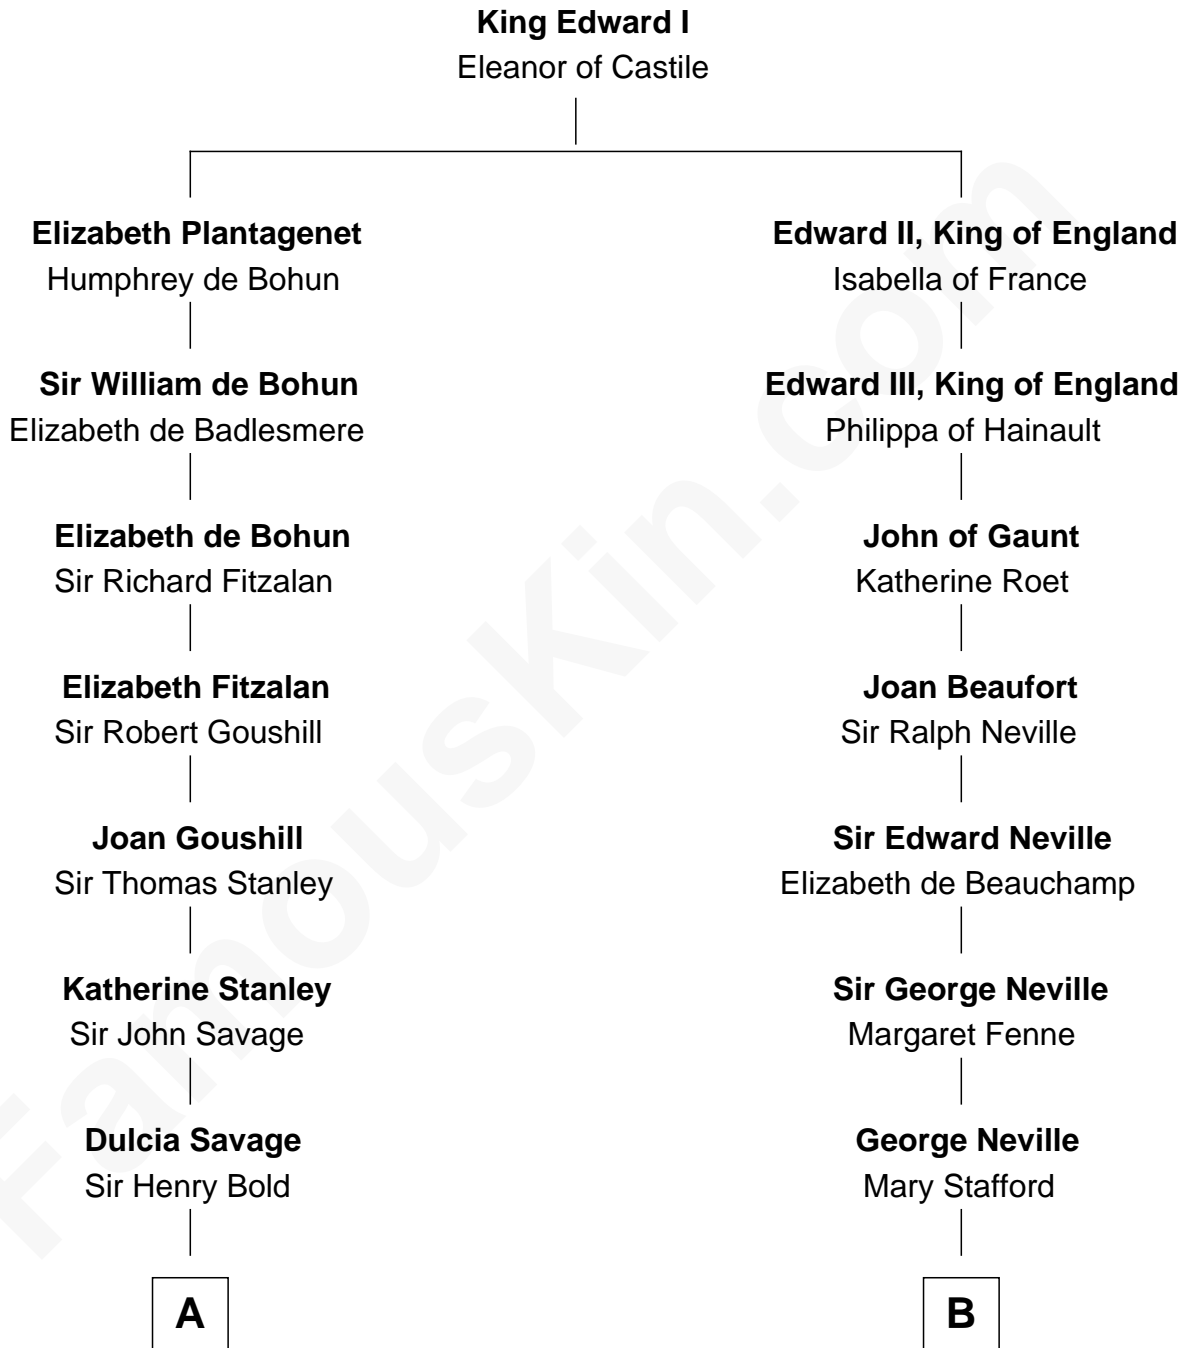

FamousKin.com

Relationship Chart of

Richard Henry Lee

Signer of the Declaration of Independence

14th cousin of

Daniel Carroll

Signer of the U.S. Constitution

A

Alice Eltonhead

Henry Corbin

Laetitia Corbin

Richard Lee

Gov. Thomas Lee

Hannah Ludwell

Richard Henry Lee

Signer of Declaration of Independence