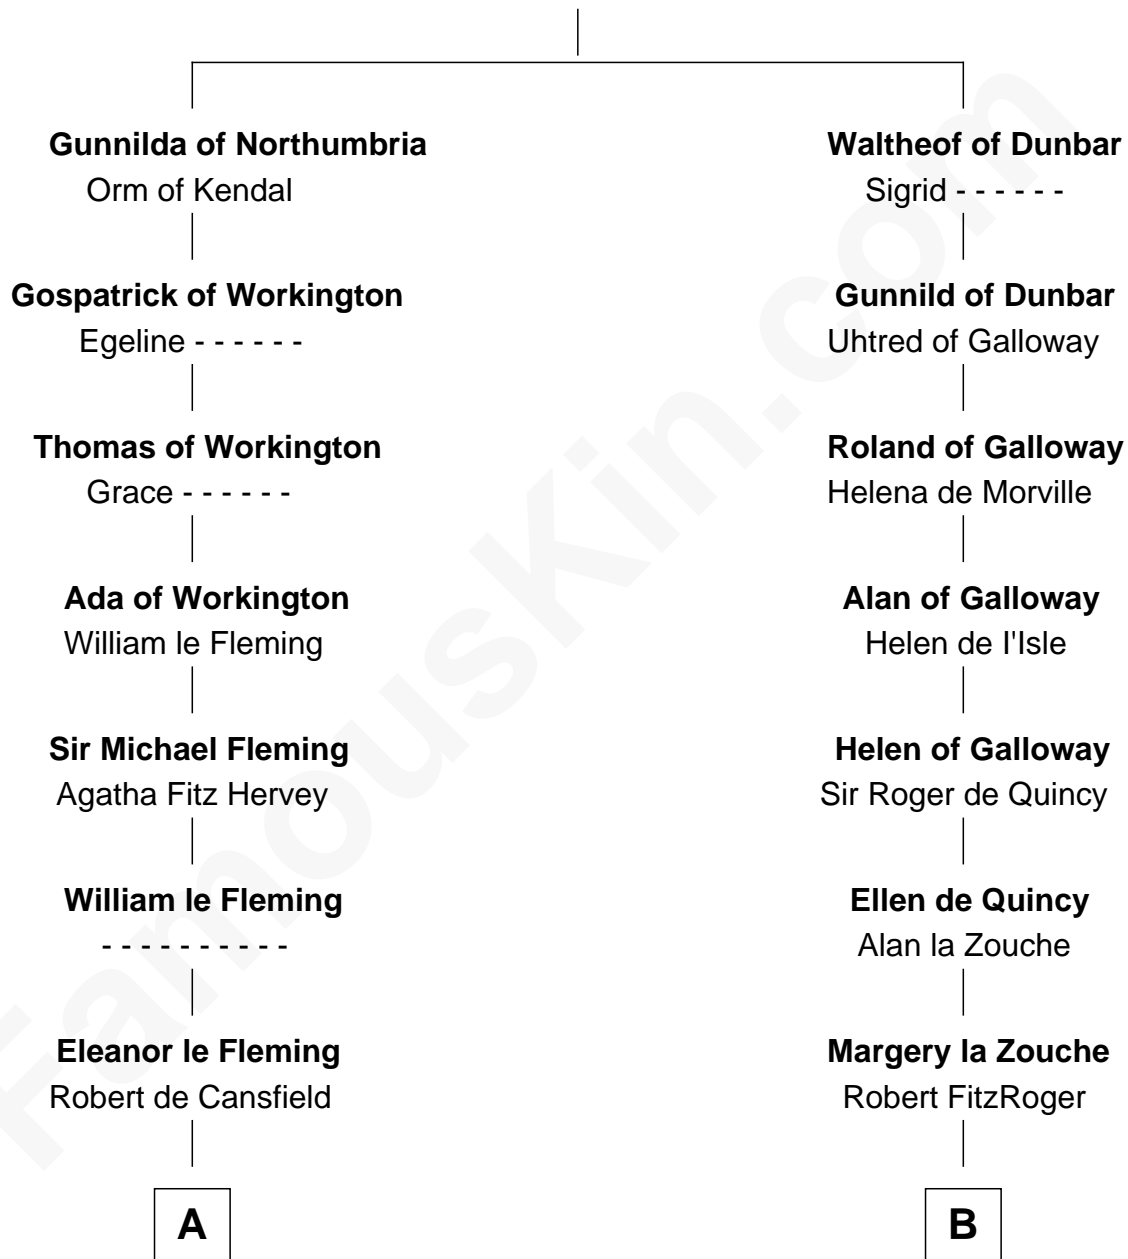

FamousKin.com

Relationship Chart of

Richard Henry Lee

Signer of the Declaration of Independence

21st cousin of

Daniel Carroll

Signer of the U.S. Constitution

Gospatric I of Northumbria

C

Anne Sutton
Richard Eltonhead

Alice Eltonhead
Henry Corbin

Laetitia Corbin
Richard Lee

Gov. Thomas Lee
Hannah Ludwell

Richard Henry Lee

Signer of Declaration of Independence

D

Edward Digges
Elizabeth Page

William Digges
Elizabeth Sewall

Anne Digges
Henry Darnall

Eleanor Darnall
Daniel Carroll

Daniel Carroll

Signer of the U.S. Constitution