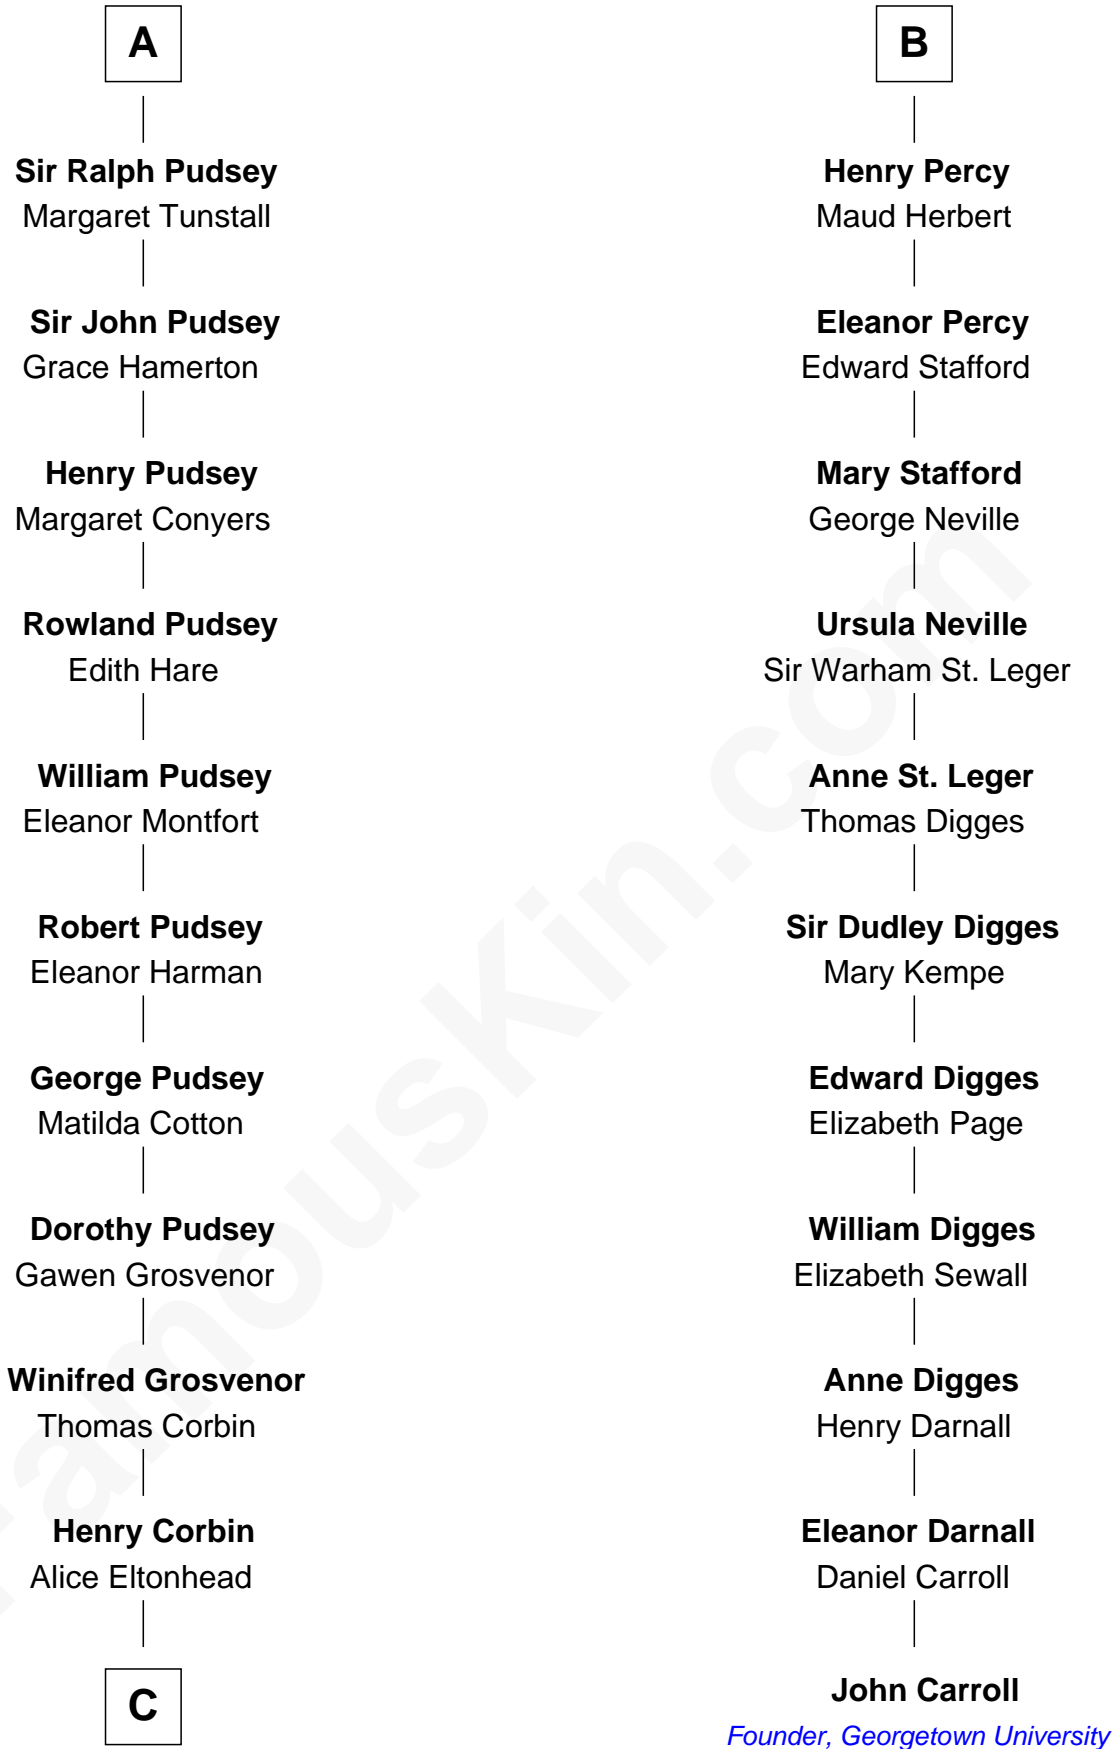

## Relationship Chart of

### Richard Henry Lee

*Signer of the Declaration of Independence*

17th cousin 2 times removed of

### John Carroll

*Founder of Georgetown University*

**C**

—  
**Laetitia Corbin**

Richard Lee

—  
**Gov. Thomas Lee**

Hannah Ludwell

—  
**Richard Henry Lee**