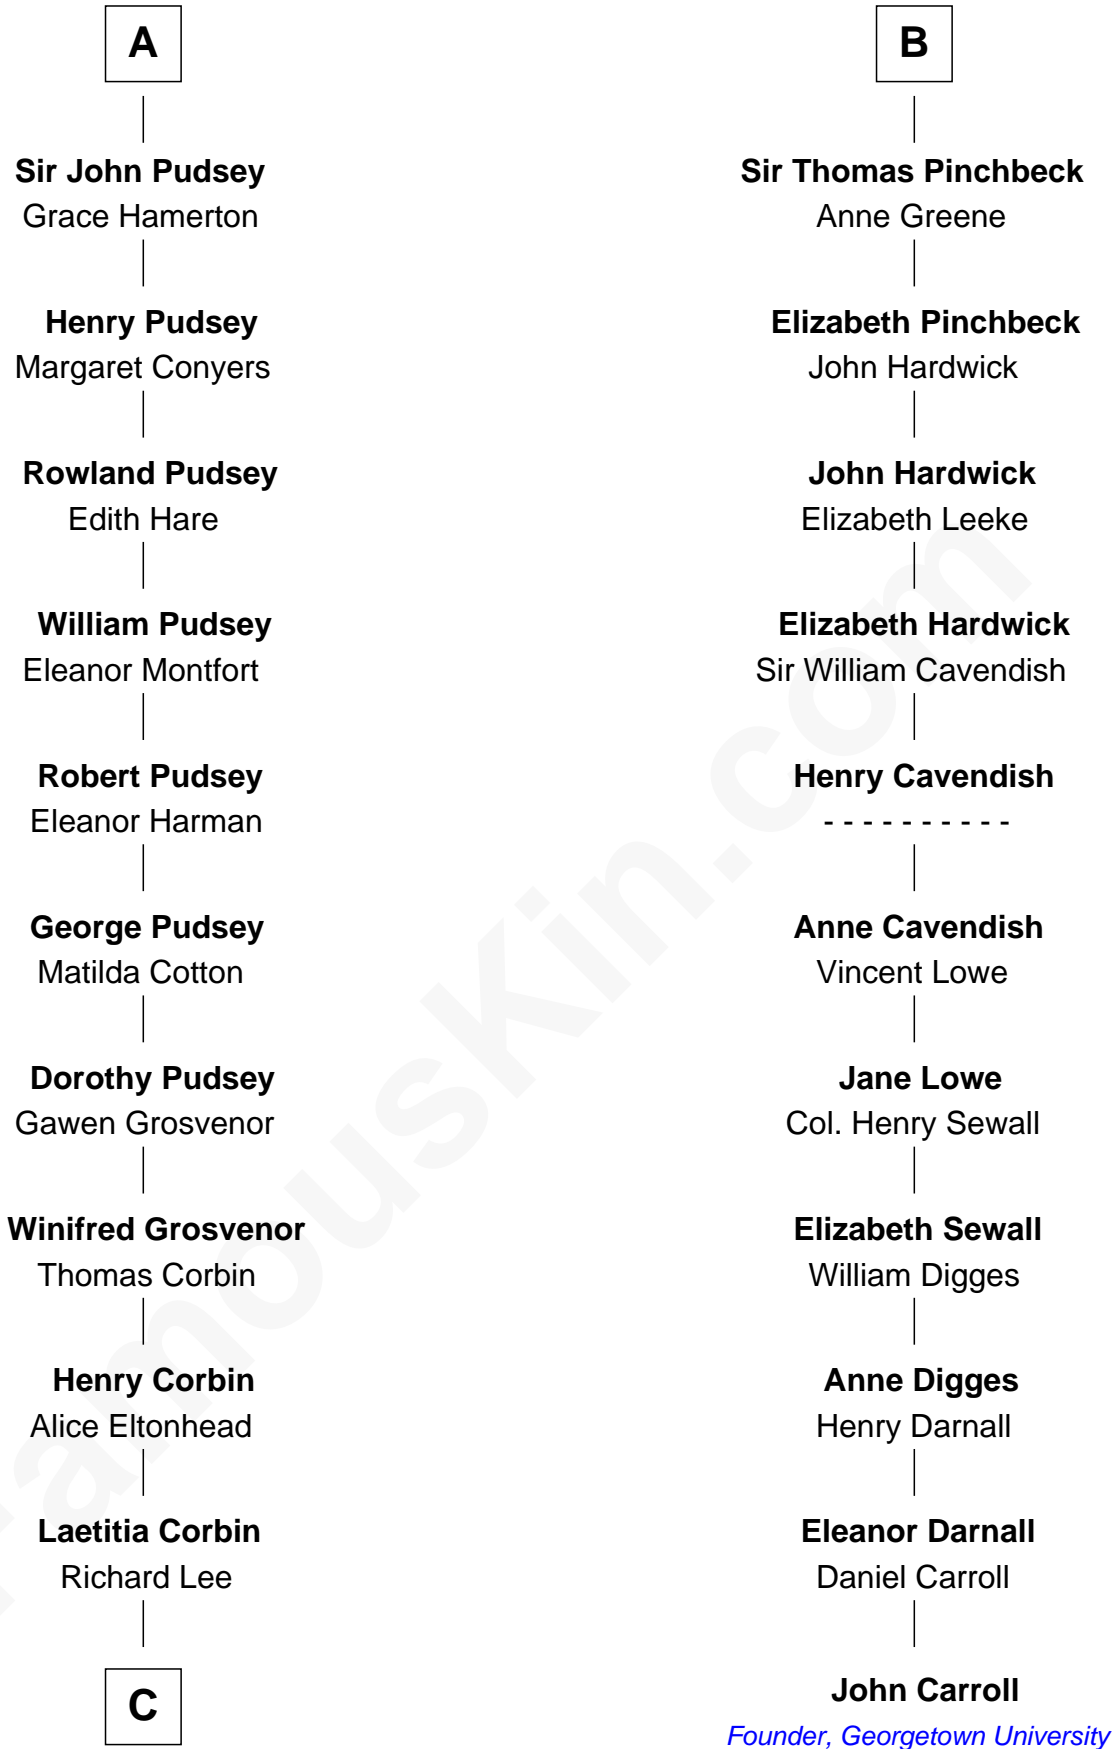

FamousKin.com

Relationship Chart of

Richard Henry Lee

Signer of the Declaration of Independence

17th cousin 1 time removed of

John Carroll

Founder of Georgetown University

C

Gov. Thomas Lee

Hannah Ludwell

Richard Henry Lee

Signer of Declaration of Independence

FamousKin.com