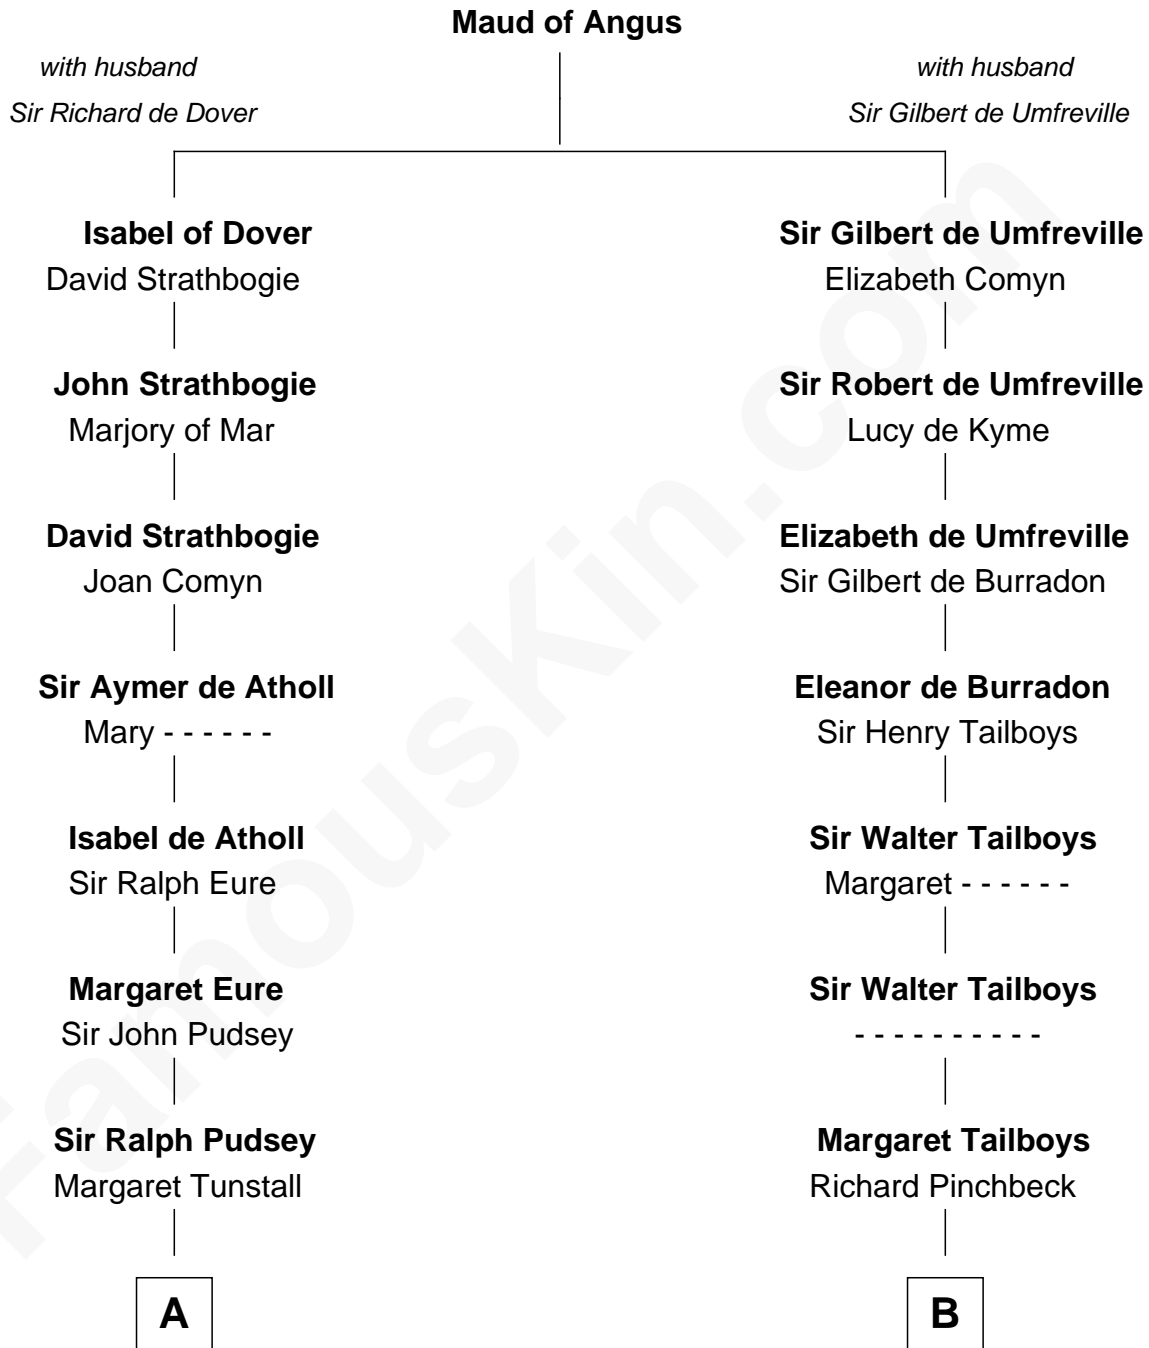

FamousKin.com

Relationship Chart of

Richard Henry Lee

Signer of the Declaration of Independence

17th cousin 1 time removed of

John Carroll

Founder of Georgetown University

C

Gov. Thomas Lee

Hannah Ludwell

Richard Henry Lee

Signer of Declaration of Independence

FamousKin.com