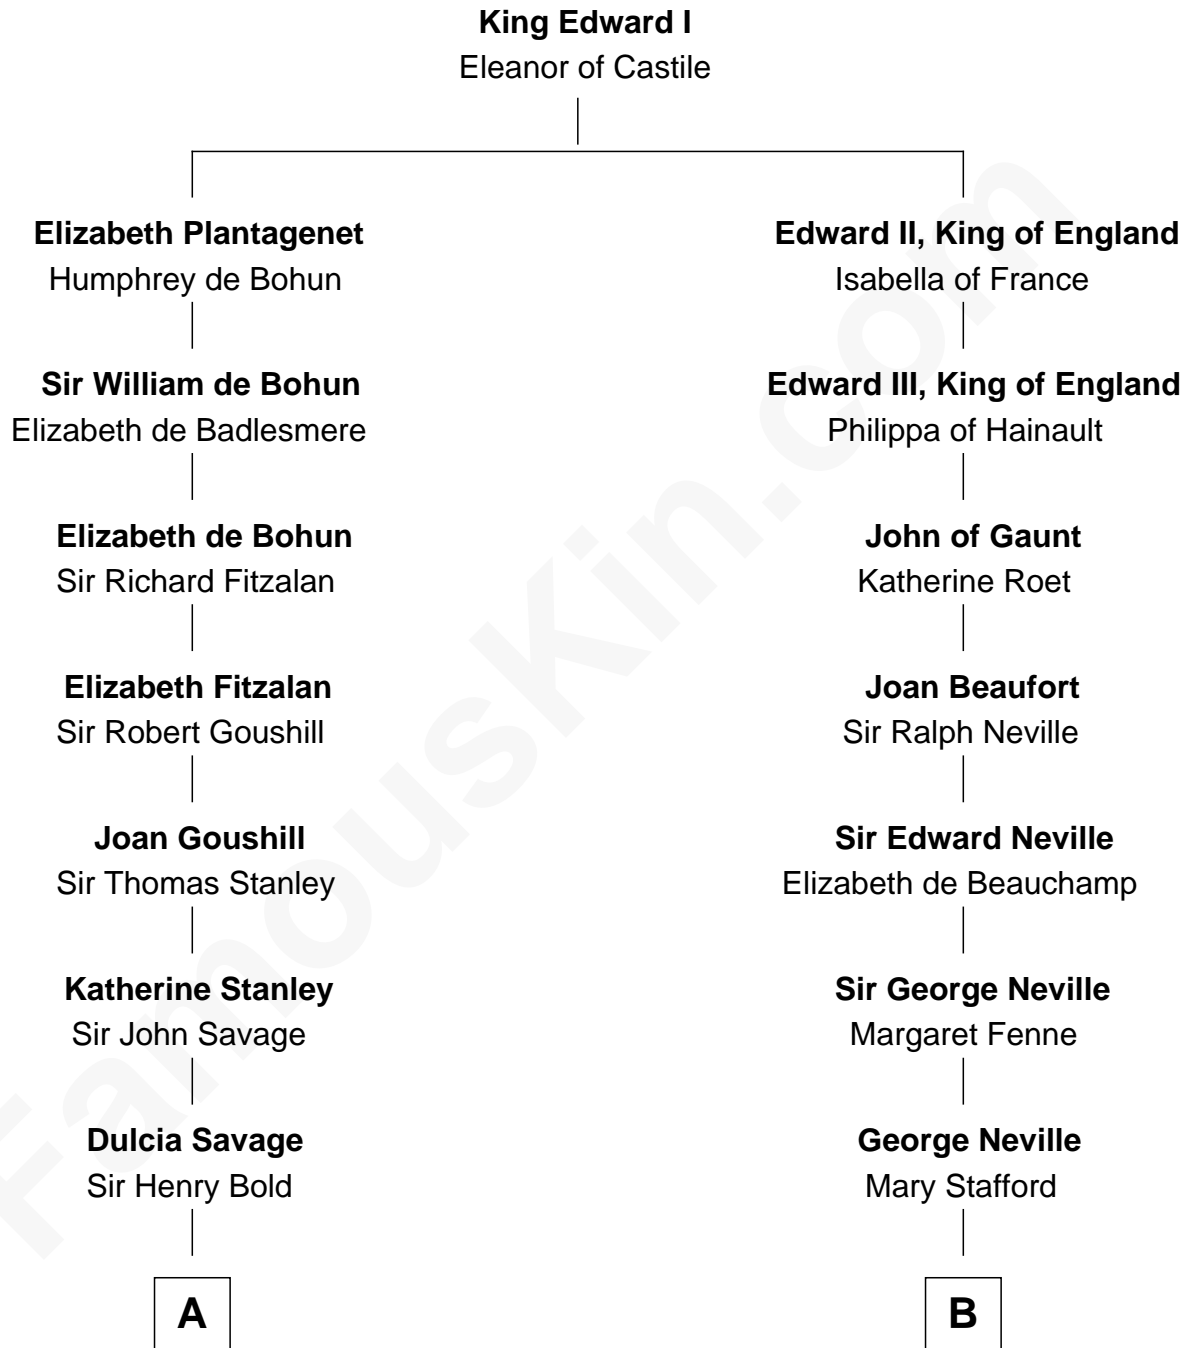

FamousKin.com

Relationship Chart of

Richard Henry Lee

Signer of the Declaration of Independence

14th cousin of

John Carroll

Founder of Georgetown University

A

Alice Eltonhead

Henry Corbin

Laetitia Corbin

Richard Lee

Gov. Thomas Lee

Hannah Ludwell

Richard Henry Lee

Signer of Declaration of Independence