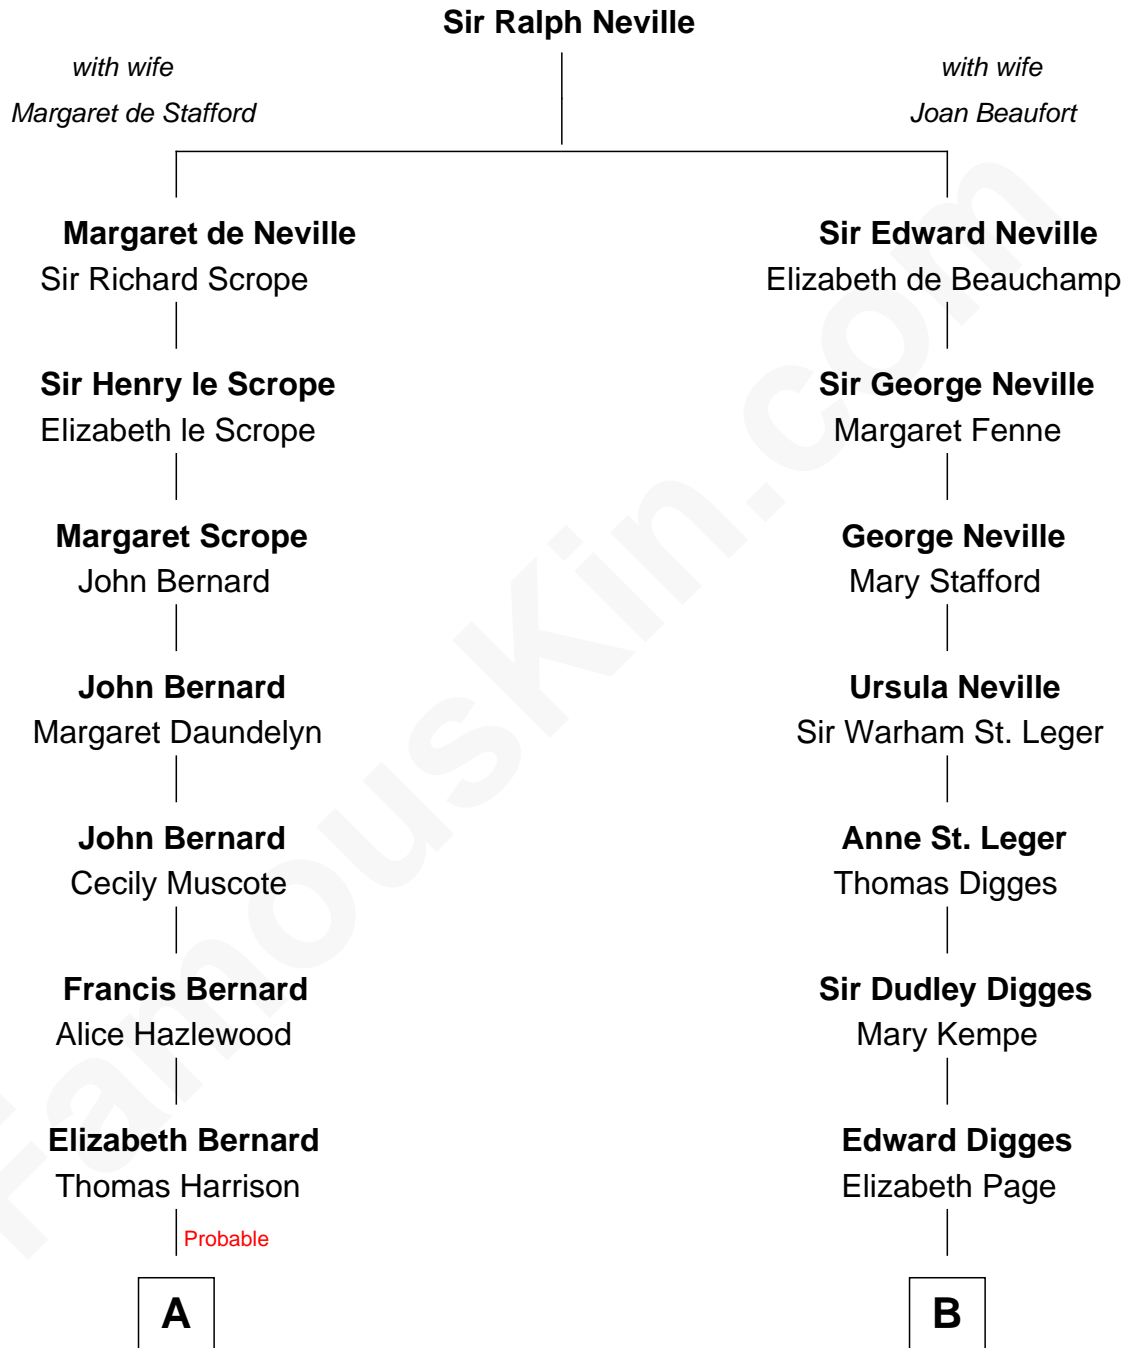

FamousKin.com

Relationship Chart of

Richard Henry Lee

Signer of the Declaration of Independence

10th cousin 1 time removed of

John Carroll

Founder of Georgetown University

A

Benjamin Harrison

Mary - - - - -

Benjamin Harrison

Hannah Churchill

Hannah Harrison

Philip Ludwell

Hannah Ludwell

Gov. Thomas Lee