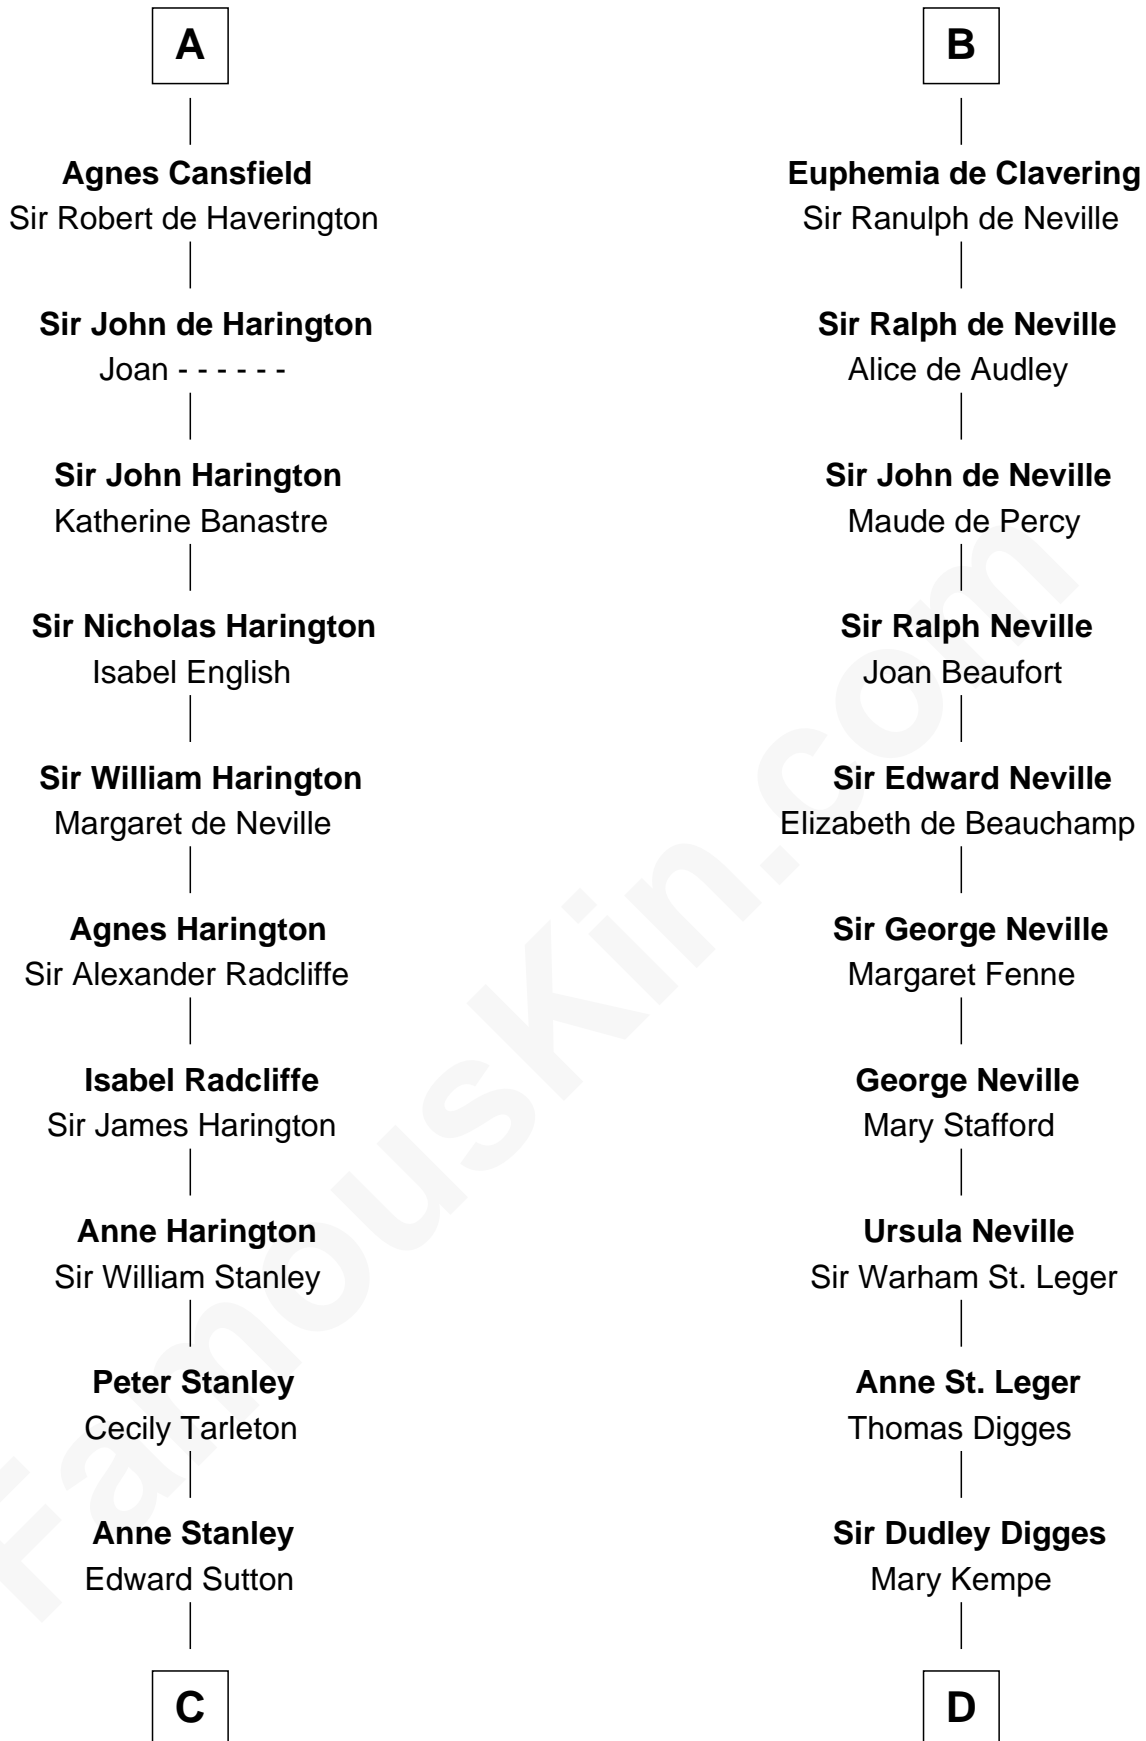

## Relationship Chart of

### Richard Henry Lee

*Signer of the Declaration of Independence*

21st cousin of

### John Carroll

*Founder of Georgetown University*

### Gospatric I of Northumbria

-----

**C**

**Anne Sutton**  
Richard Eltonhead

**Alice Eltonhead**  
Henry Corbin

**Laetitia Corbin**  
Richard Lee

**Gov. Thomas Lee**  
Hannah Ludwell

**Richard Henry Lee**