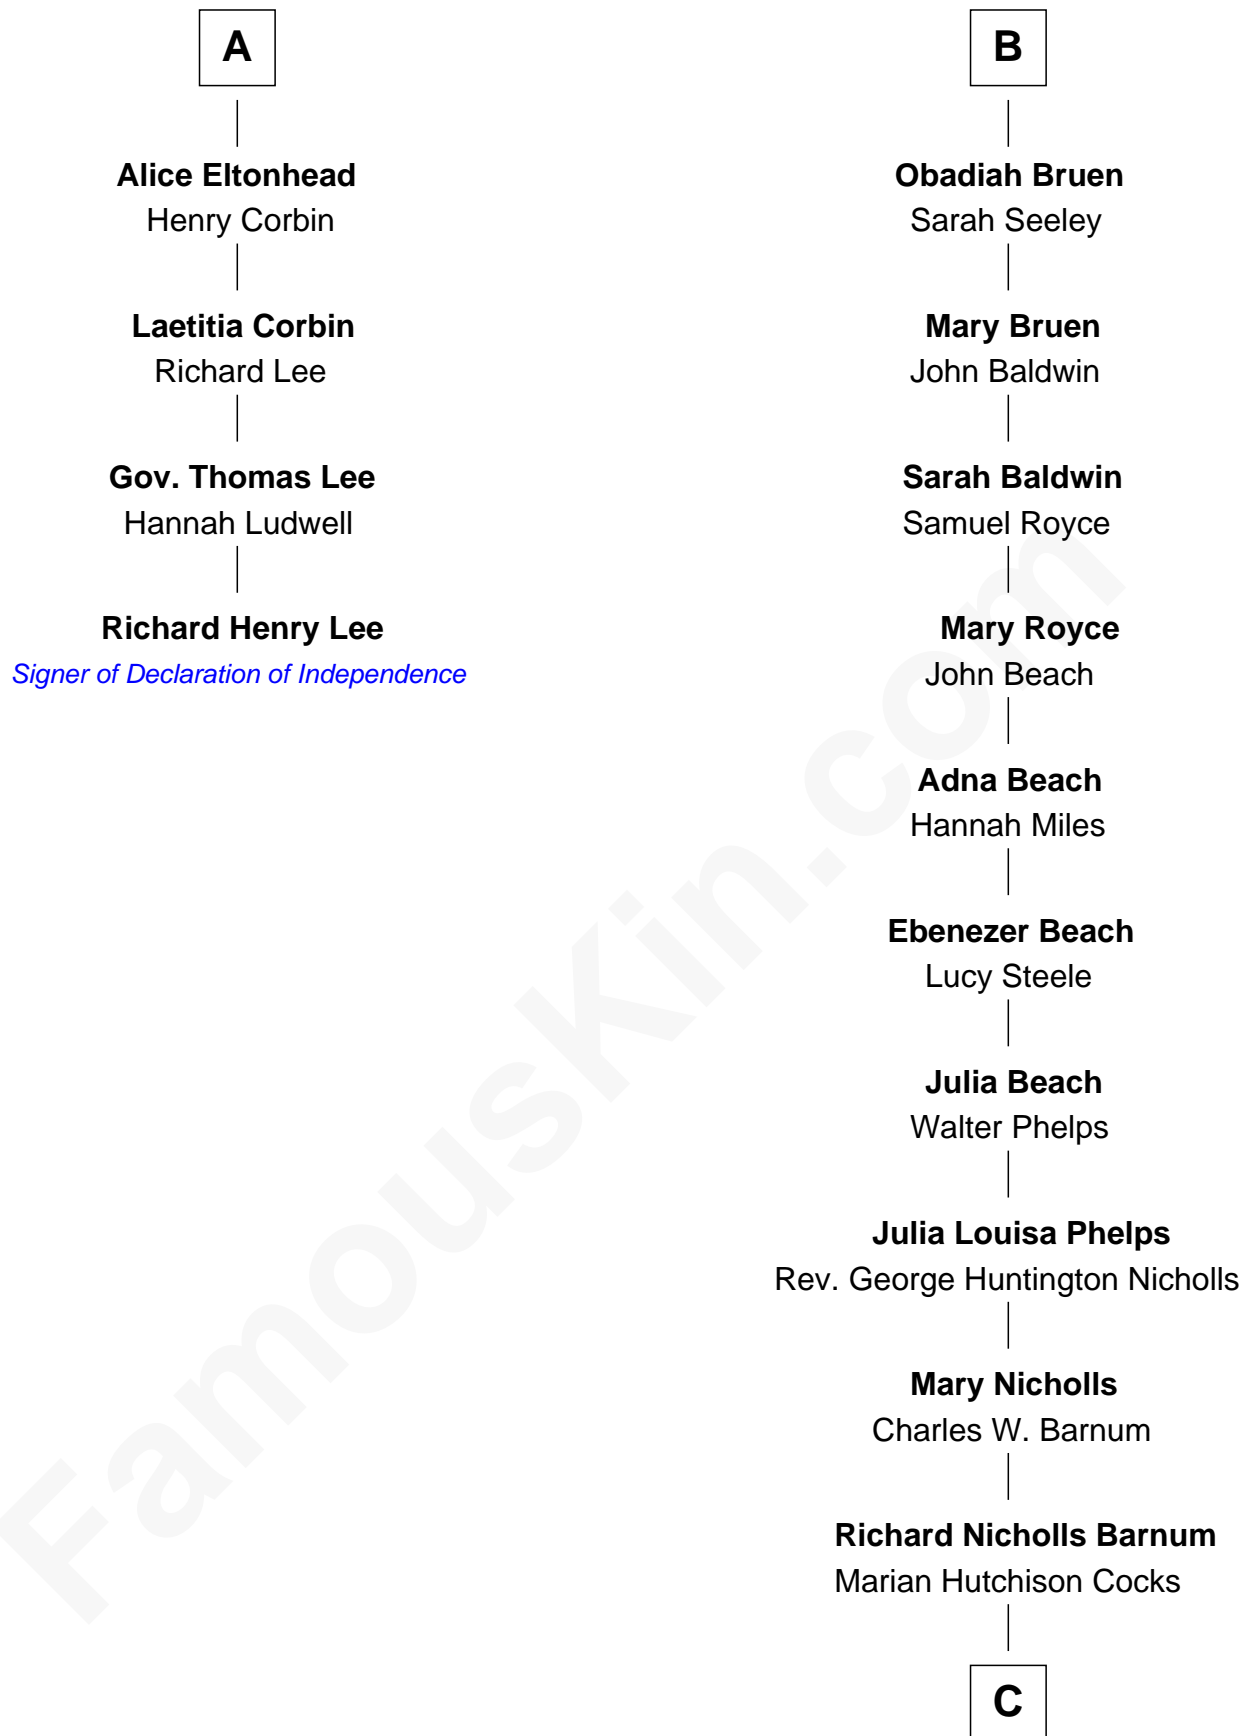

## Relationship Chart of

### Richard Henry Lee

*Signer of the Declaration of Independence*

10th cousin 9 times removed of

**Treat Williams**

*TV & Movie Actor*

**Sir John Savage**  
Maud de Swinnerton

C

**Eleanor Barnum**