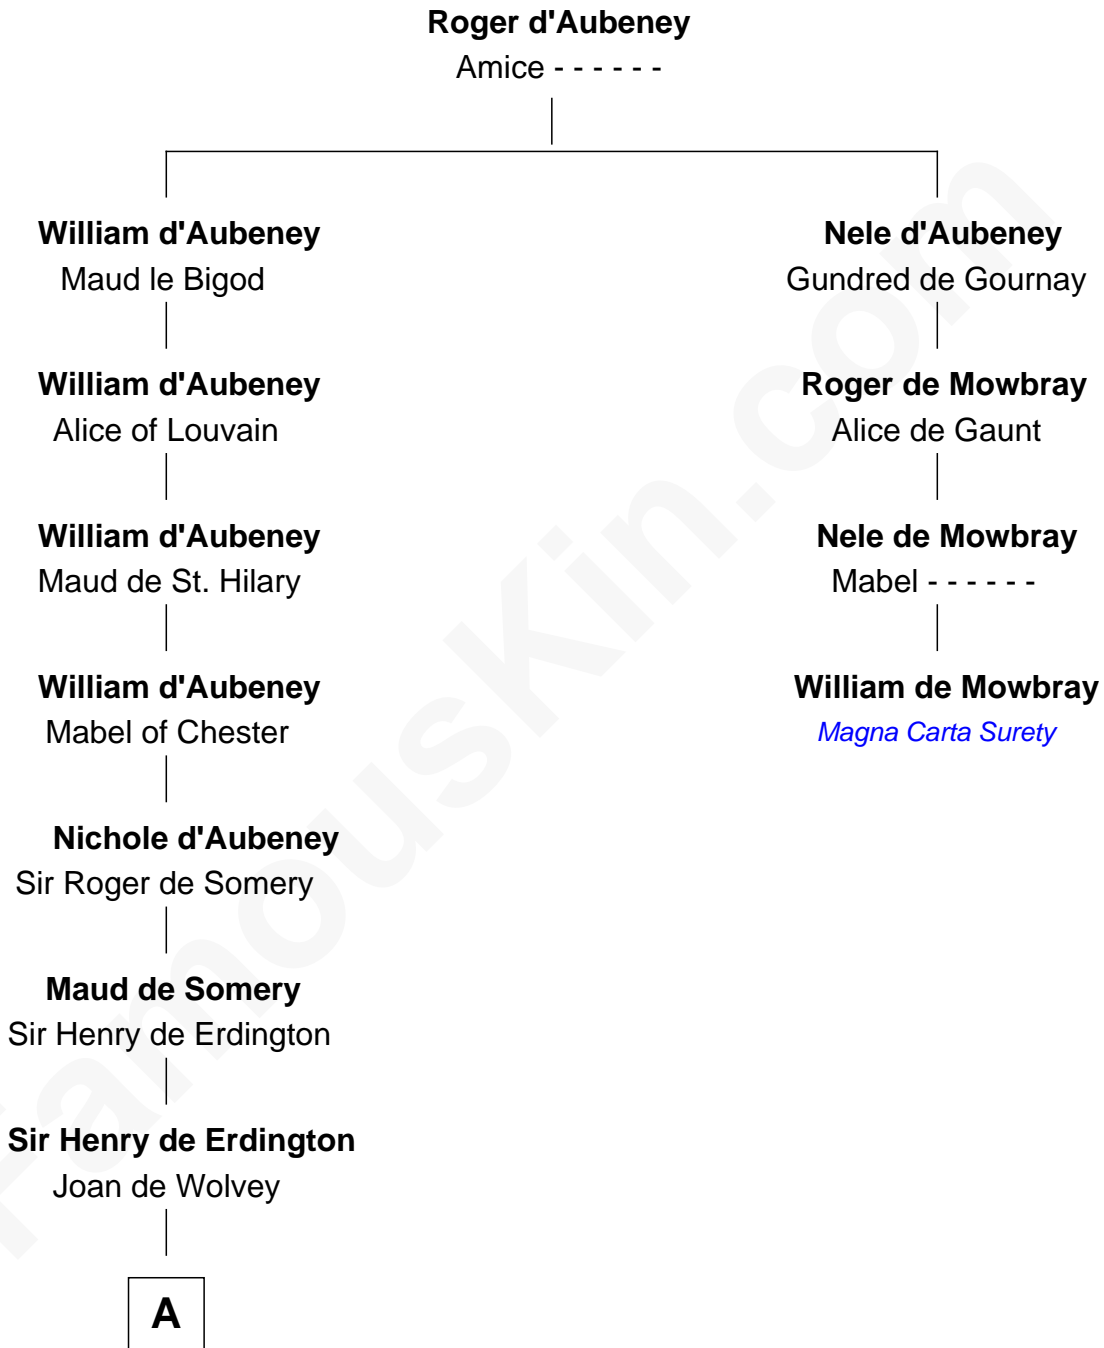

FamousKin.com

Relationship Chart of

Richard Henry Lee

Signer of the Declaration of Independence

3rd cousin 18 times removed of

William de Mowbray
Magna Carta Surety

B

—
Winifred Grosvenor

Thomas Corbin

—
Henry Corbin

Alice Eltonhead

—
Laetitia Corbin

Richard Lee

—
Gov. Thomas Lee

Hannah Ludwell

—
Richard Henry Lee