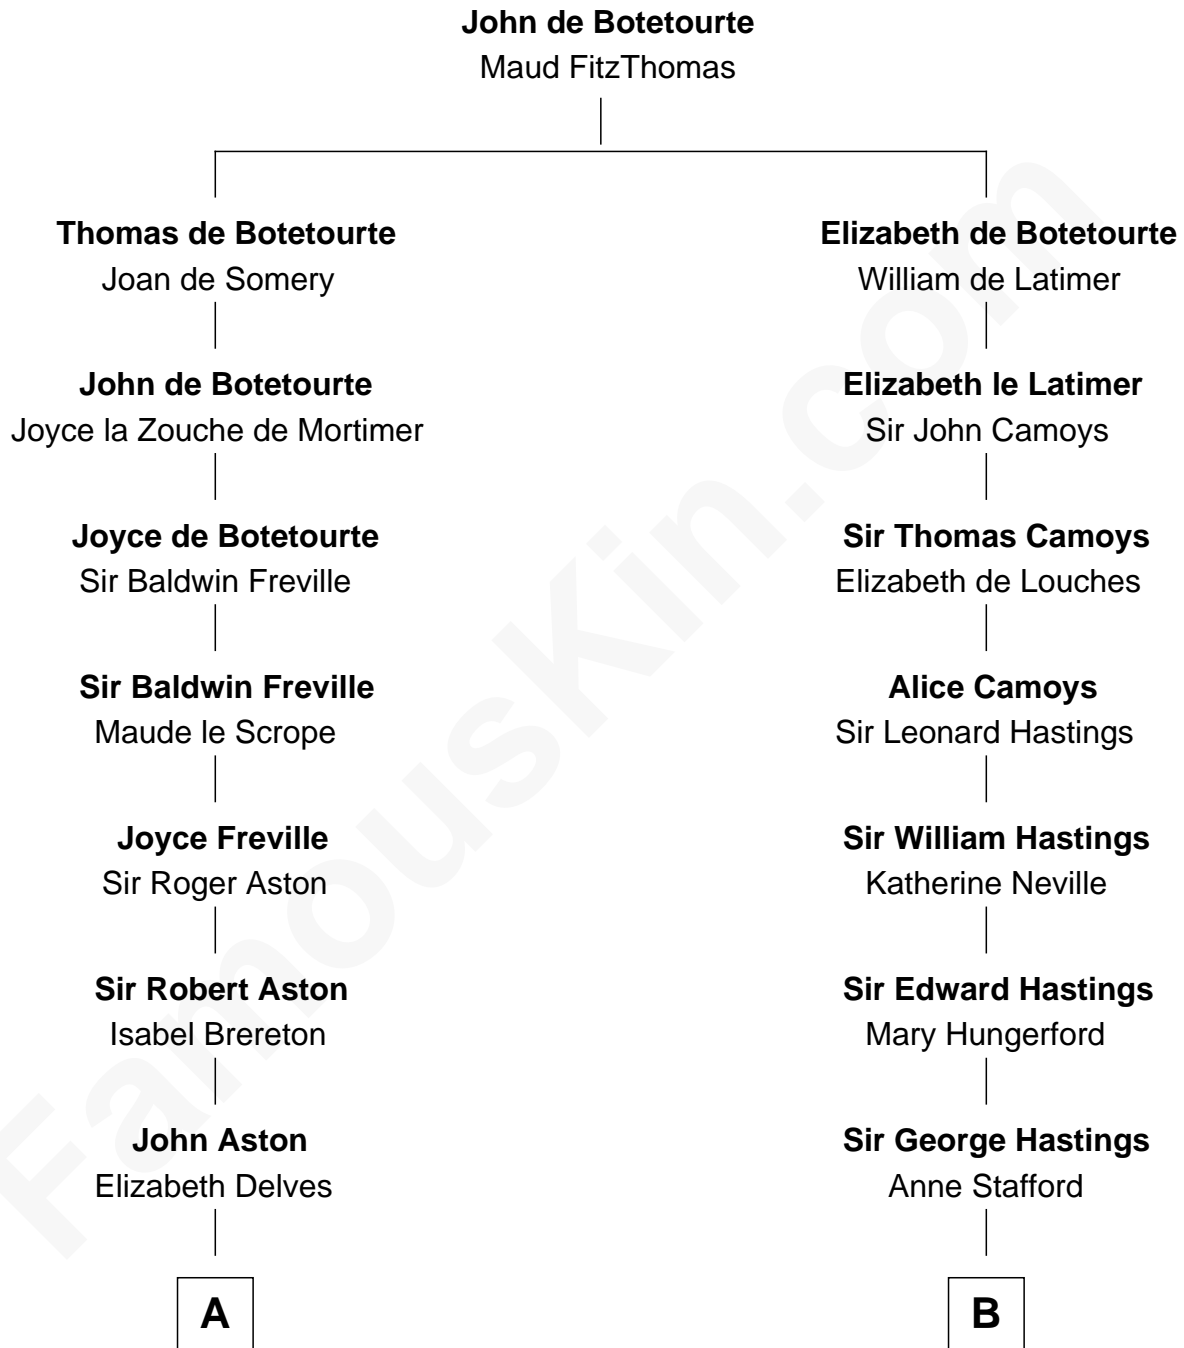

FamousKin.com

Relationship Chart of

Richard Henry Lee

Signer of the Declaration of Independence

17th cousin 1 time removed of

E. M. Forster
English Novelist

C

Edward Morgan Llewellyn Forster

Alice Clara Whichelo

E. M. Forster

English Novelist

FamousKin.com