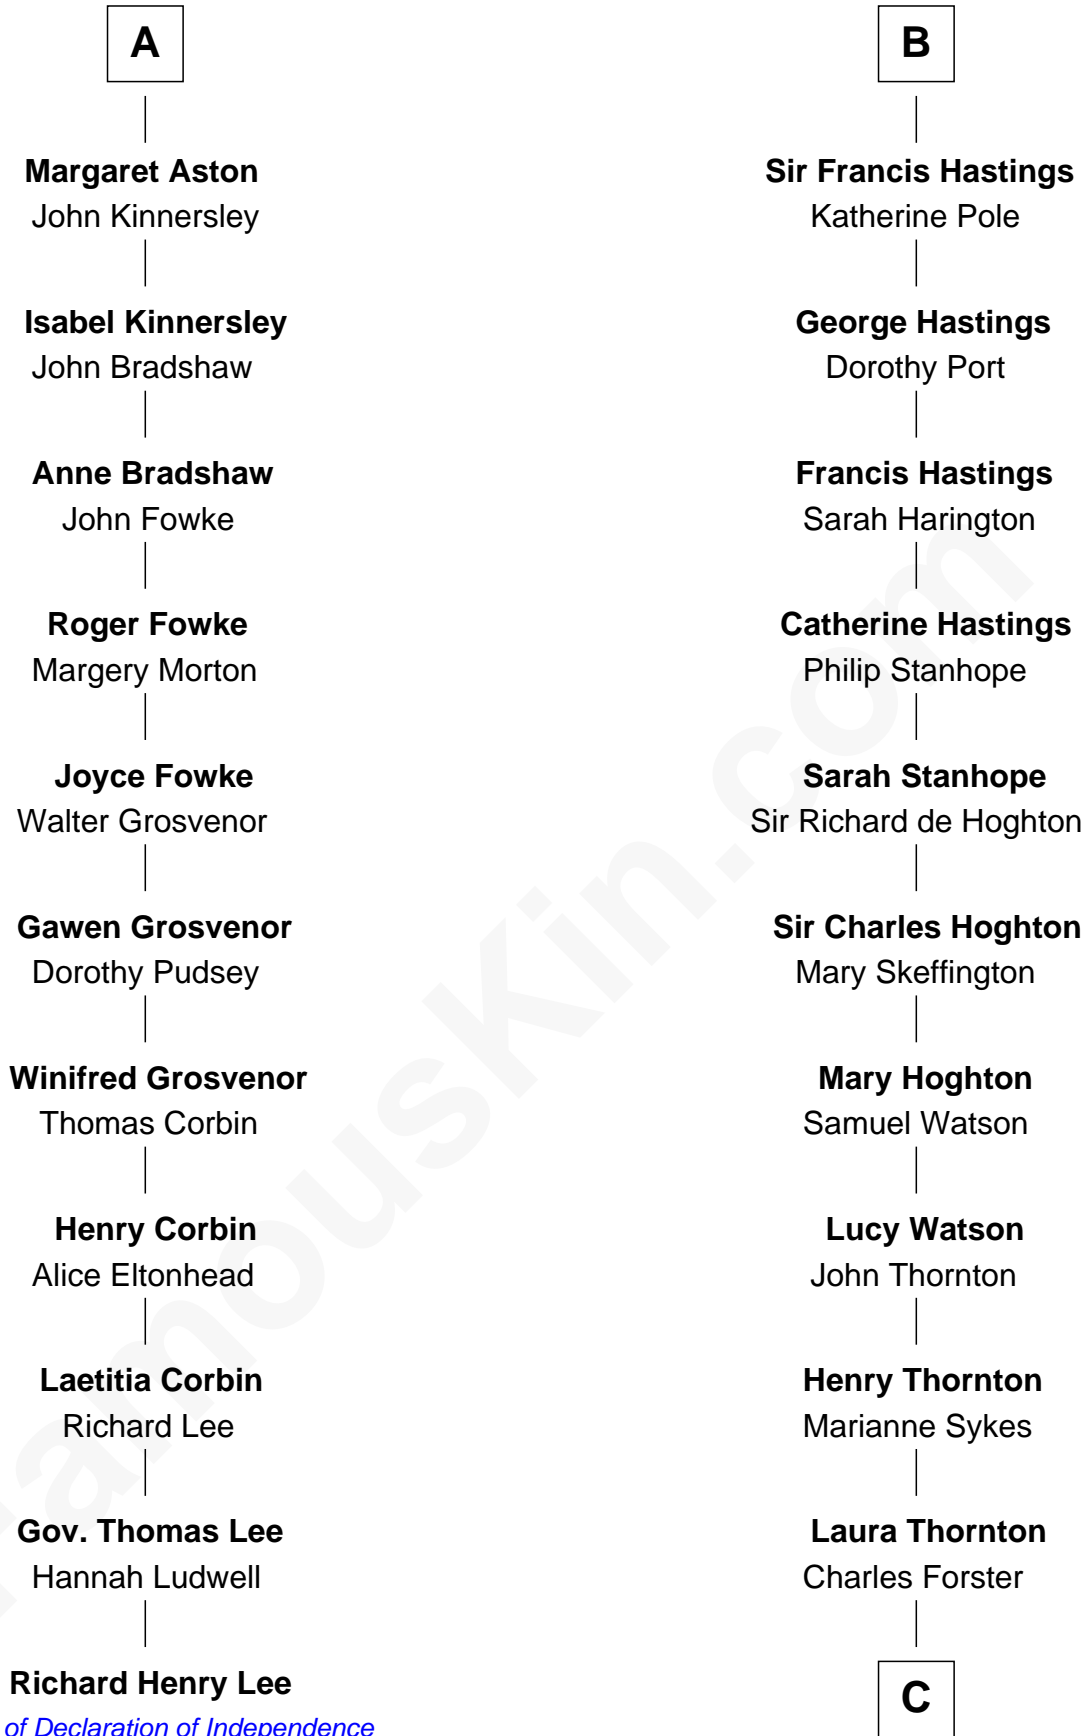

FamousKin.com

Relationship Chart of

Richard Henry Lee

Signer of the Declaration of Independence

17th cousin 1 time removed of

E. M. Forster
English Novelist

C

Edward Morgan Llewellyn Forster

Alice Clara Whichelo

E. M. Forster

English Novelist

FamousKin.com