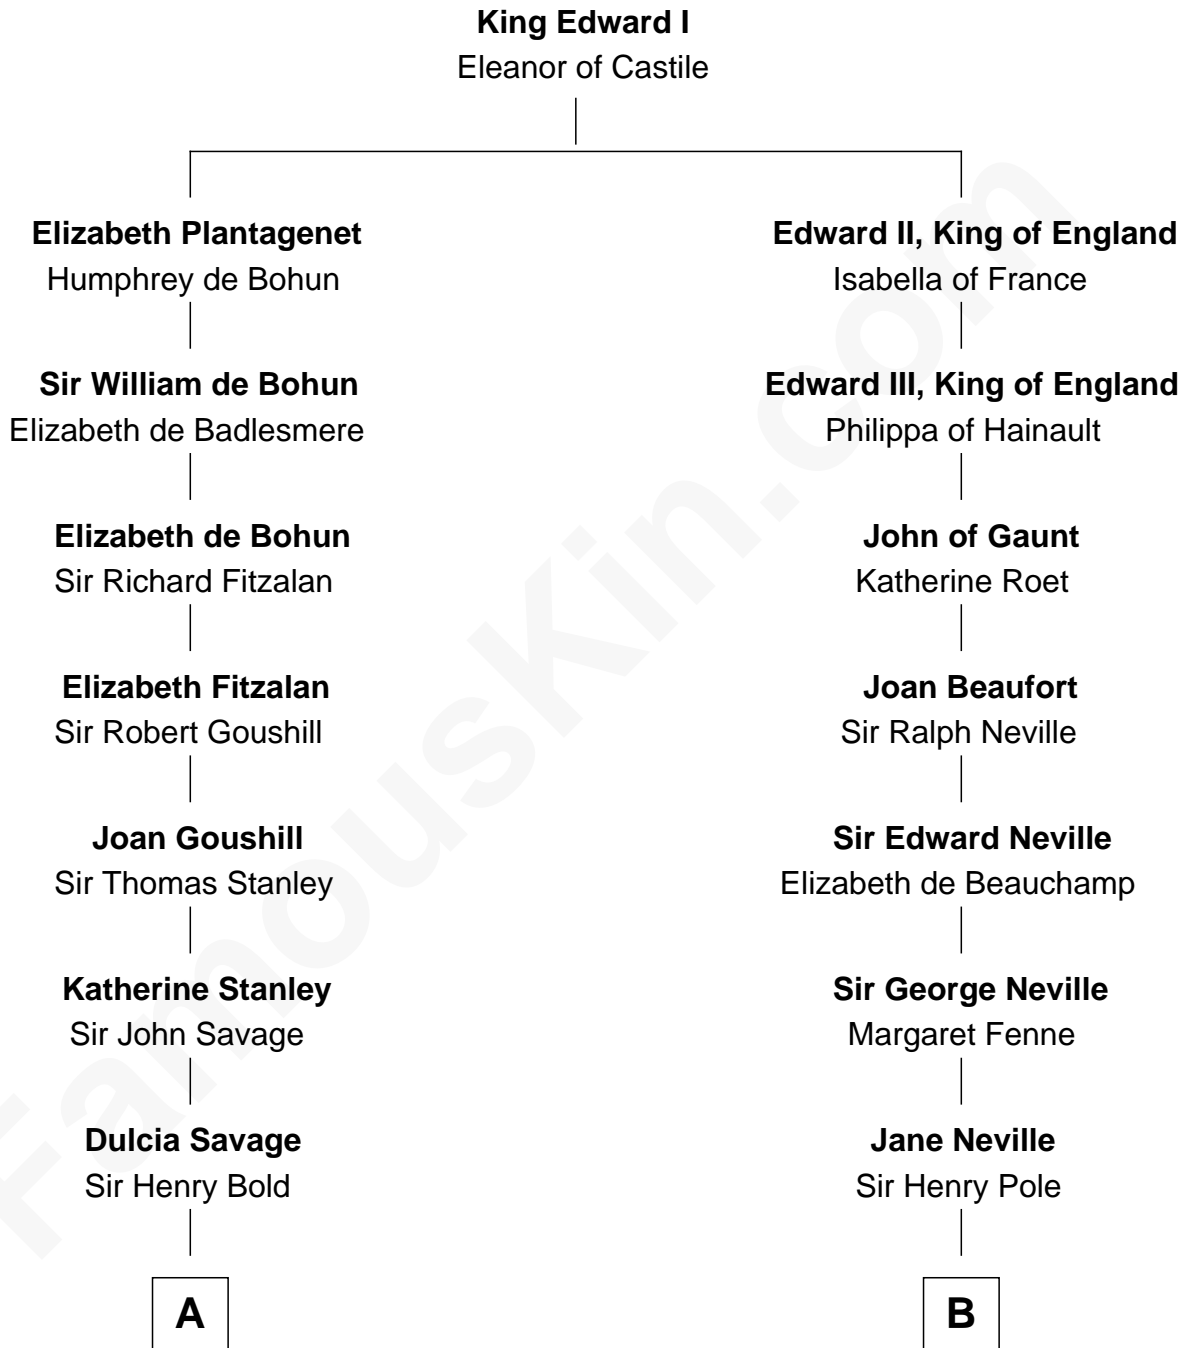

# FamousKin.com

## Relationship Chart of

### Richard Henry Lee

*Signer of the Declaration of Independence*

14th cousin 4 times removed of

**E. M. Forster**  
*English Novelist*

**A**

**Maud Bold**  
Thomas Gerard

**Jennet Gerard**  
Richard Eltonhead