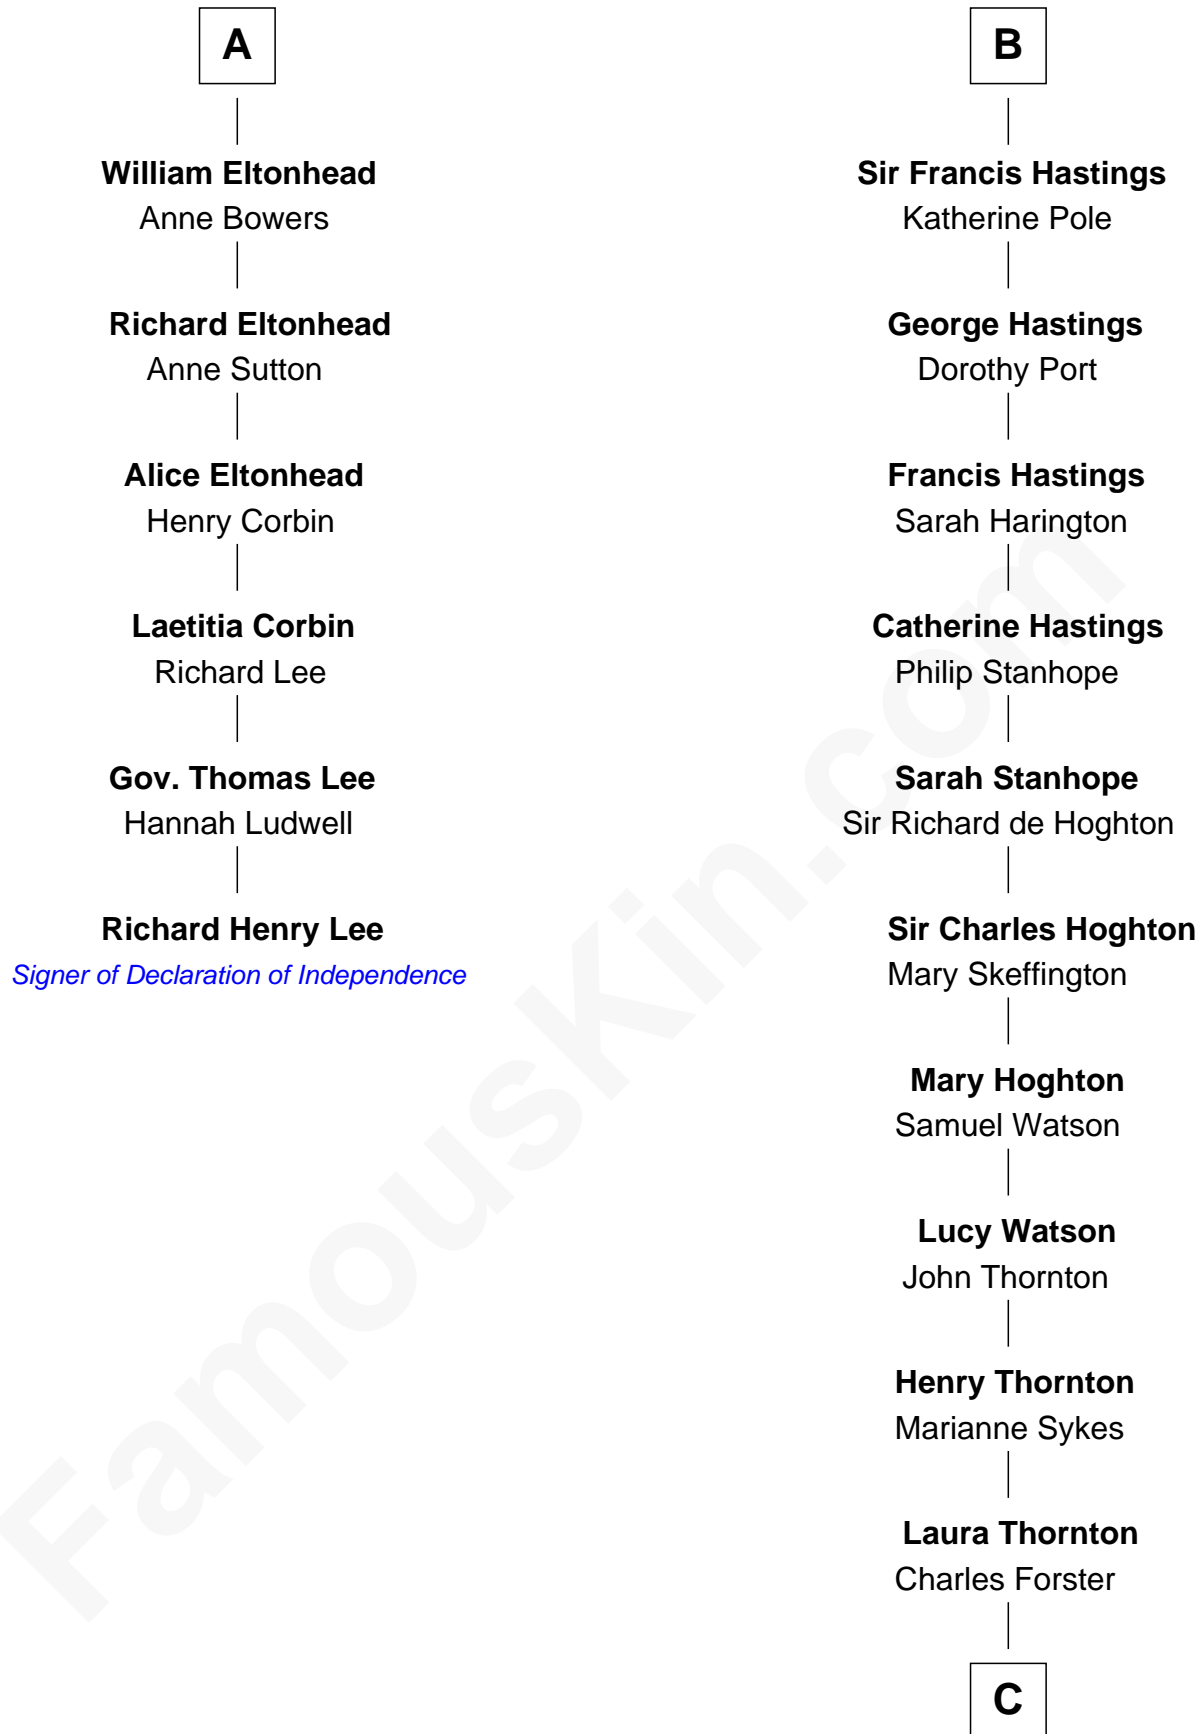

FamousKin.com

Relationship Chart of

Richard Henry Lee

Signer of the Declaration of Independence

12th cousin 6 times removed of

E. M. Forster
English Novelist

C

Edward Morgan Llewellyn Forster

Alice Clara Whichelo

E. M. Forster

English Novelist

FamousKin.com